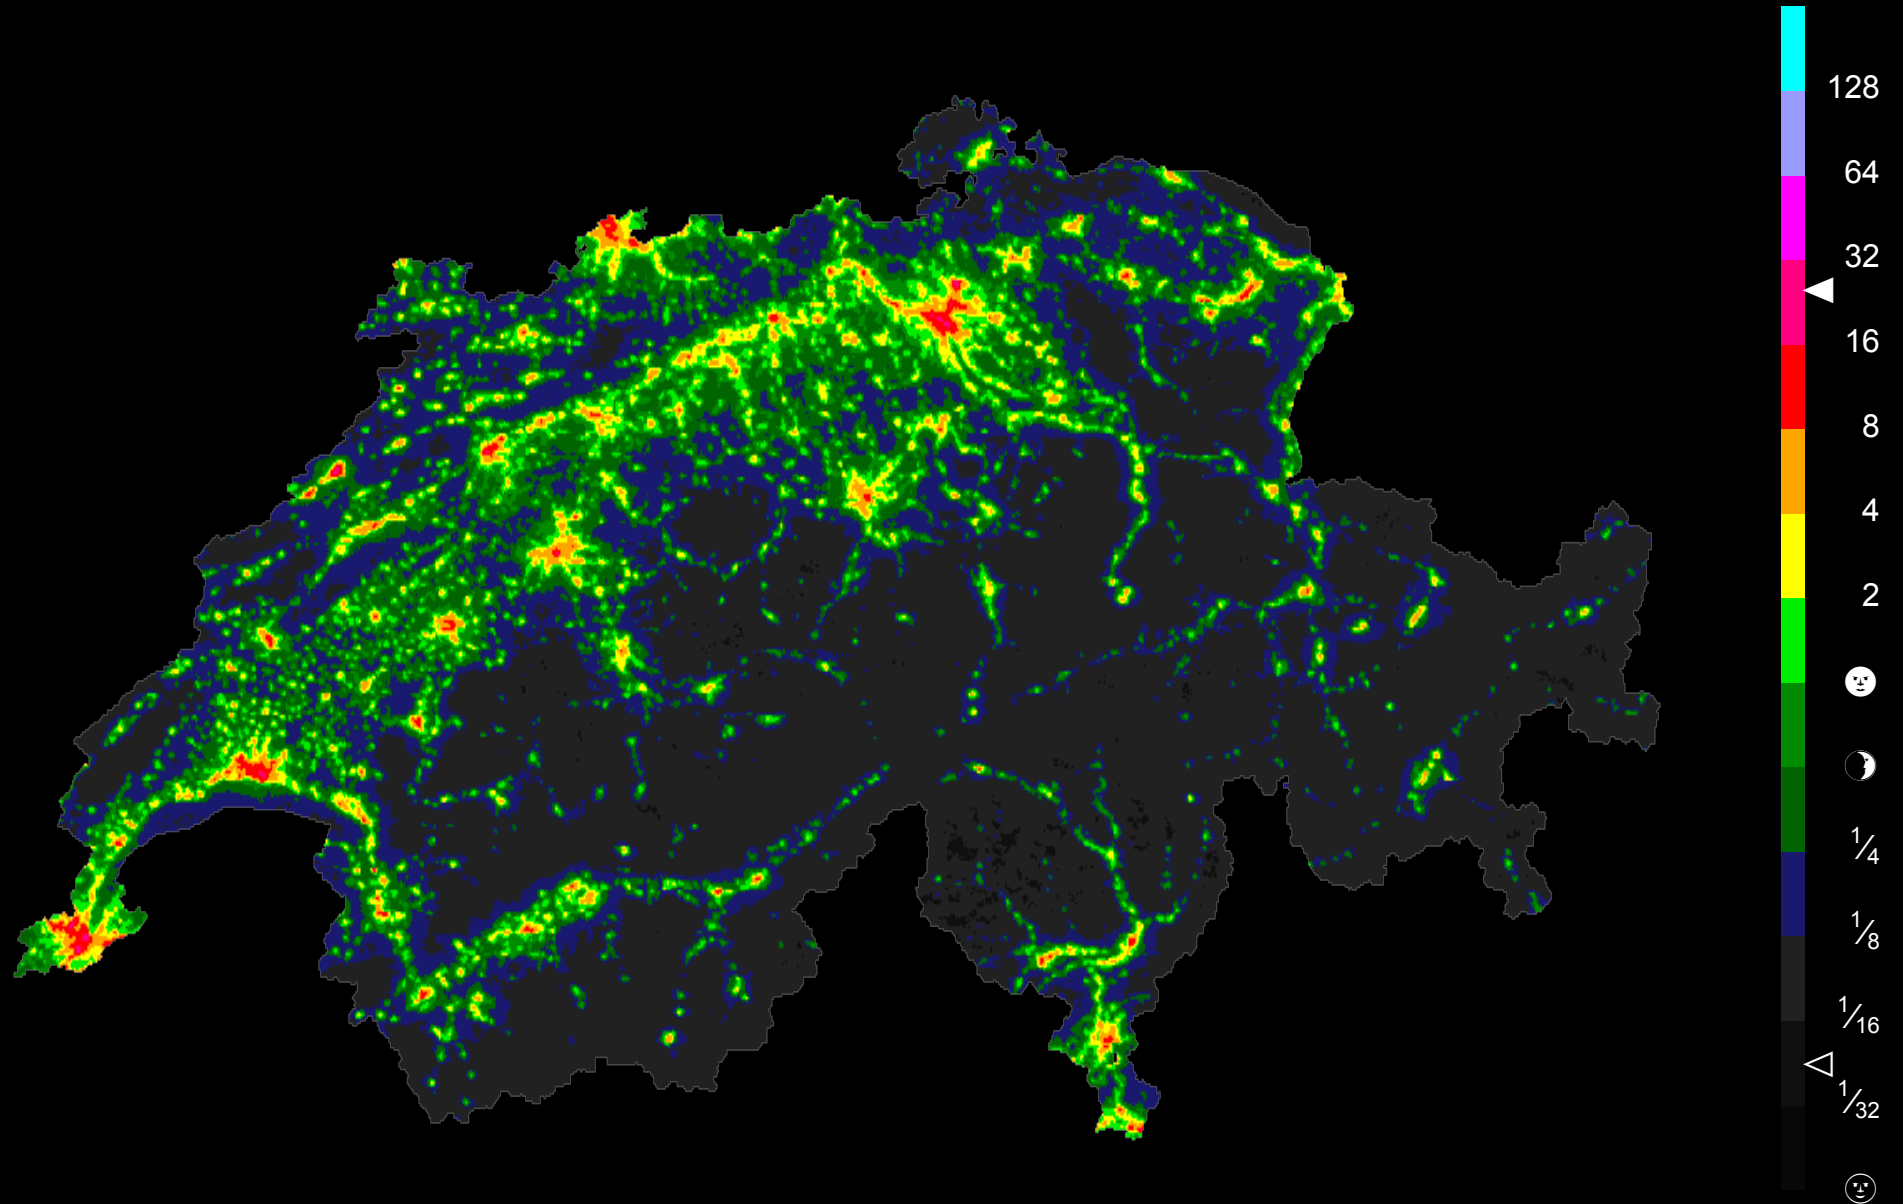

# Emissioni di luce in Svizzera · (2013) · Dark-Sky Switzerland

equivalente in  
lune piene

Image and data processing by NOAA's National Geophysical Data Center  
Swiss grid and boundary: Federal Office of Topography swisstopo  
Incomplete data processing: Lukas D. Schuler for Dark-Sky Switzerland