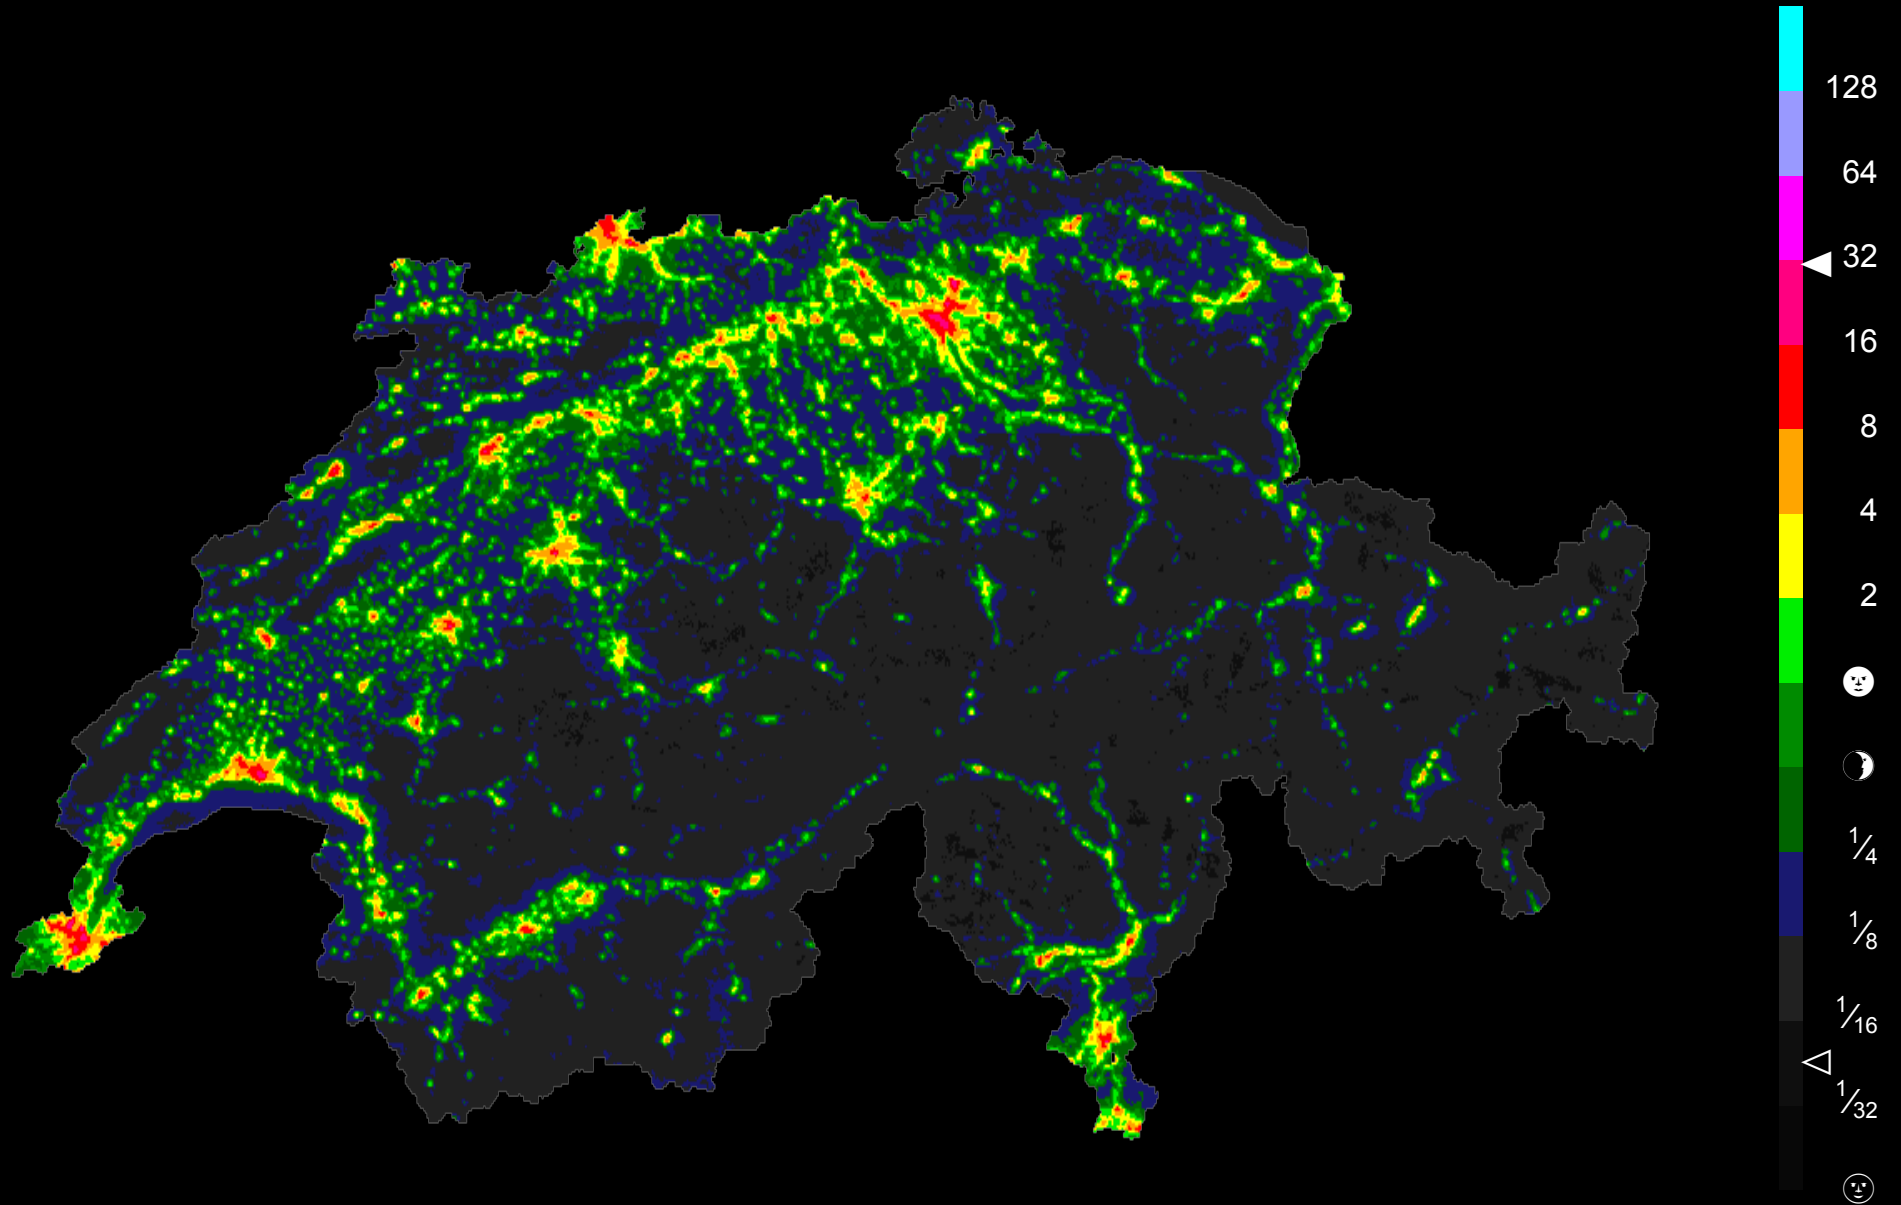

# Emissioni di luce in Svizzera · 2014 · Dark-Sky Switzerland

equivalente in  
lune piene

Image and data processing by NOAA's National Geophysical Data Center  
Swiss grid and boundary: Federal Office of Topography swisstopo  
Map data processing: Lukas D. Schuler for Dark-Sky Switzerland