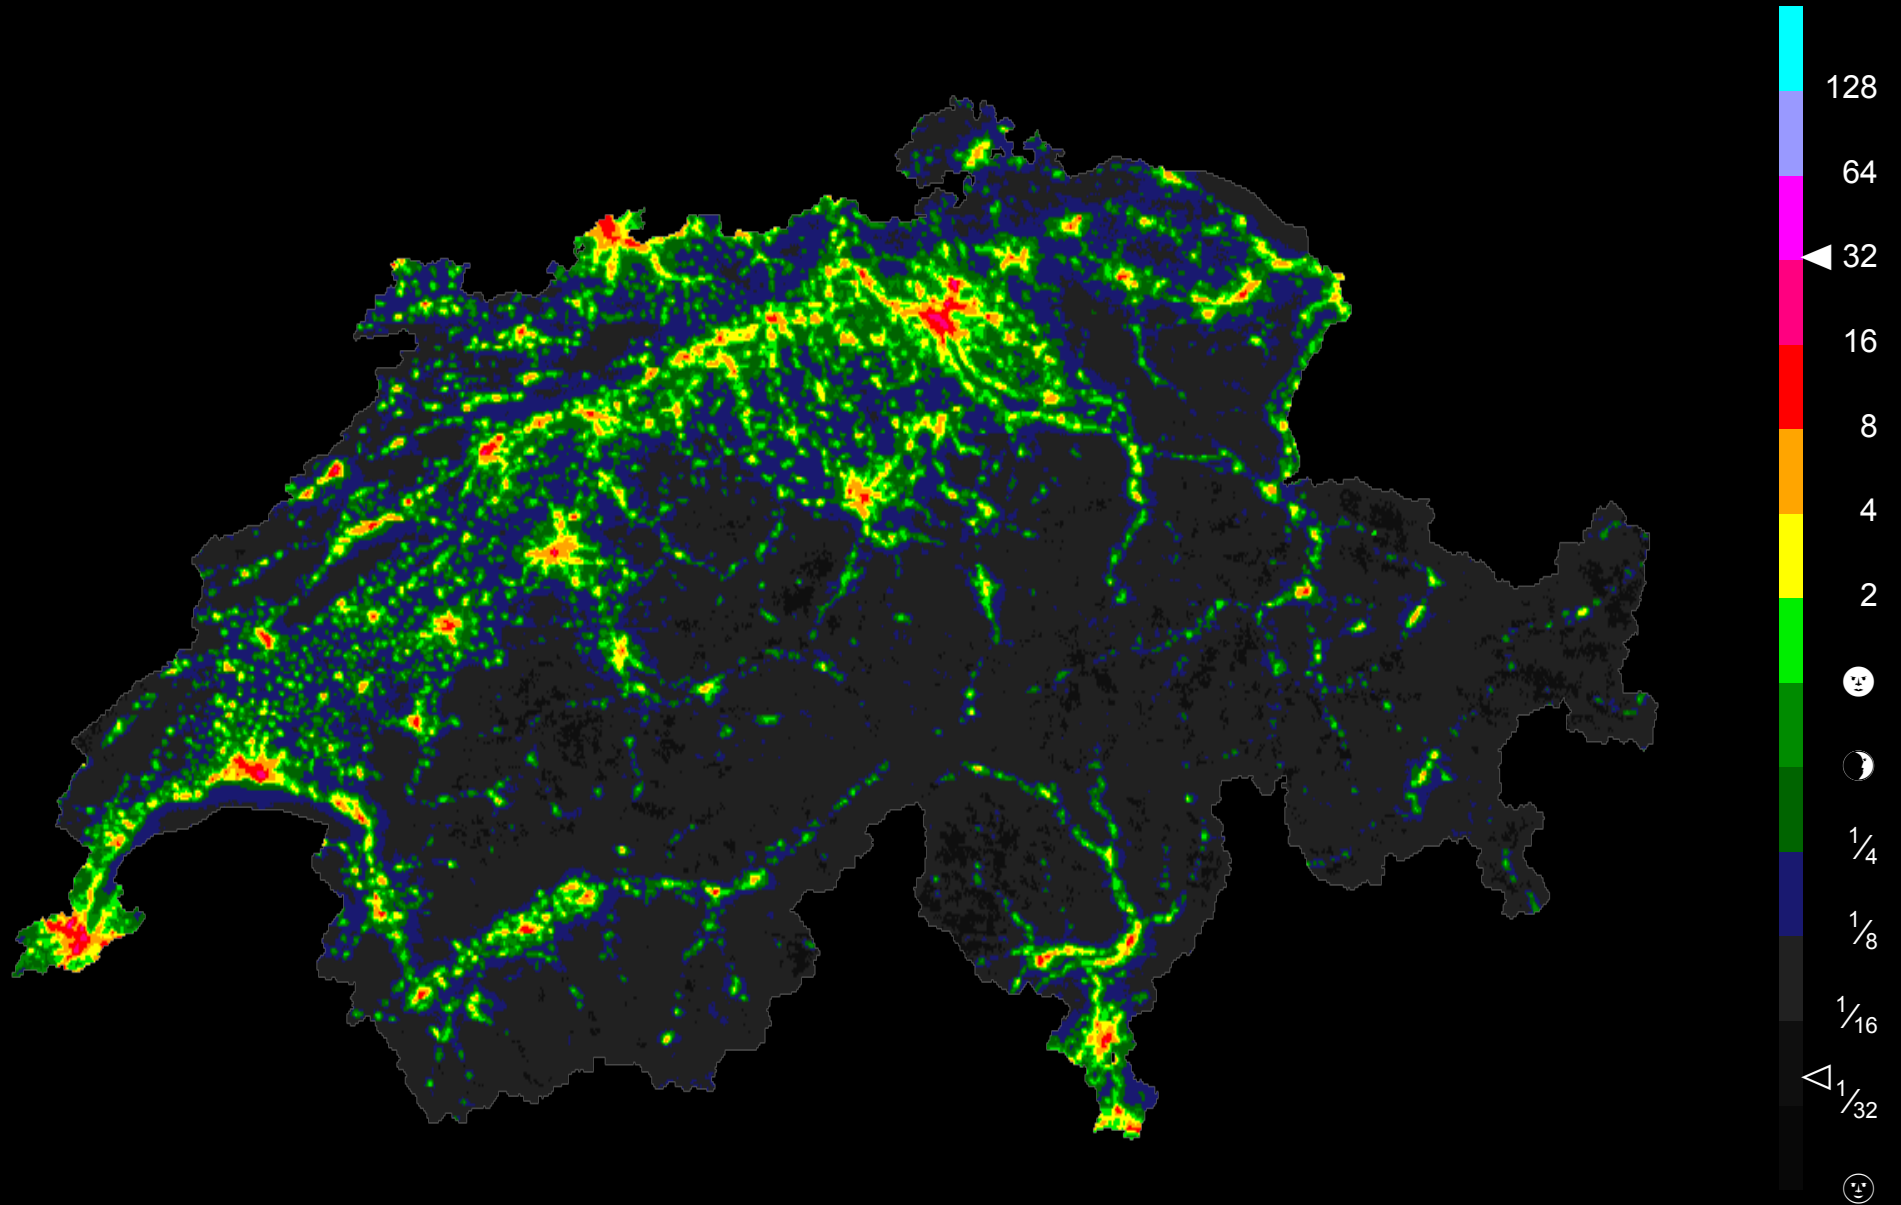

# Emissioni di luce in Svizzera · 2015 · Dark-Sky Switzerland

equivalente in  
lune piene

Image and data processing by NOAA's National Geophysical Data Center  
Swiss grid and boundary: Federal Office of Topography swisstopo  
Map data processing: Lukas D. Schuler for Dark-Sky Switzerland