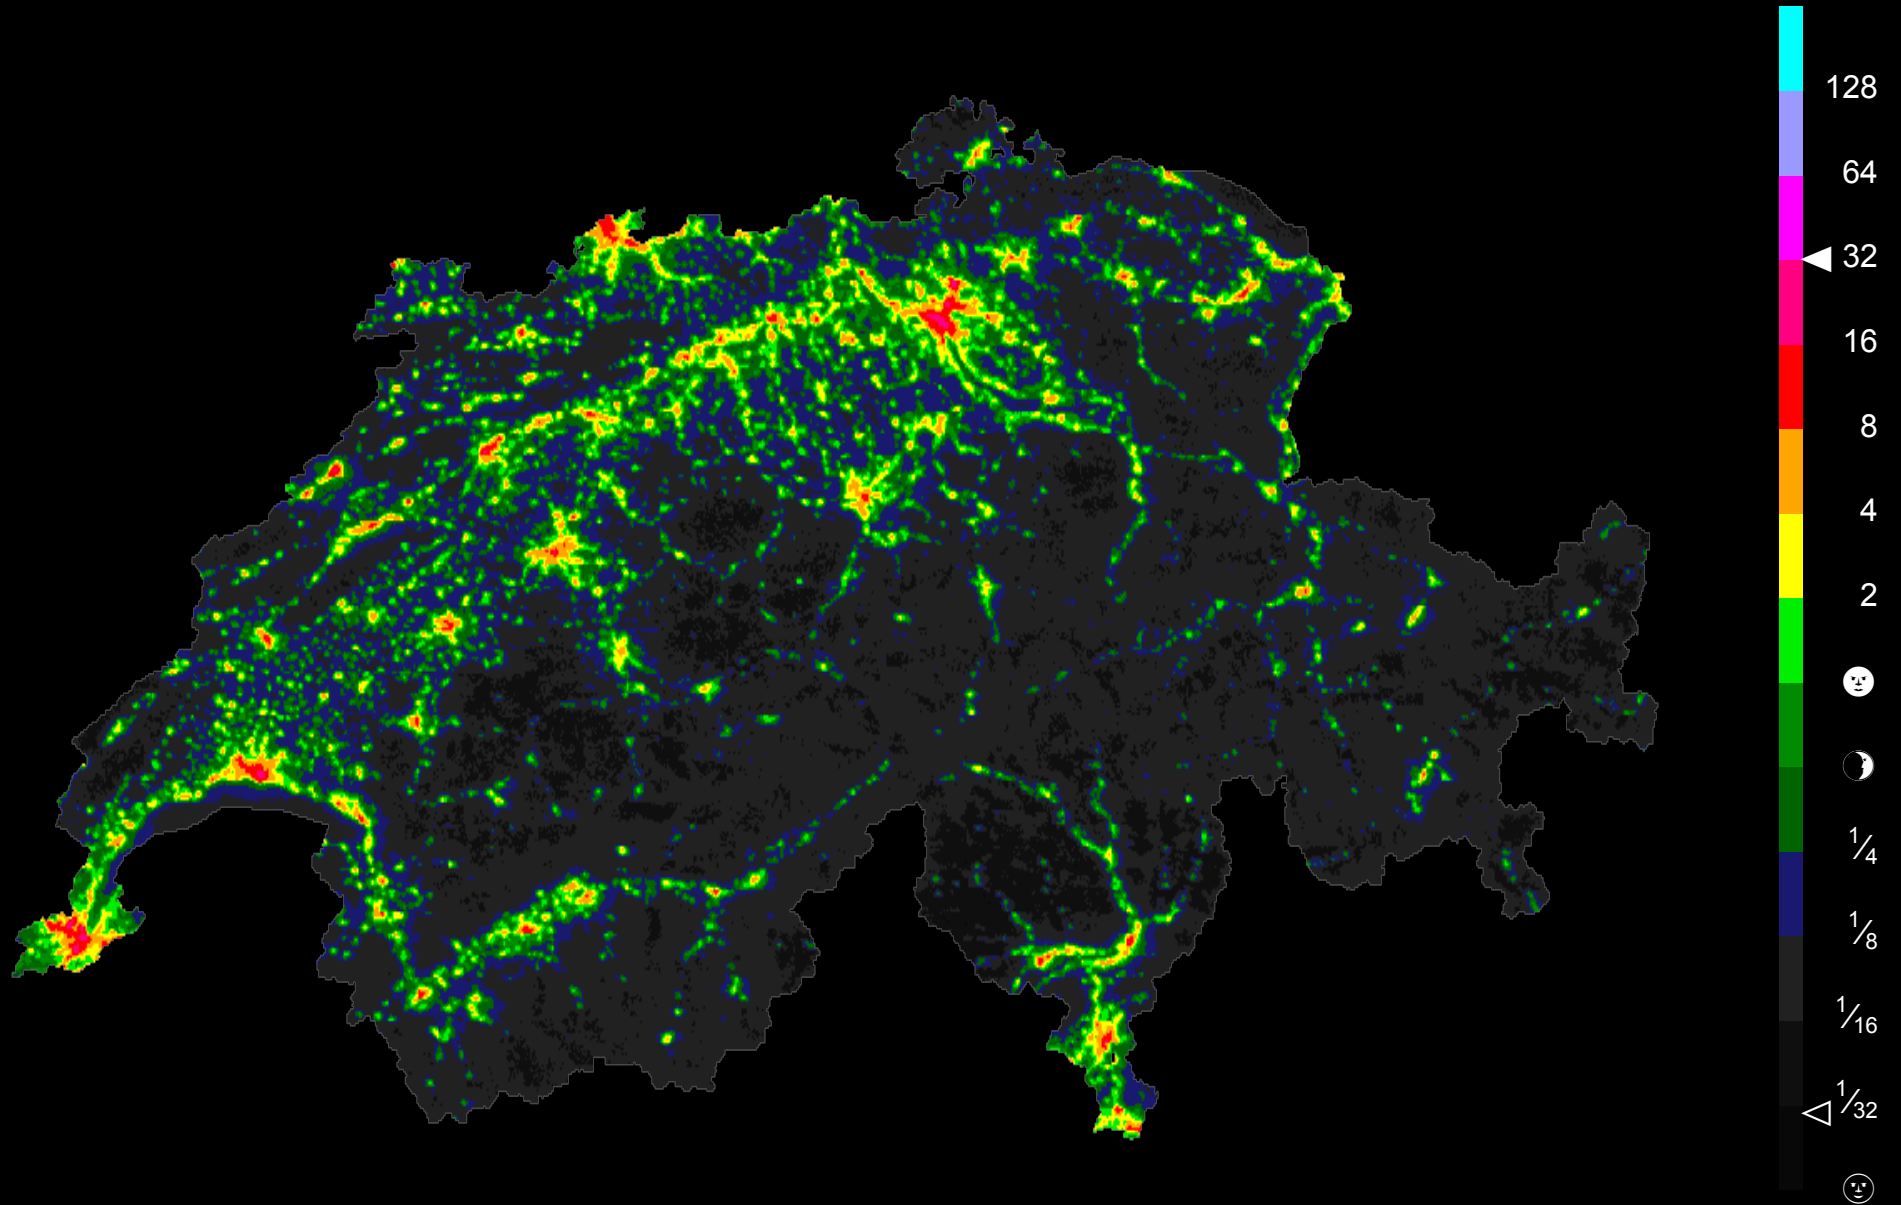

Emissioni di luce in Svizzera · 2016 · Dark-Sky Switzerland

equivalente in
lune piene

Image and data processing by NOAA's National Geophysical Data Center
Swiss grid and boundary: Federal Office of Topography swisstopo
Map data processing: Lukas D. Schuler for Dark-Sky Switzerland