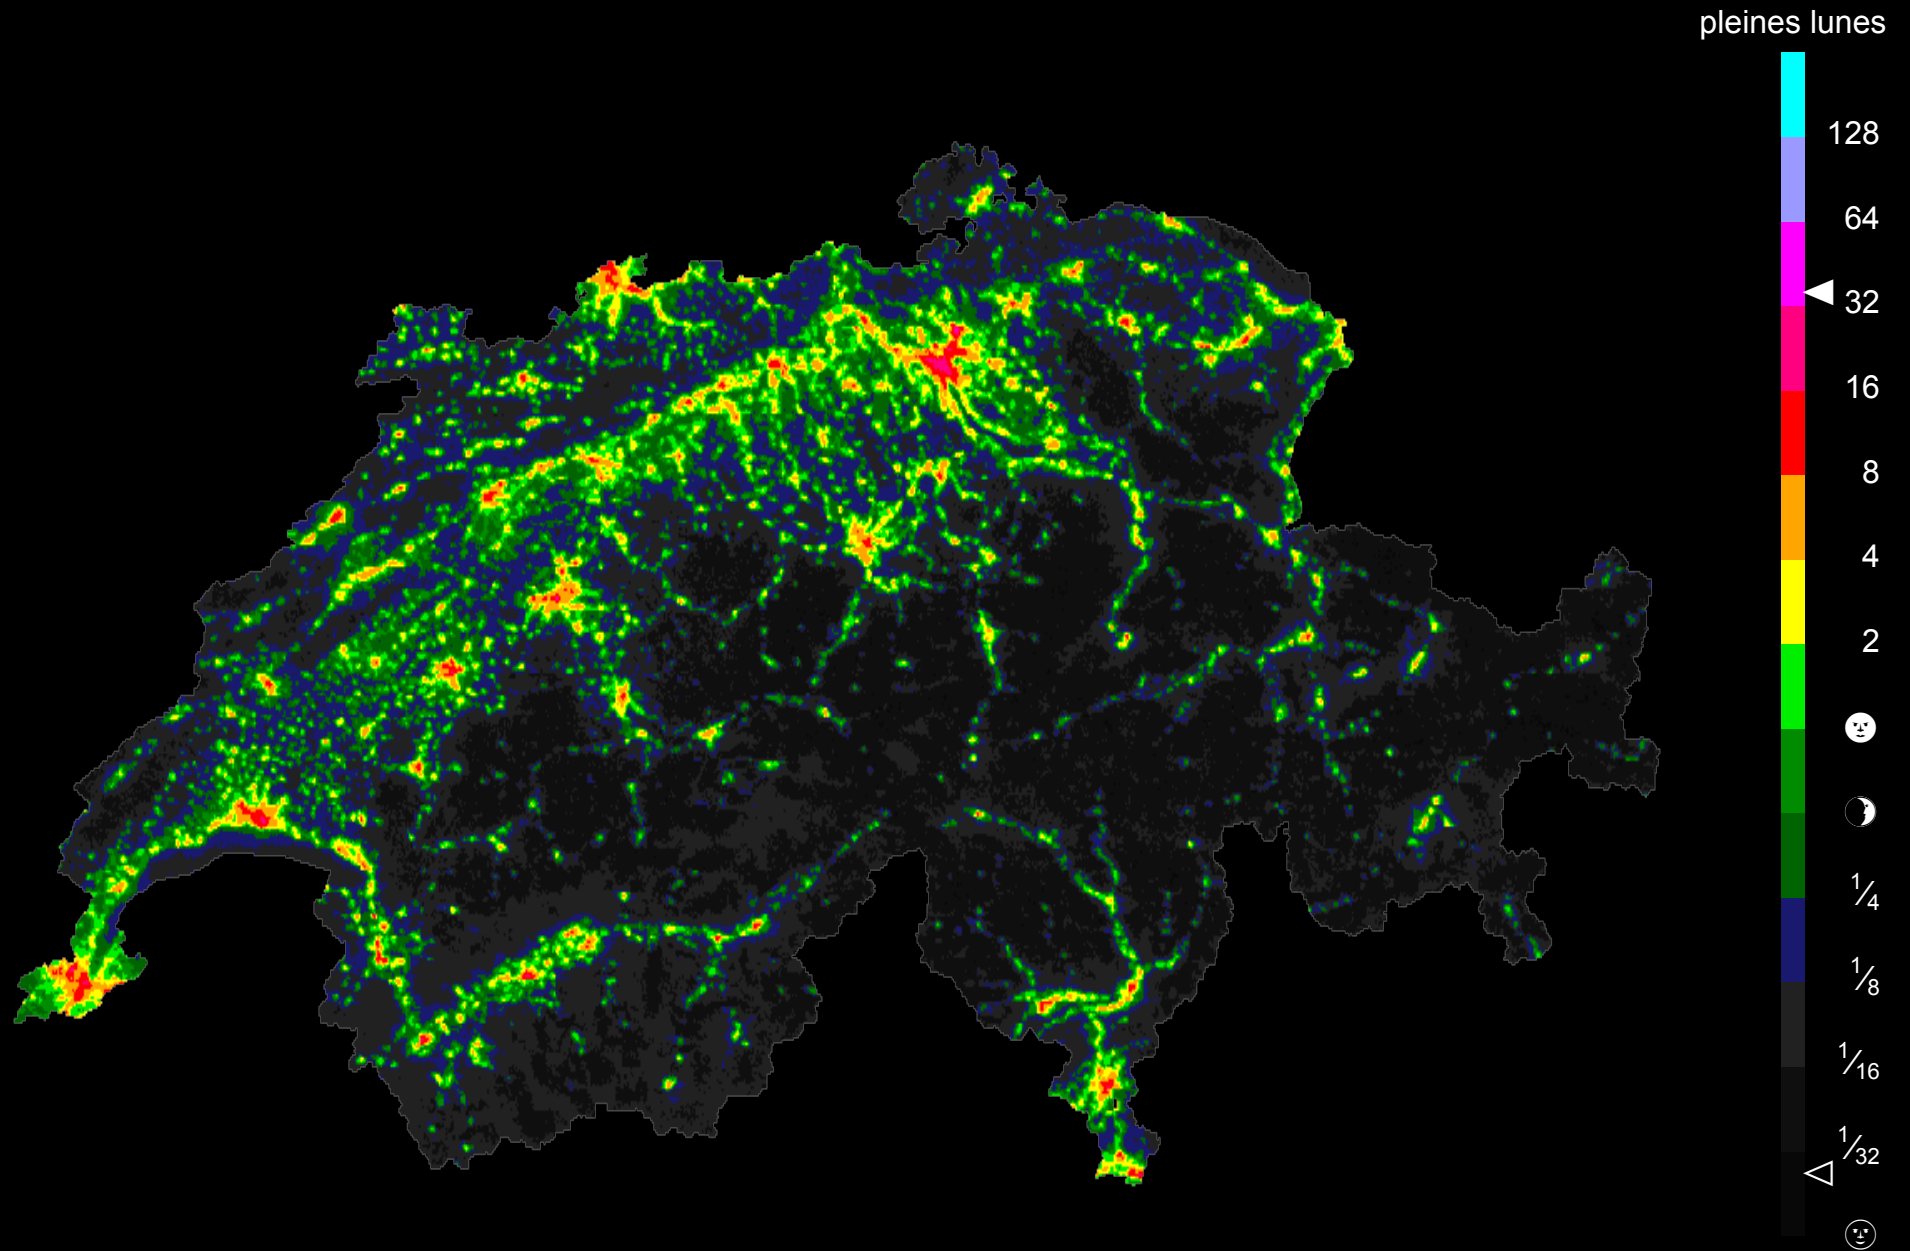

# Émissions lumineuses de la Suisse · (2012) · Dark-Sky Switzerland

Image and data processing by NOAA's National Geophysical Data Center  
Swiss grid and boundary: Federal Office of Topography swisstopo  
Incomplete data processing: Lukas D. Schuler for Dark-Sky Switzerland