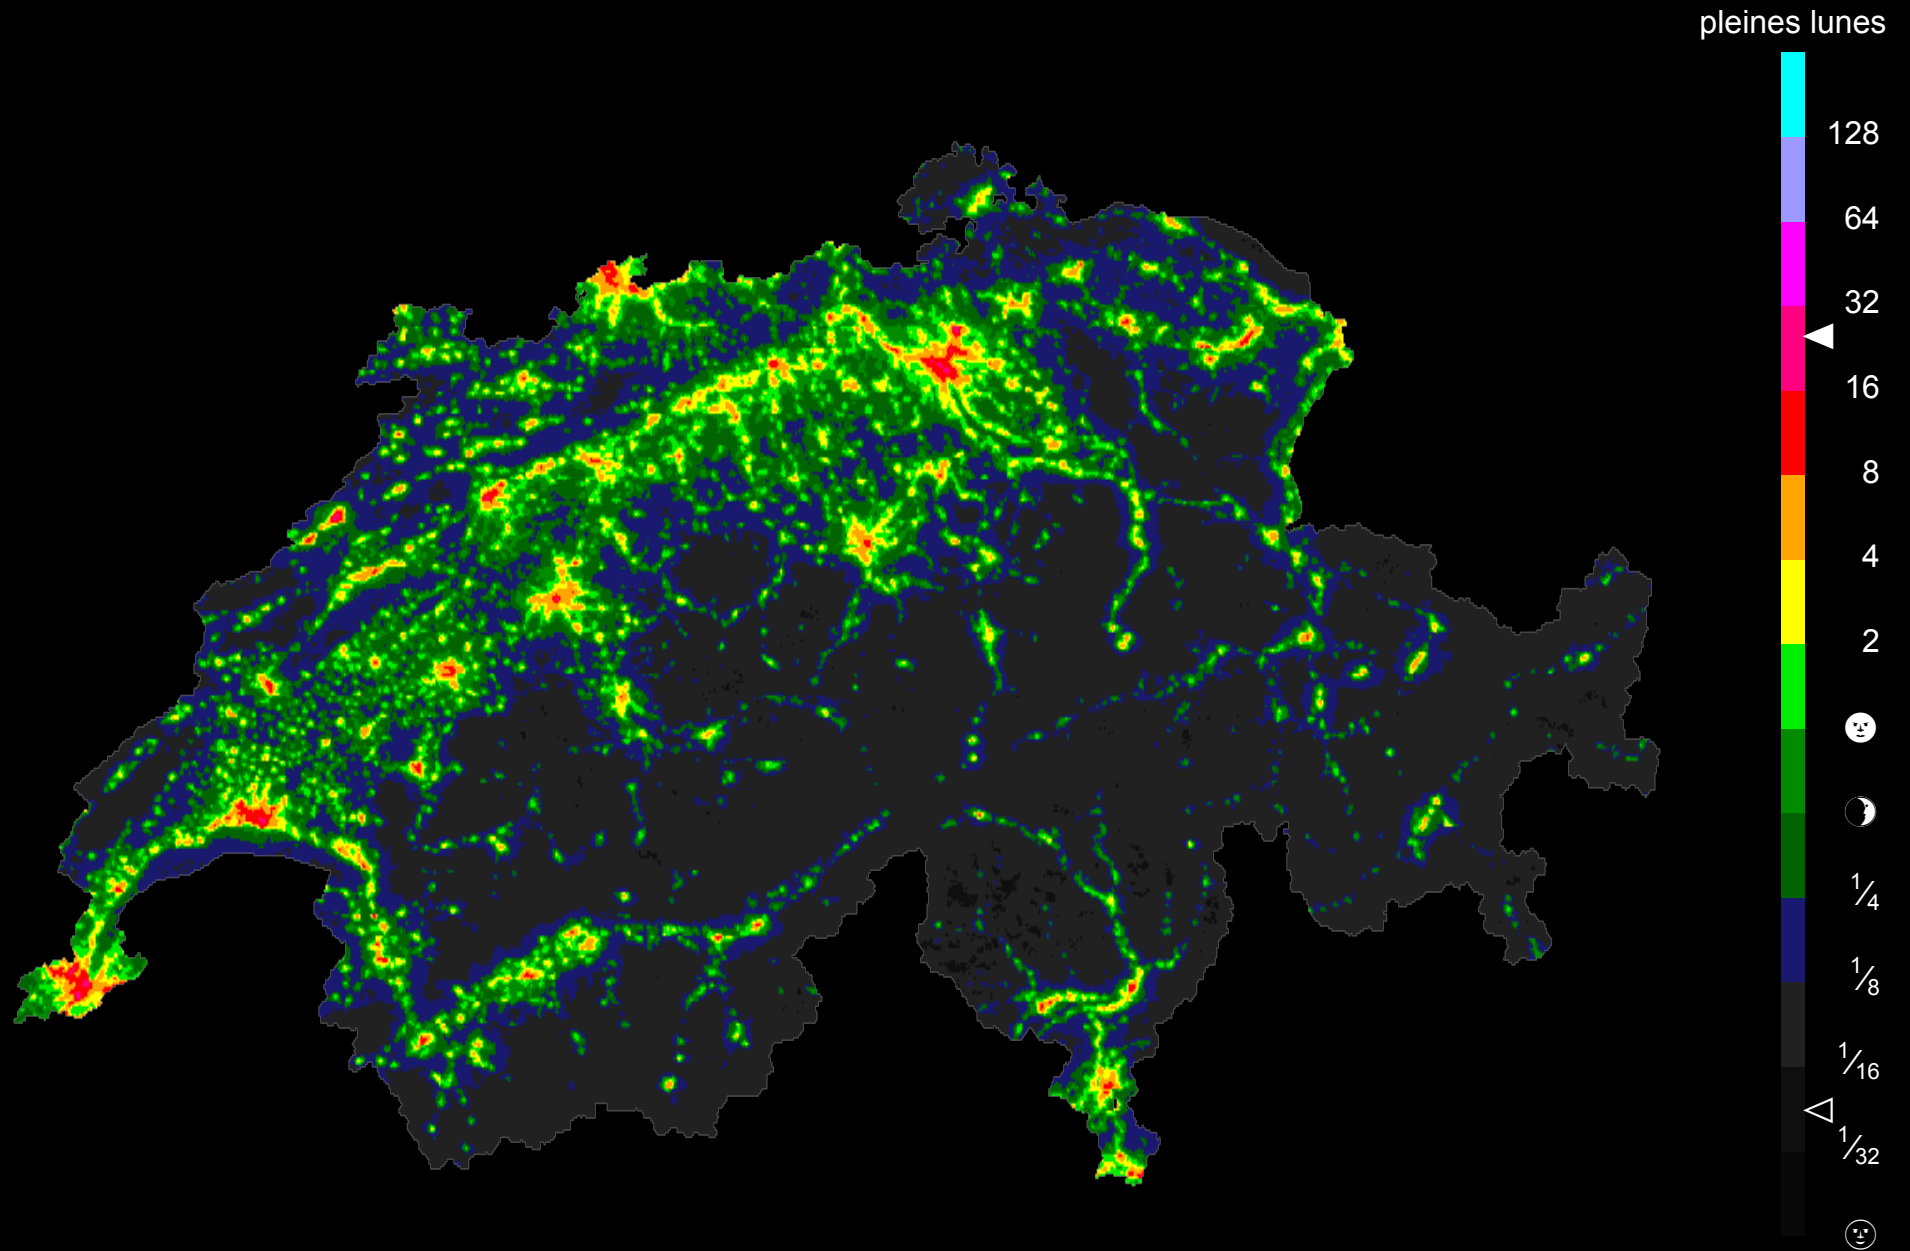

Émissions lumineuses de la Suisse · (2013) · Dark-Sky Switzerland

Image and data processing by NOAA's National Geophysical Data Center
Swiss grid and boundary: Federal Office of Topography swisstopo
Incomplete data processing: Lukas D. Schuler for Dark-Sky Switzerland