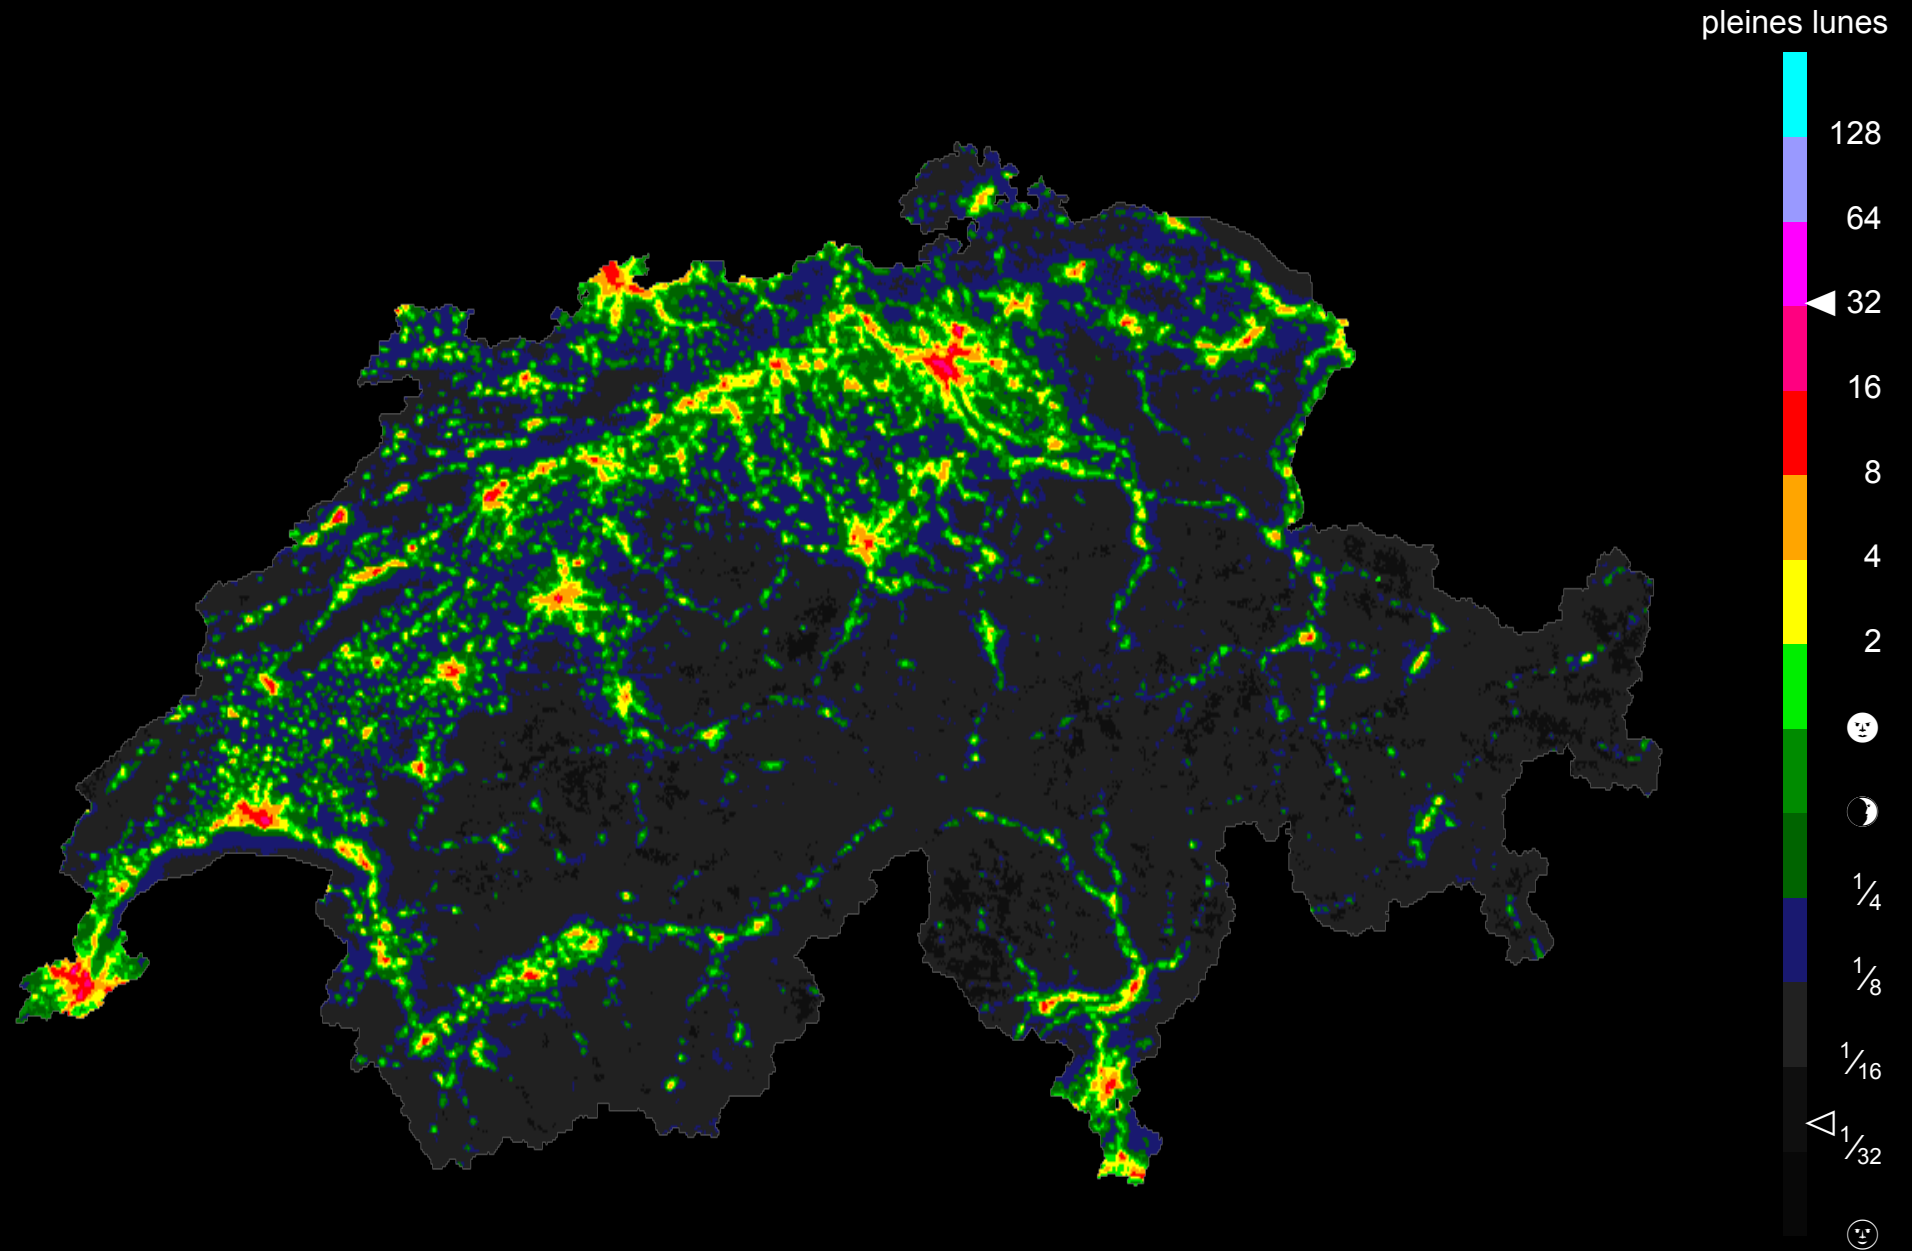

Émissions lumineuses de la Suisse · 2015 · Dark-Sky Switzerland

Image and data processing by NOAA's National Geophysical Data Center
Swiss grid and boundary: Federal Office of Topography swisstopo
Map data processing: Lukas D. Schuler for Dark-Sky Switzerland