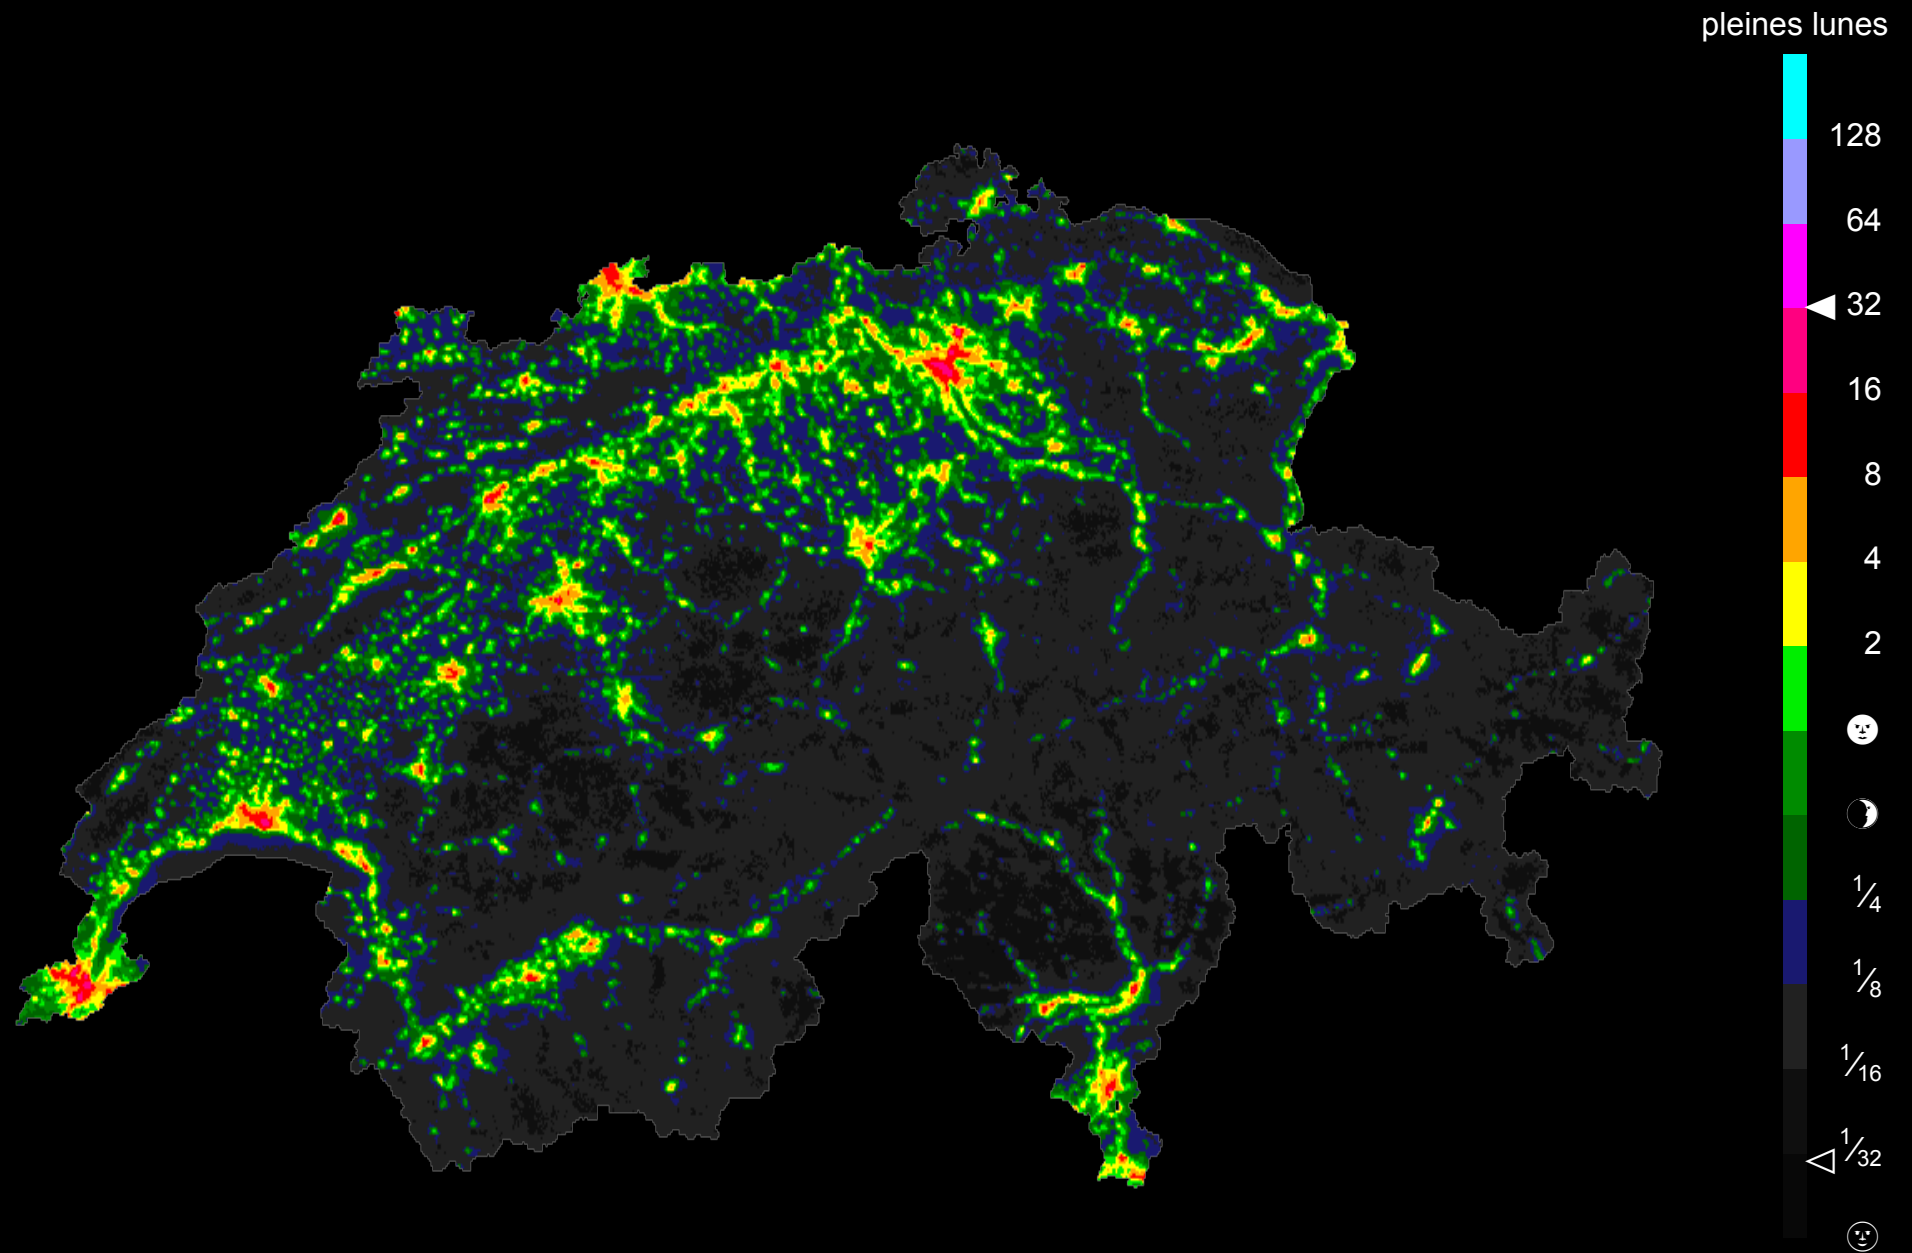

# Émissions lumineuses de la Suisse · 2016 · Dark-Sky Switzerland

Image and data processing by NOAA's National Geophysical Data Center  
Swiss grid and boundary: Federal Office of Topography swisstopo  
Map data processing: Lukas D. Schuler for Dark-Sky Switzerland