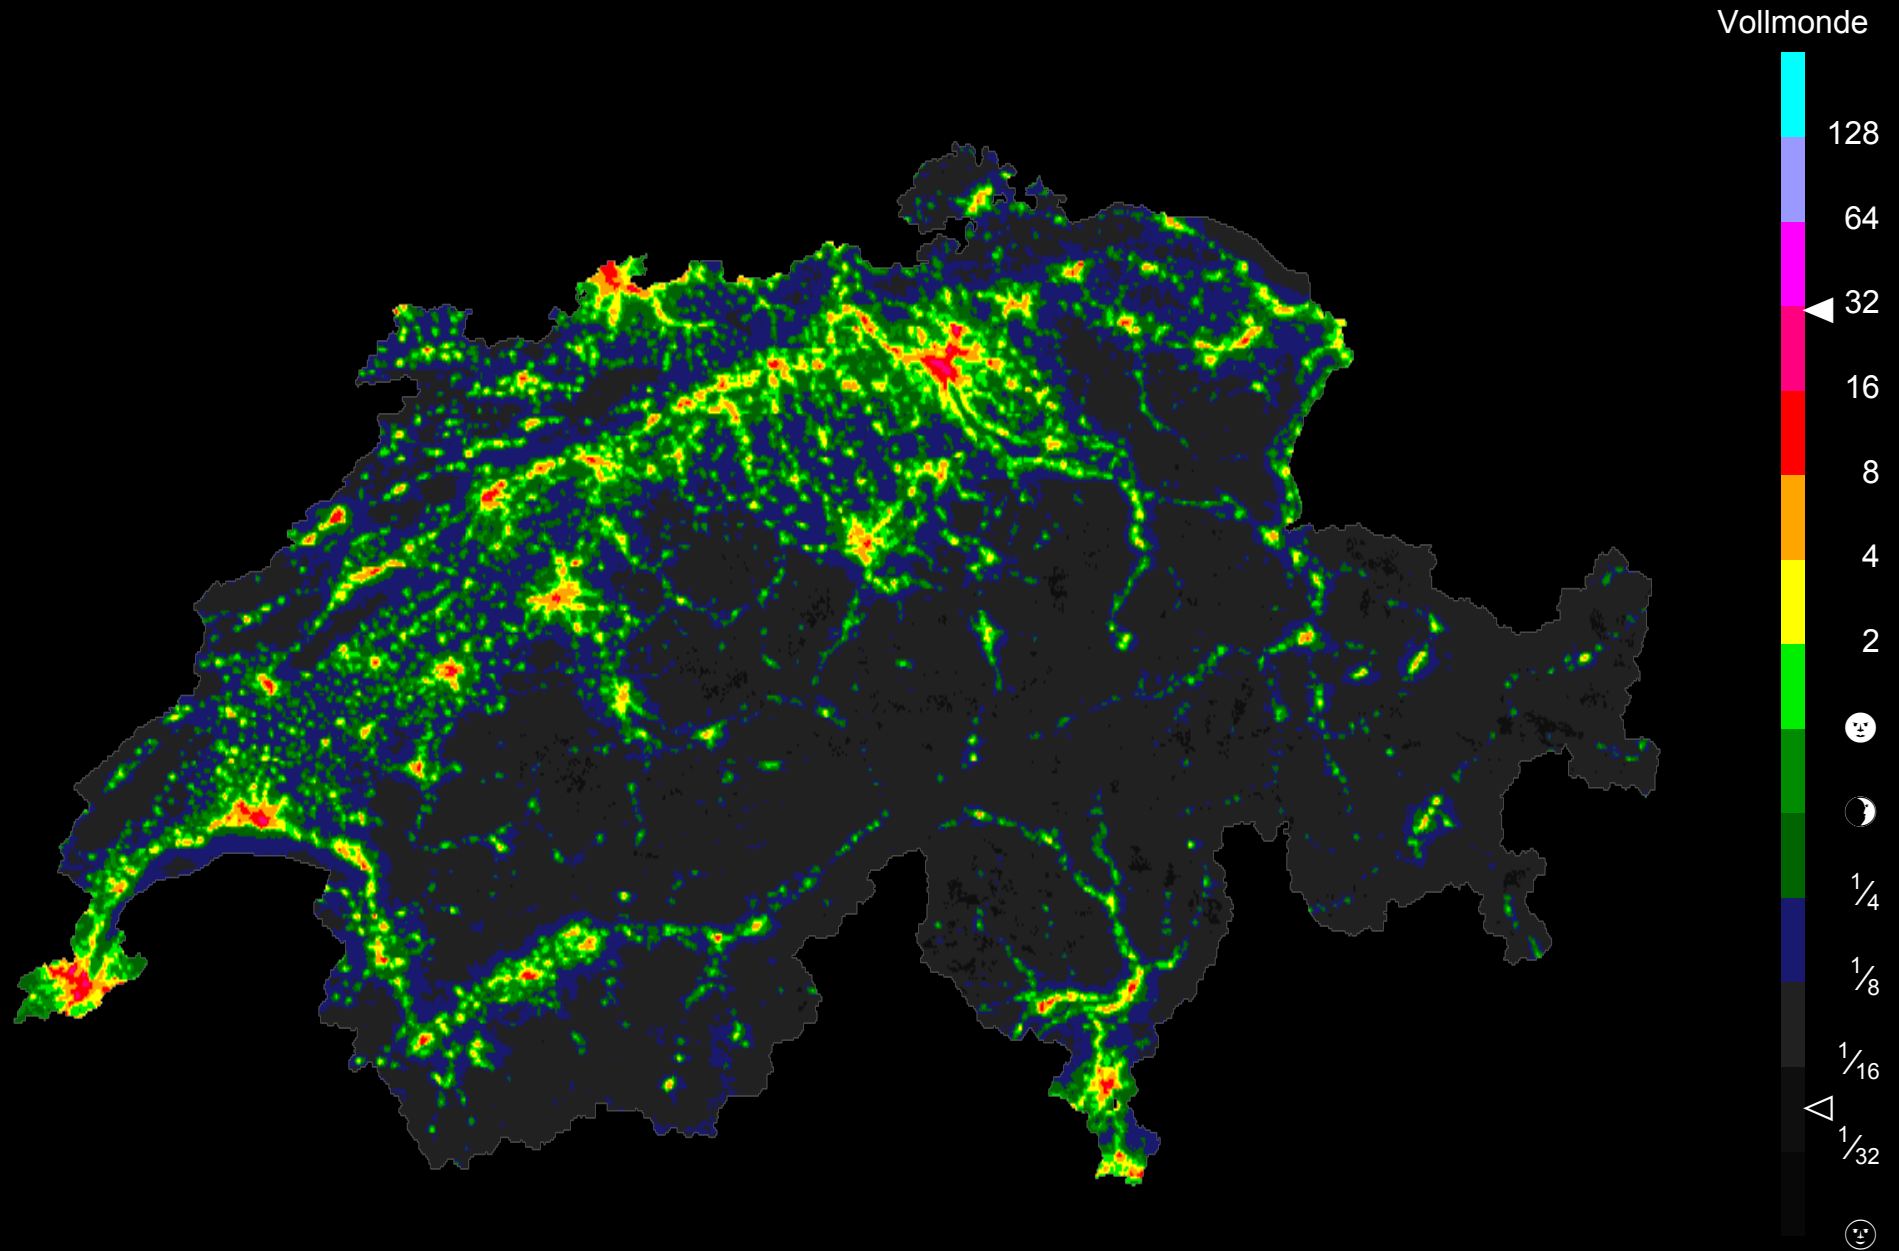

Lichtemissionen der Schweiz · 2014 · Dark-Sky Switzerland

Image and data processing by NOAA's National Geophysical Data Center
Swiss grid and boundary: Federal Office of Topography swisstopo
Map data processing: Lukas D. Schuler for Dark-Sky Switzerland