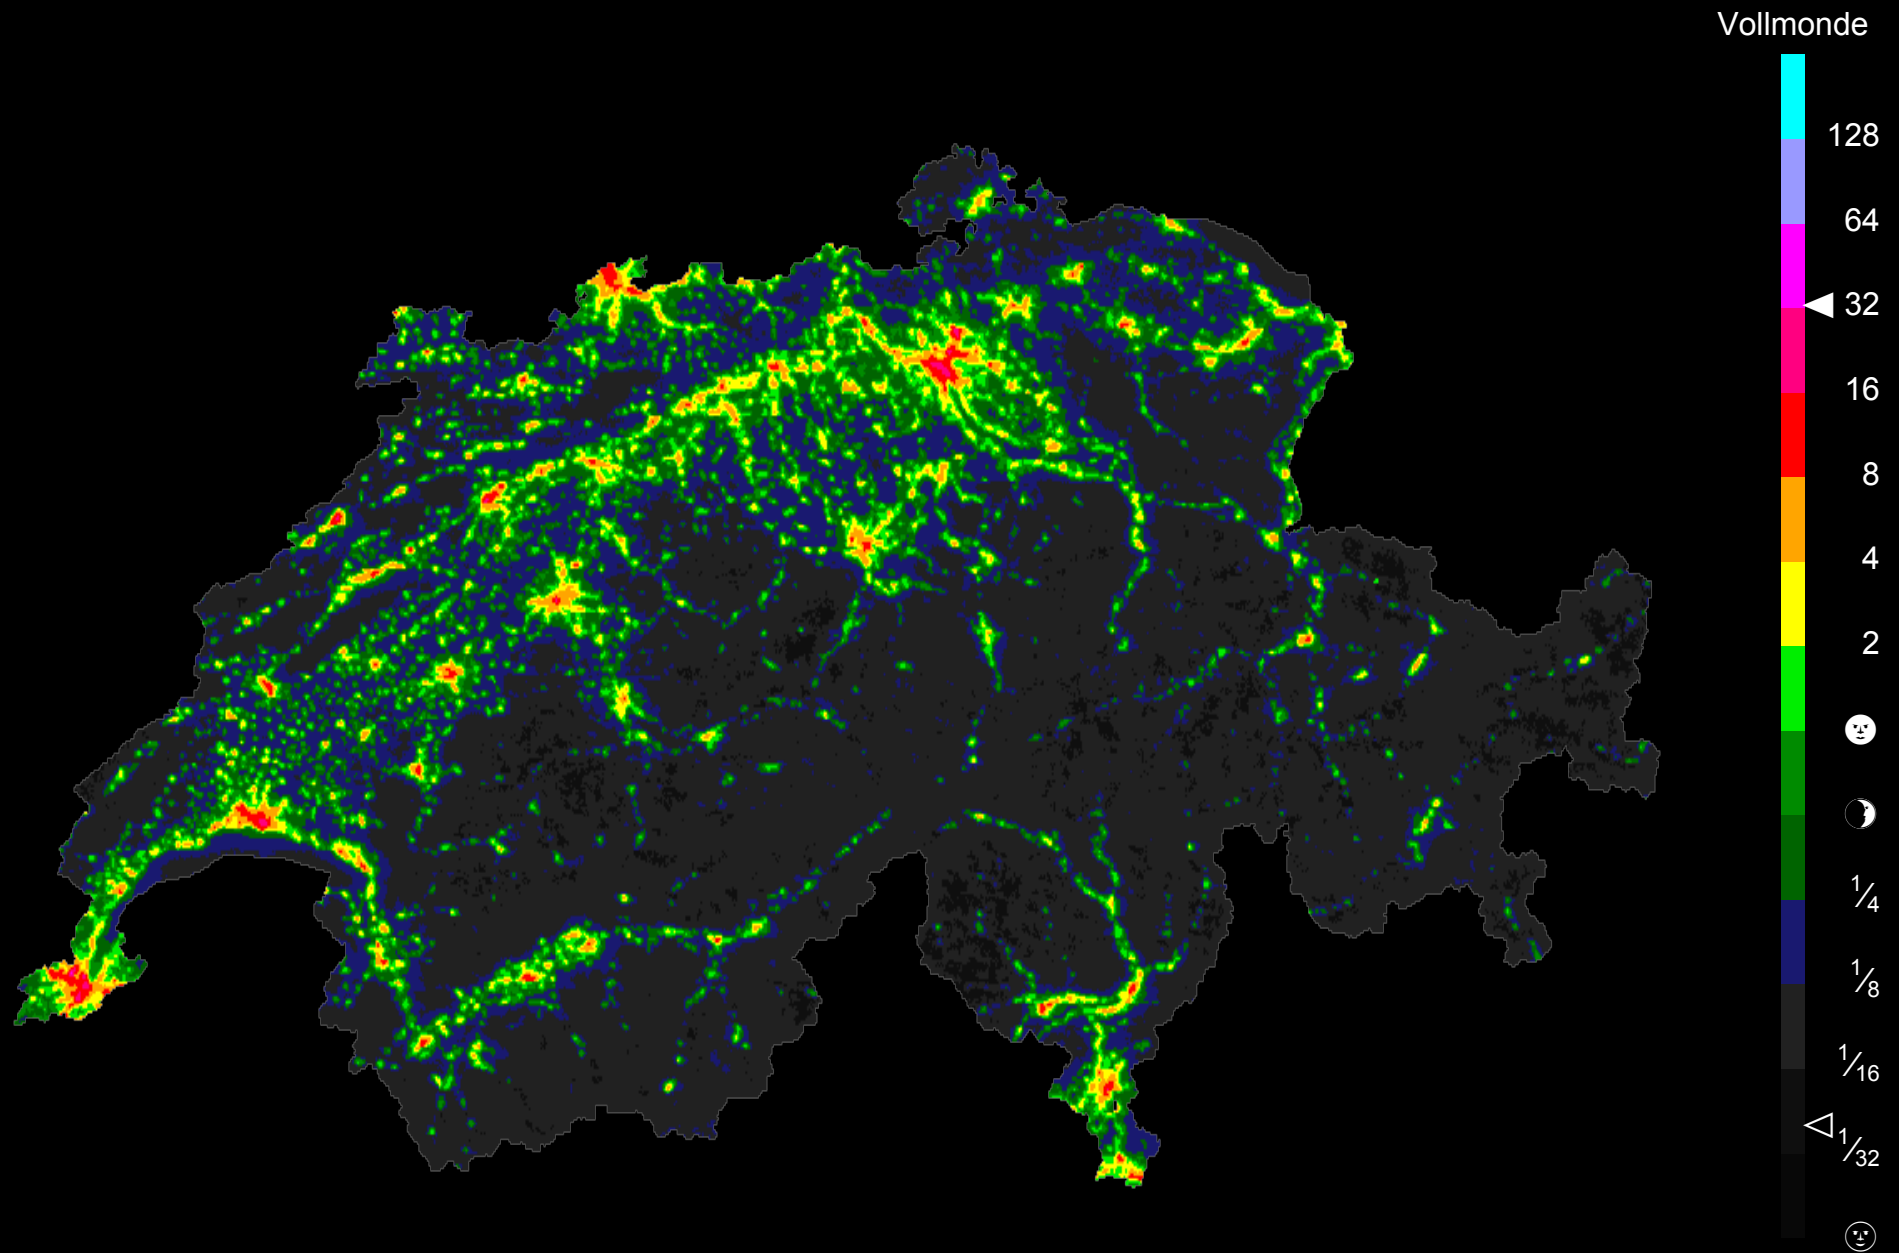

Lichtemissionen der Schweiz · 2015 · Dark-Sky Switzerland

Image and data processing by NOAA's National Geophysical Data Center
Swiss grid and boundary: Federal Office of Topography swisstopo
Map data processing: Lukas D. Schuler for Dark-Sky Switzerland