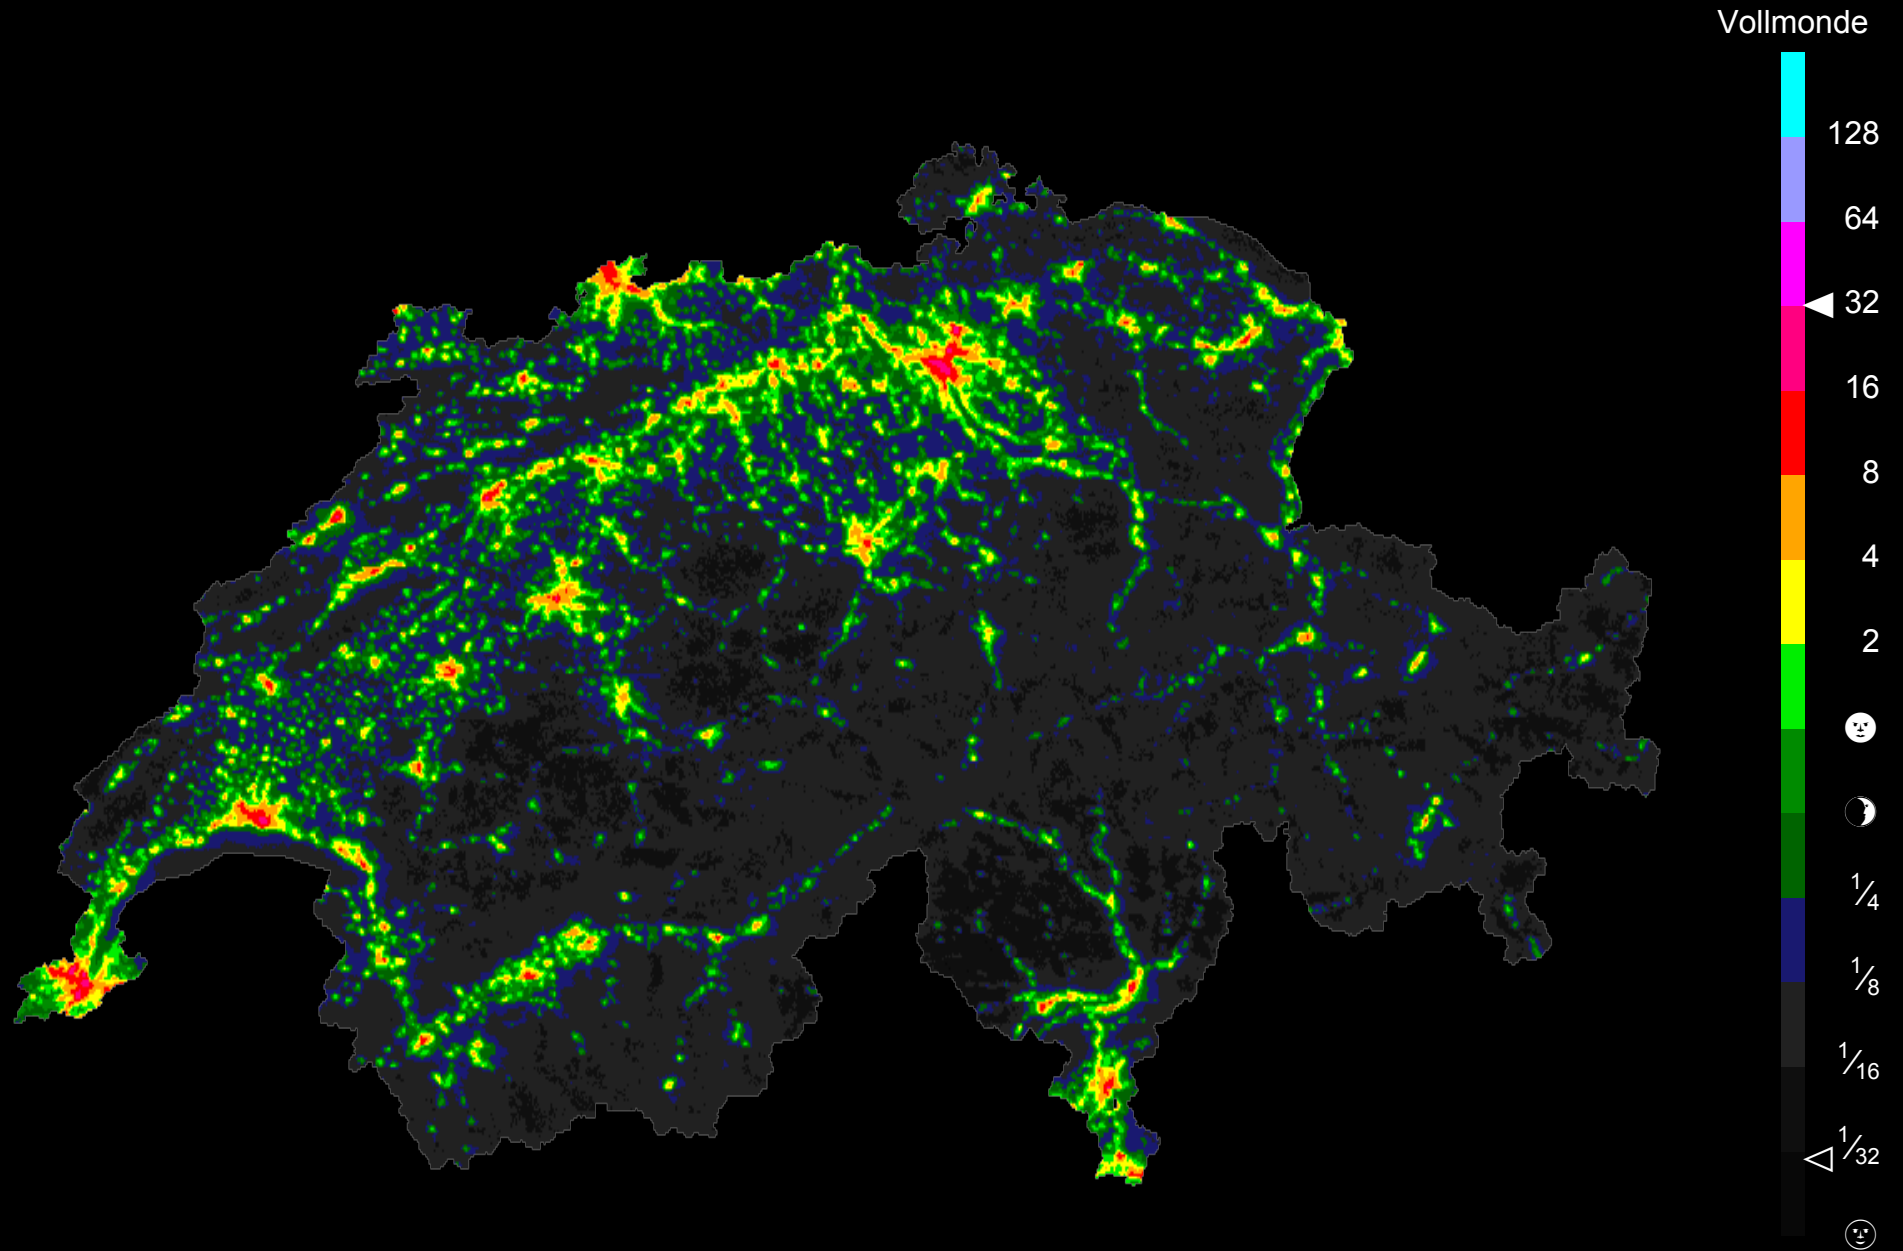

Lichtemissionen der Schweiz · 2016 · Dark-Sky Switzerland

Image and data processing by NOAA's National Geophysical Data Center
Swiss grid and boundary: Federal Office of Topography swisstopo
Map data processing: Lukas D. Schuler for Dark-Sky Switzerland