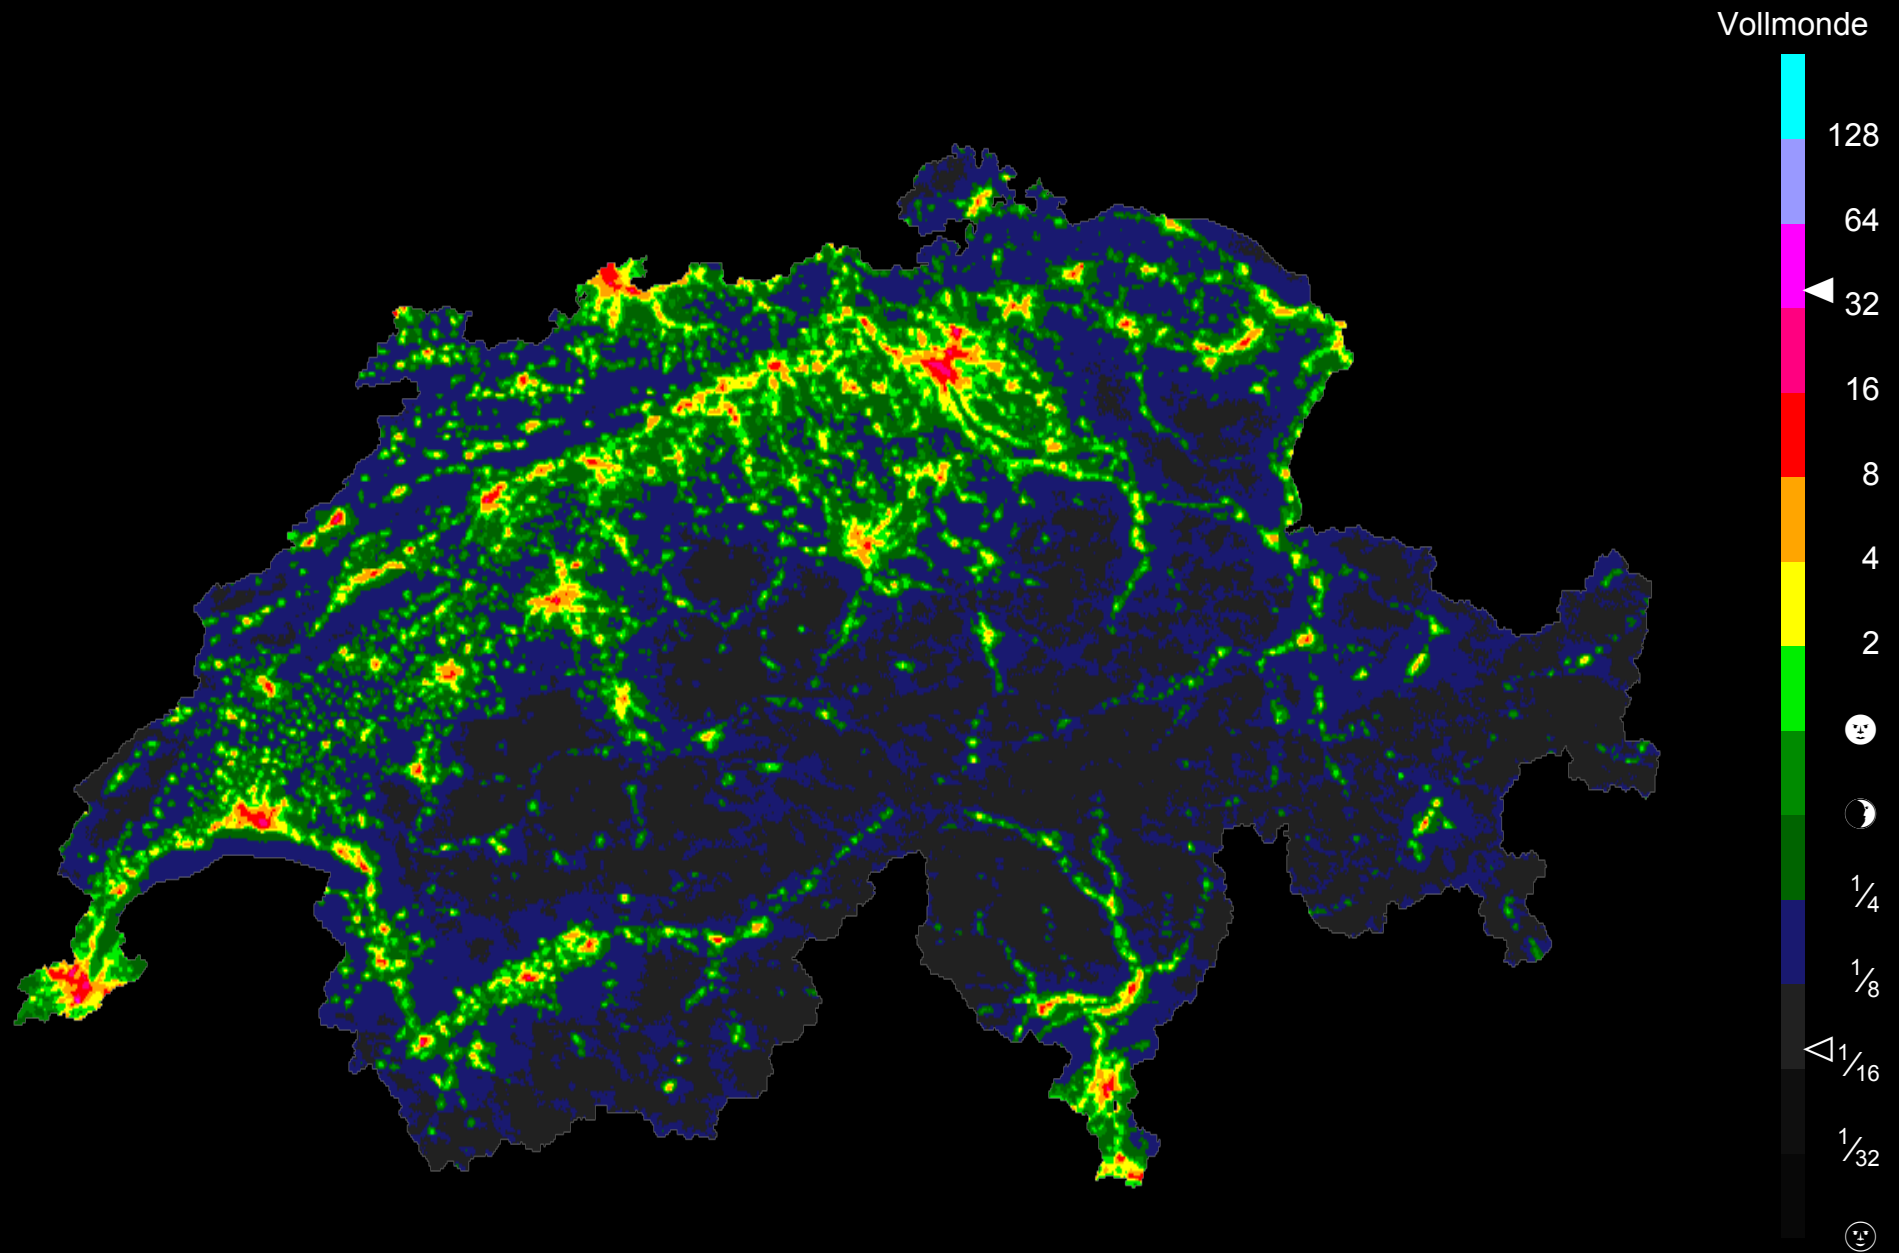

# Lichtemissionen der Schweiz · 2017 · Dark-Sky Switzerland

Image and data processing by NOAA's National Geophysical Data Center  
Swiss grid and boundary: Federal Office of Topography swisstopo  
Map data processing: Lukas D. Schuler for Dark-Sky Switzerland