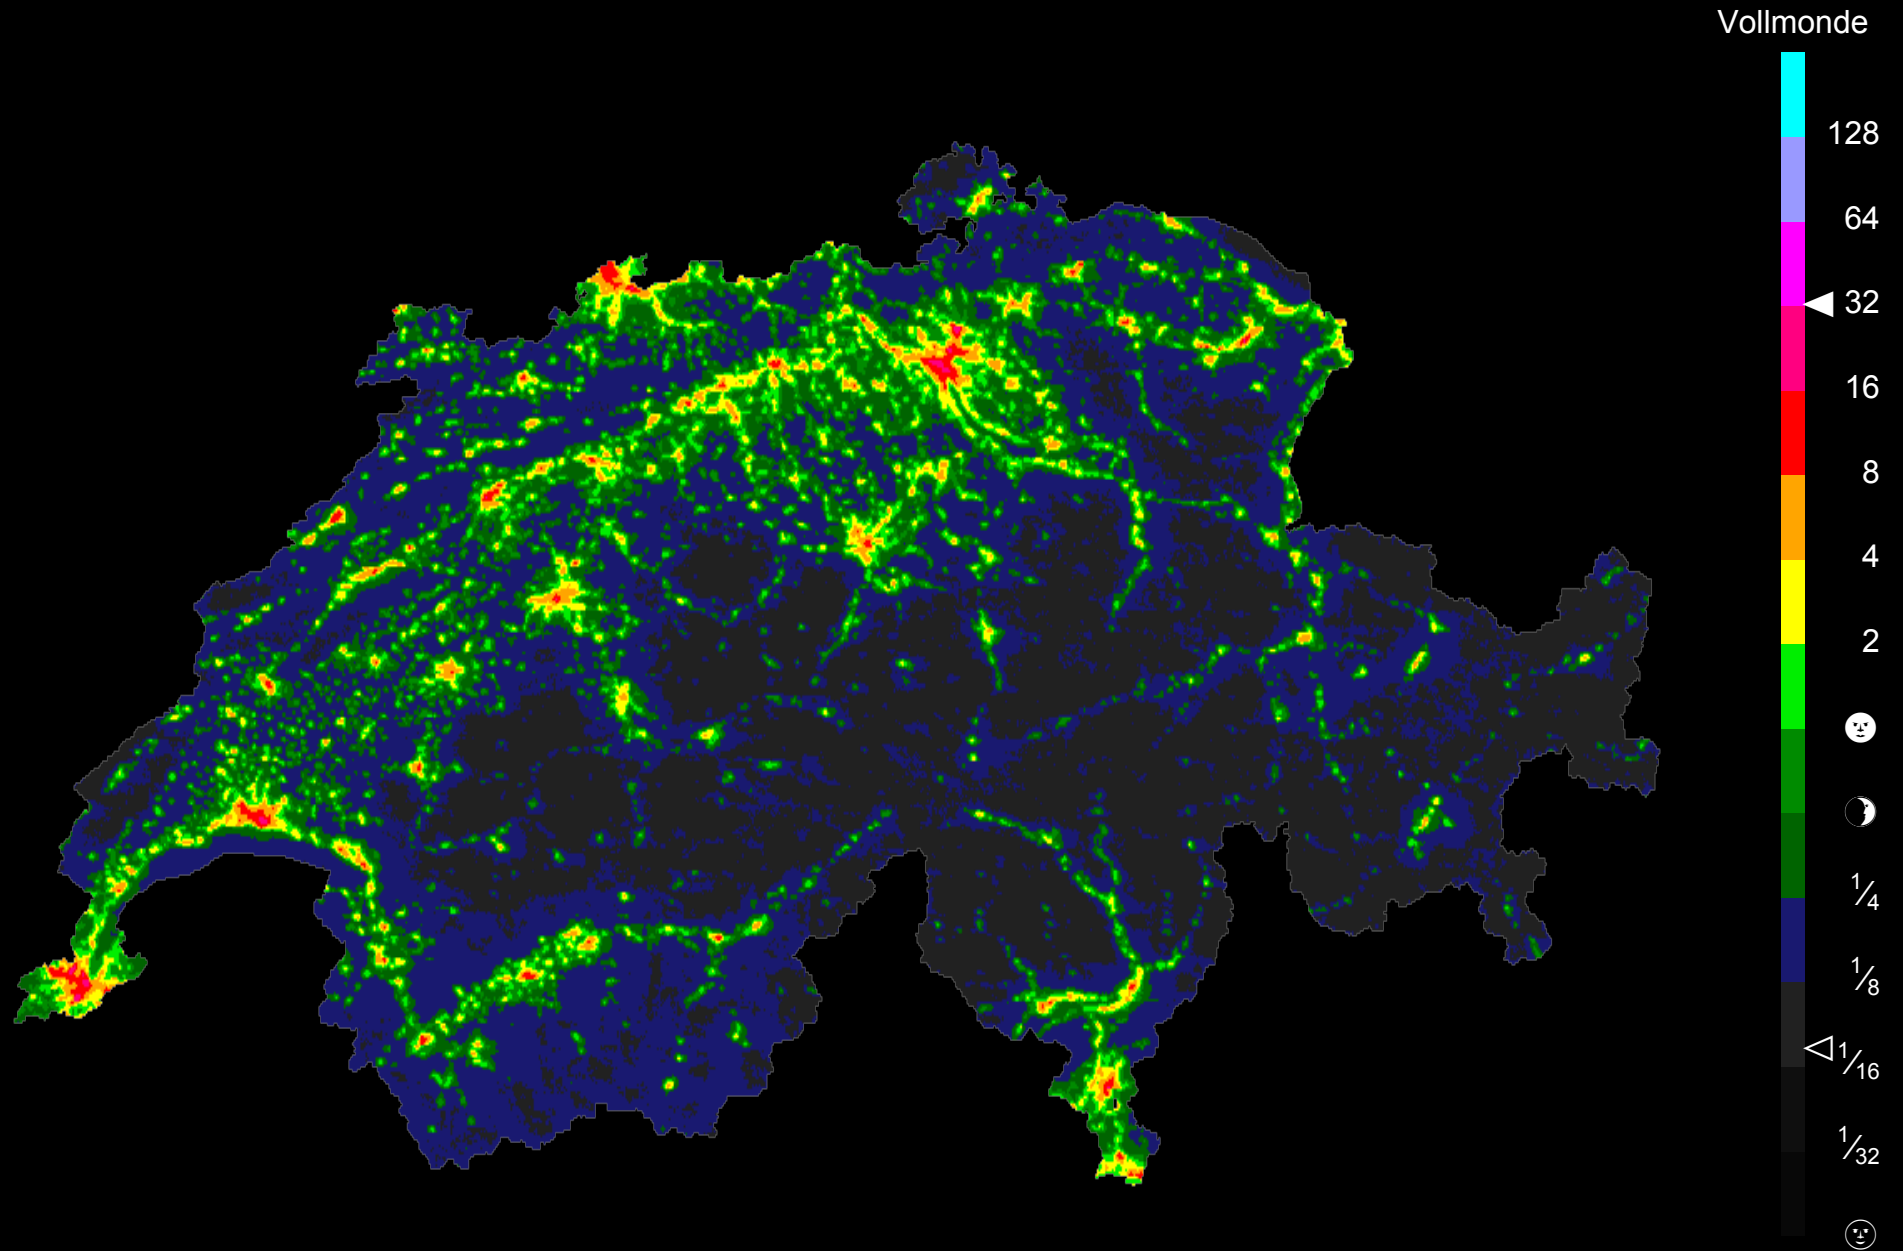

Lichtemissionen der Schweiz · 2018 · Dark-Sky Switzerland

Image and data processing by NOAA's National Geophysical Data Center
Swiss grid and boundary: Federal Office of Topography swisstopo
Map data processing: Lukas D. Schuler for Dark-Sky Switzerland