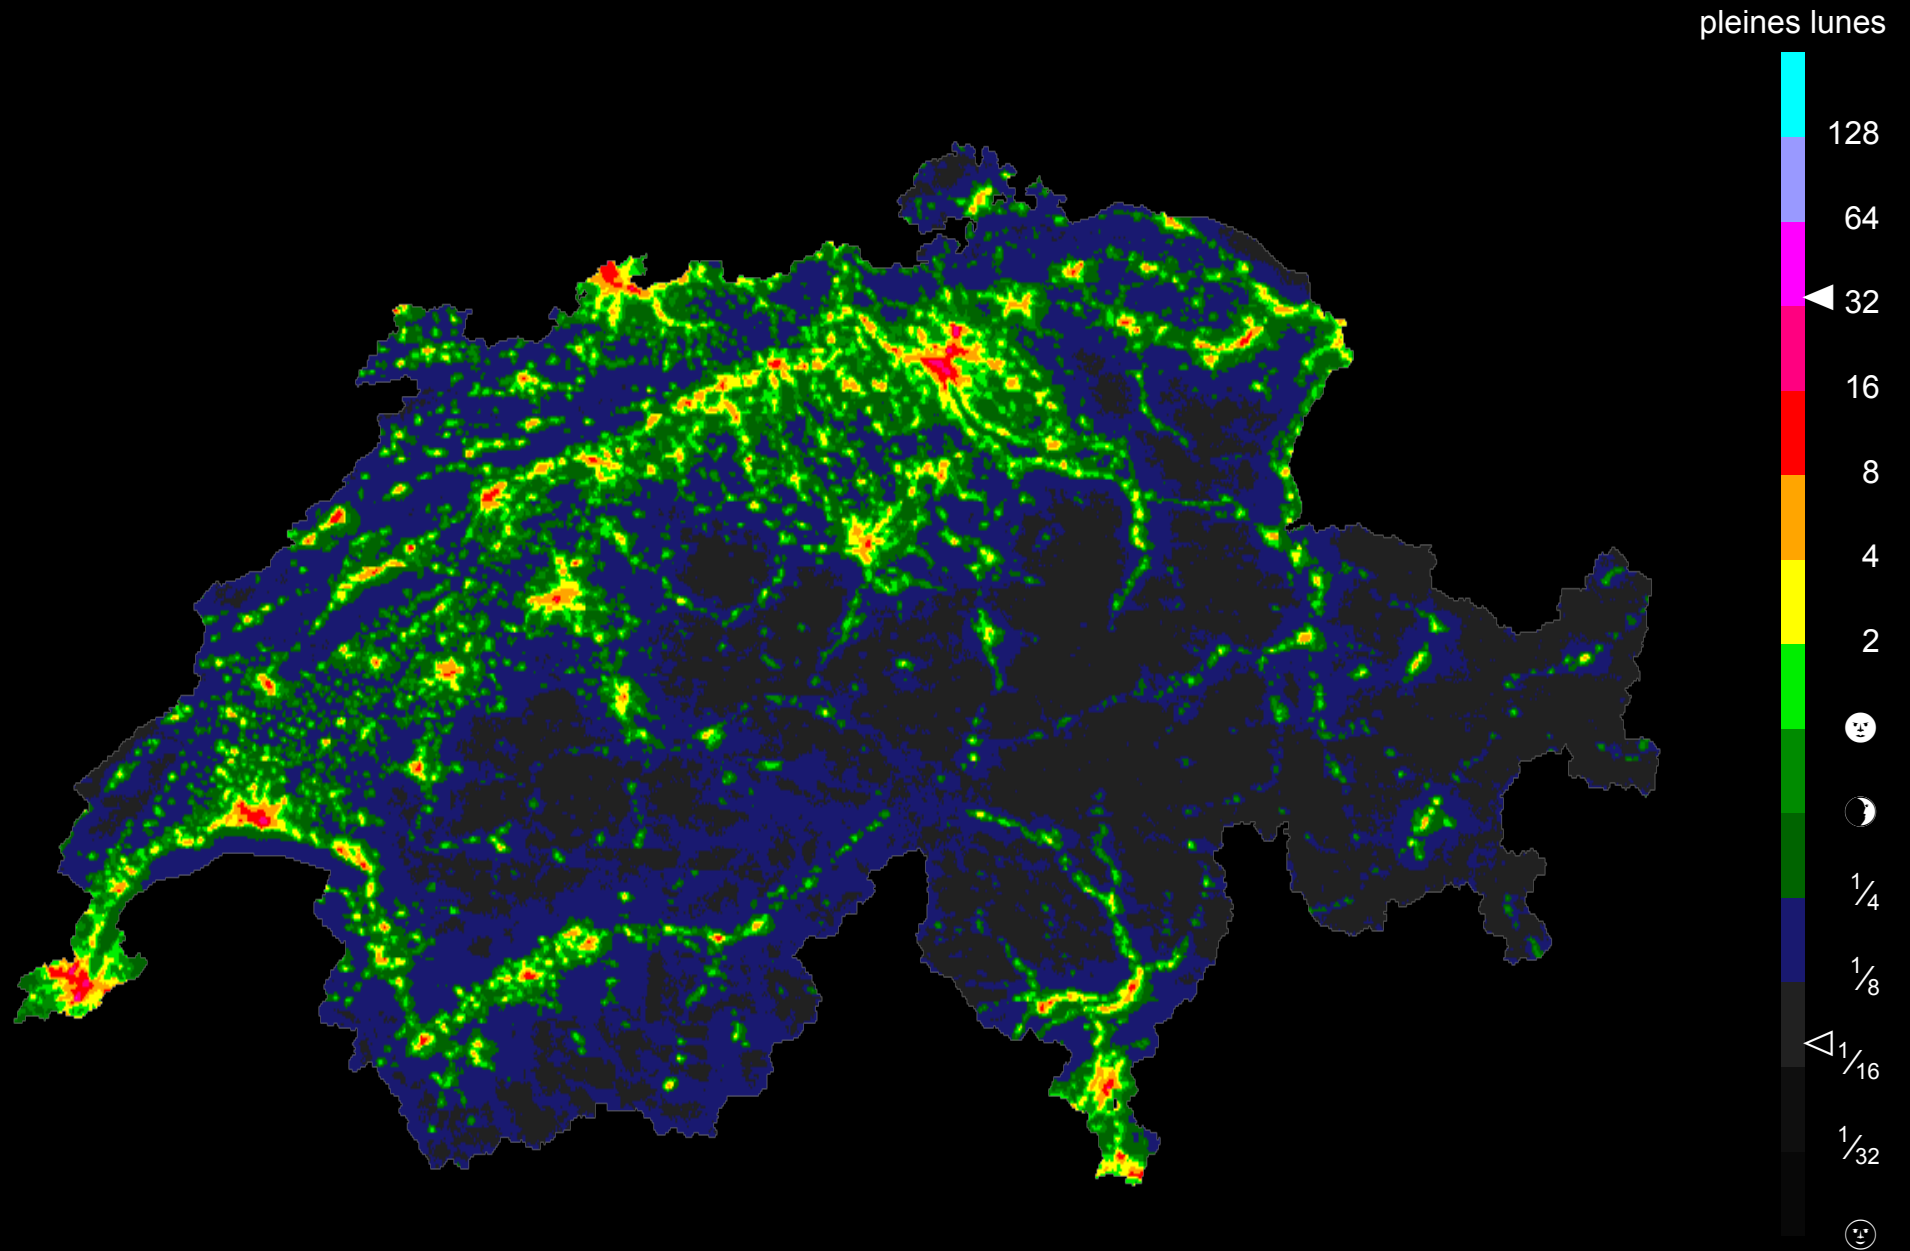

Émissions lumineuses de la Suisse · 2019 · Dark-Sky Switzerland

Image and data processing by NOAA's National Geophysical Data Center
Swiss grid and boundary: Federal Office of Topography swisstopo
Map data processing: Lukas D. Schuler for Dark-Sky Switzerland