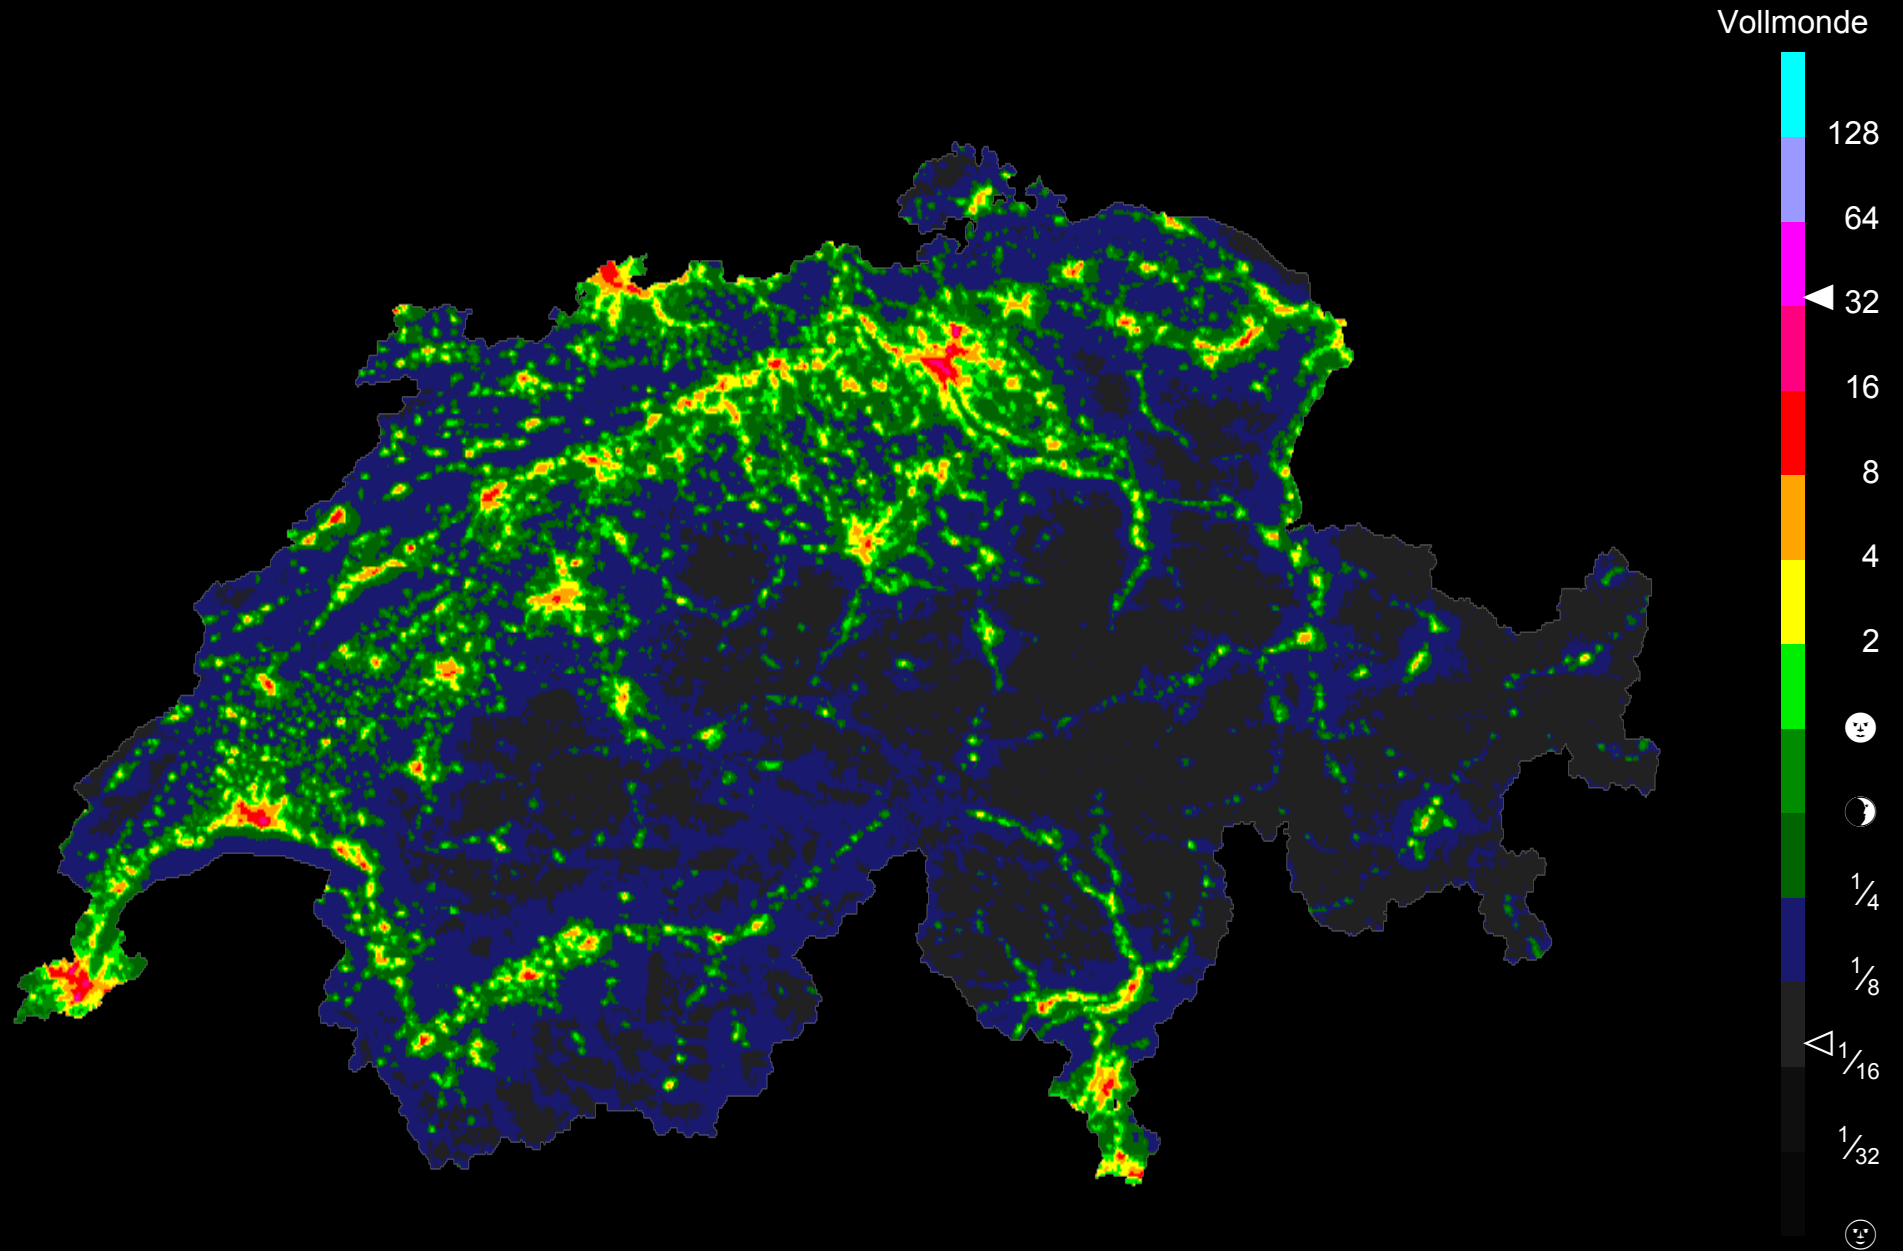

Lichtemissionen der Schweiz · 2019 · Dark-Sky Switzerland

Image and data processing by NOAA's National Geophysical Data Center
Swiss grid and boundary: Federal Office of Topography swisstopo
Map data processing: Lukas D. Schuler for Dark-Sky Switzerland