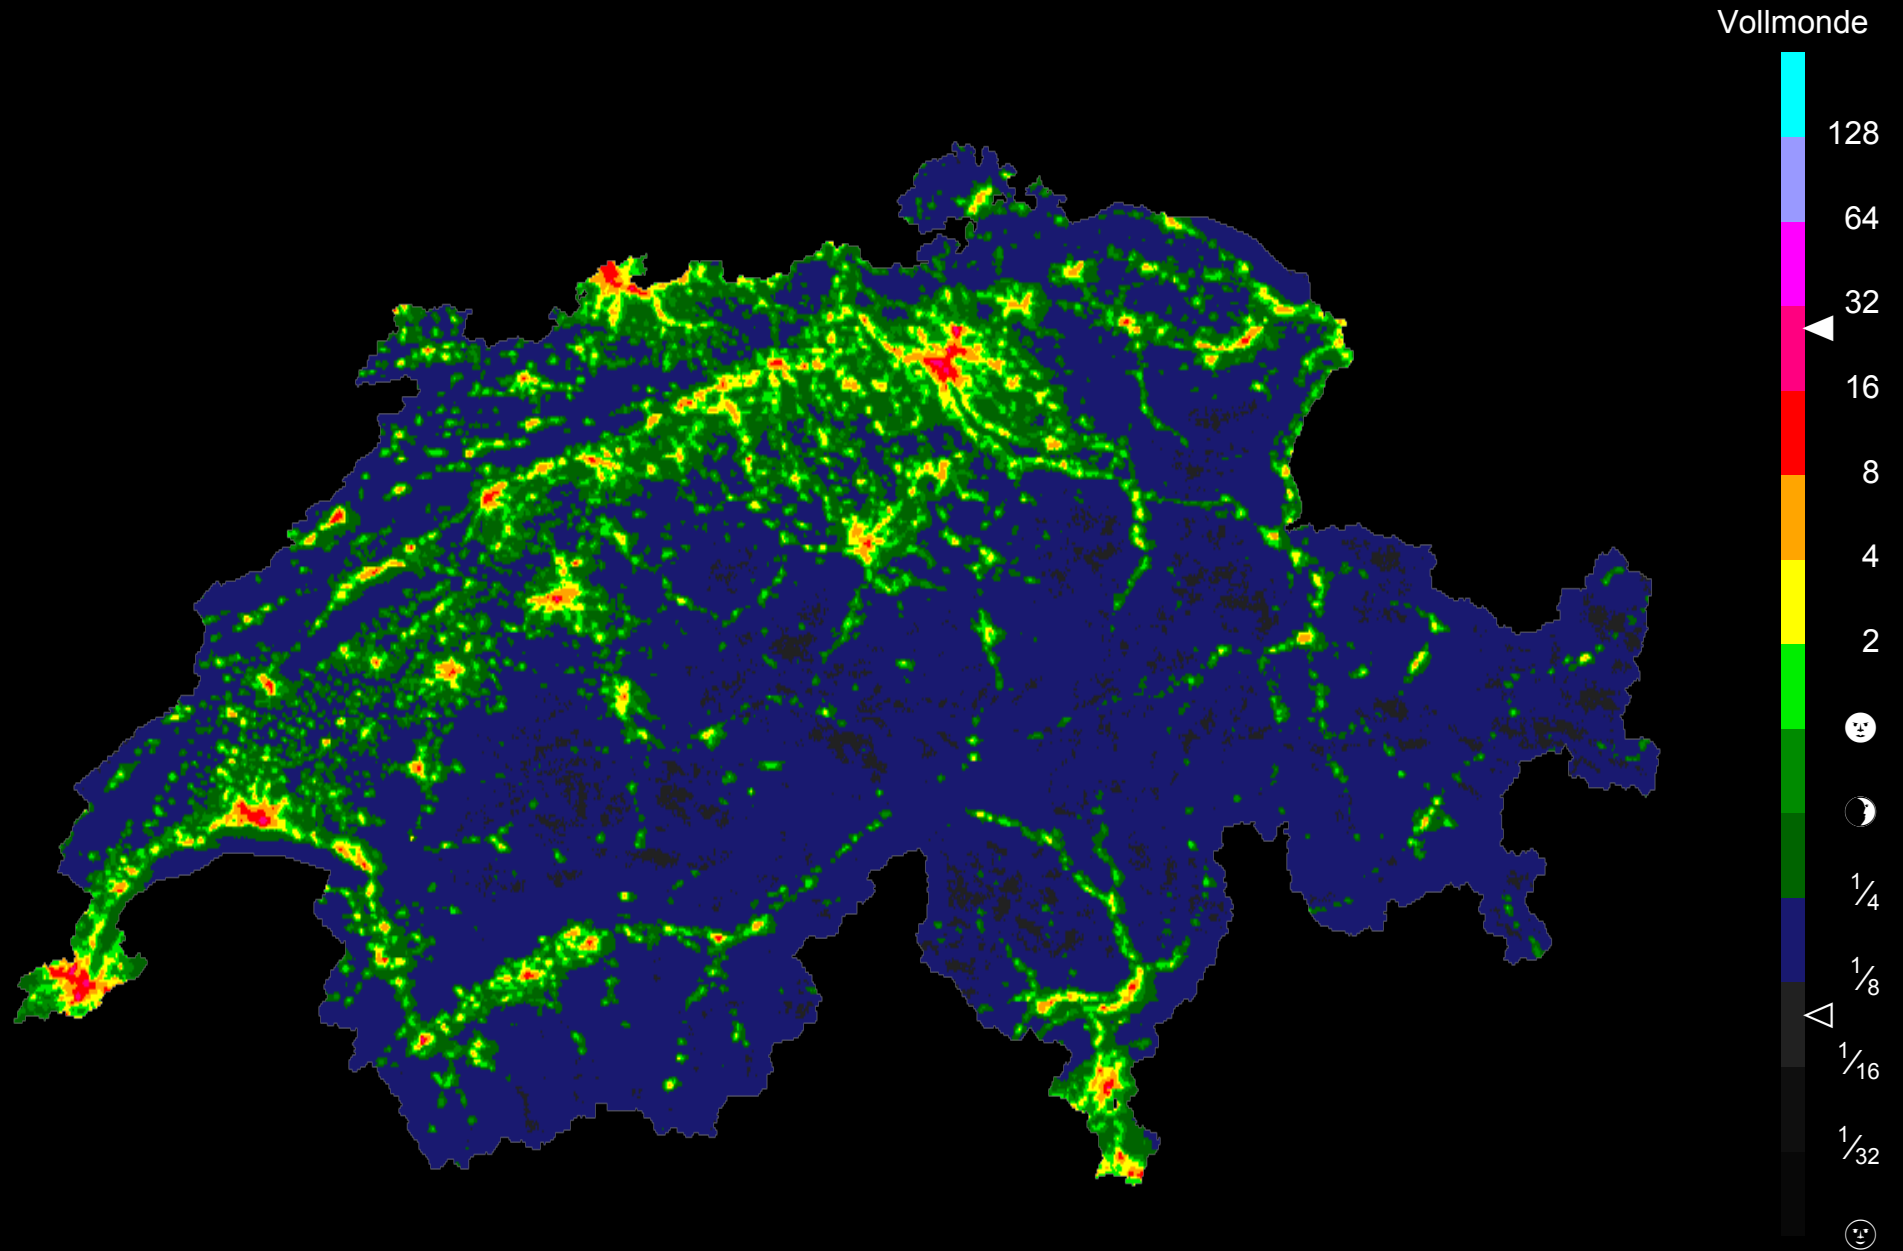

Lichtemissionen der Schweiz · 2020 · Dark-Sky Switzerland

Image and data processing by NOAA's National Geophysical Data Center
Swiss grid and boundary: Federal Office of Topography swisstopo
Map data processing: Lukas D. Schuler for Dark-Sky Switzerland