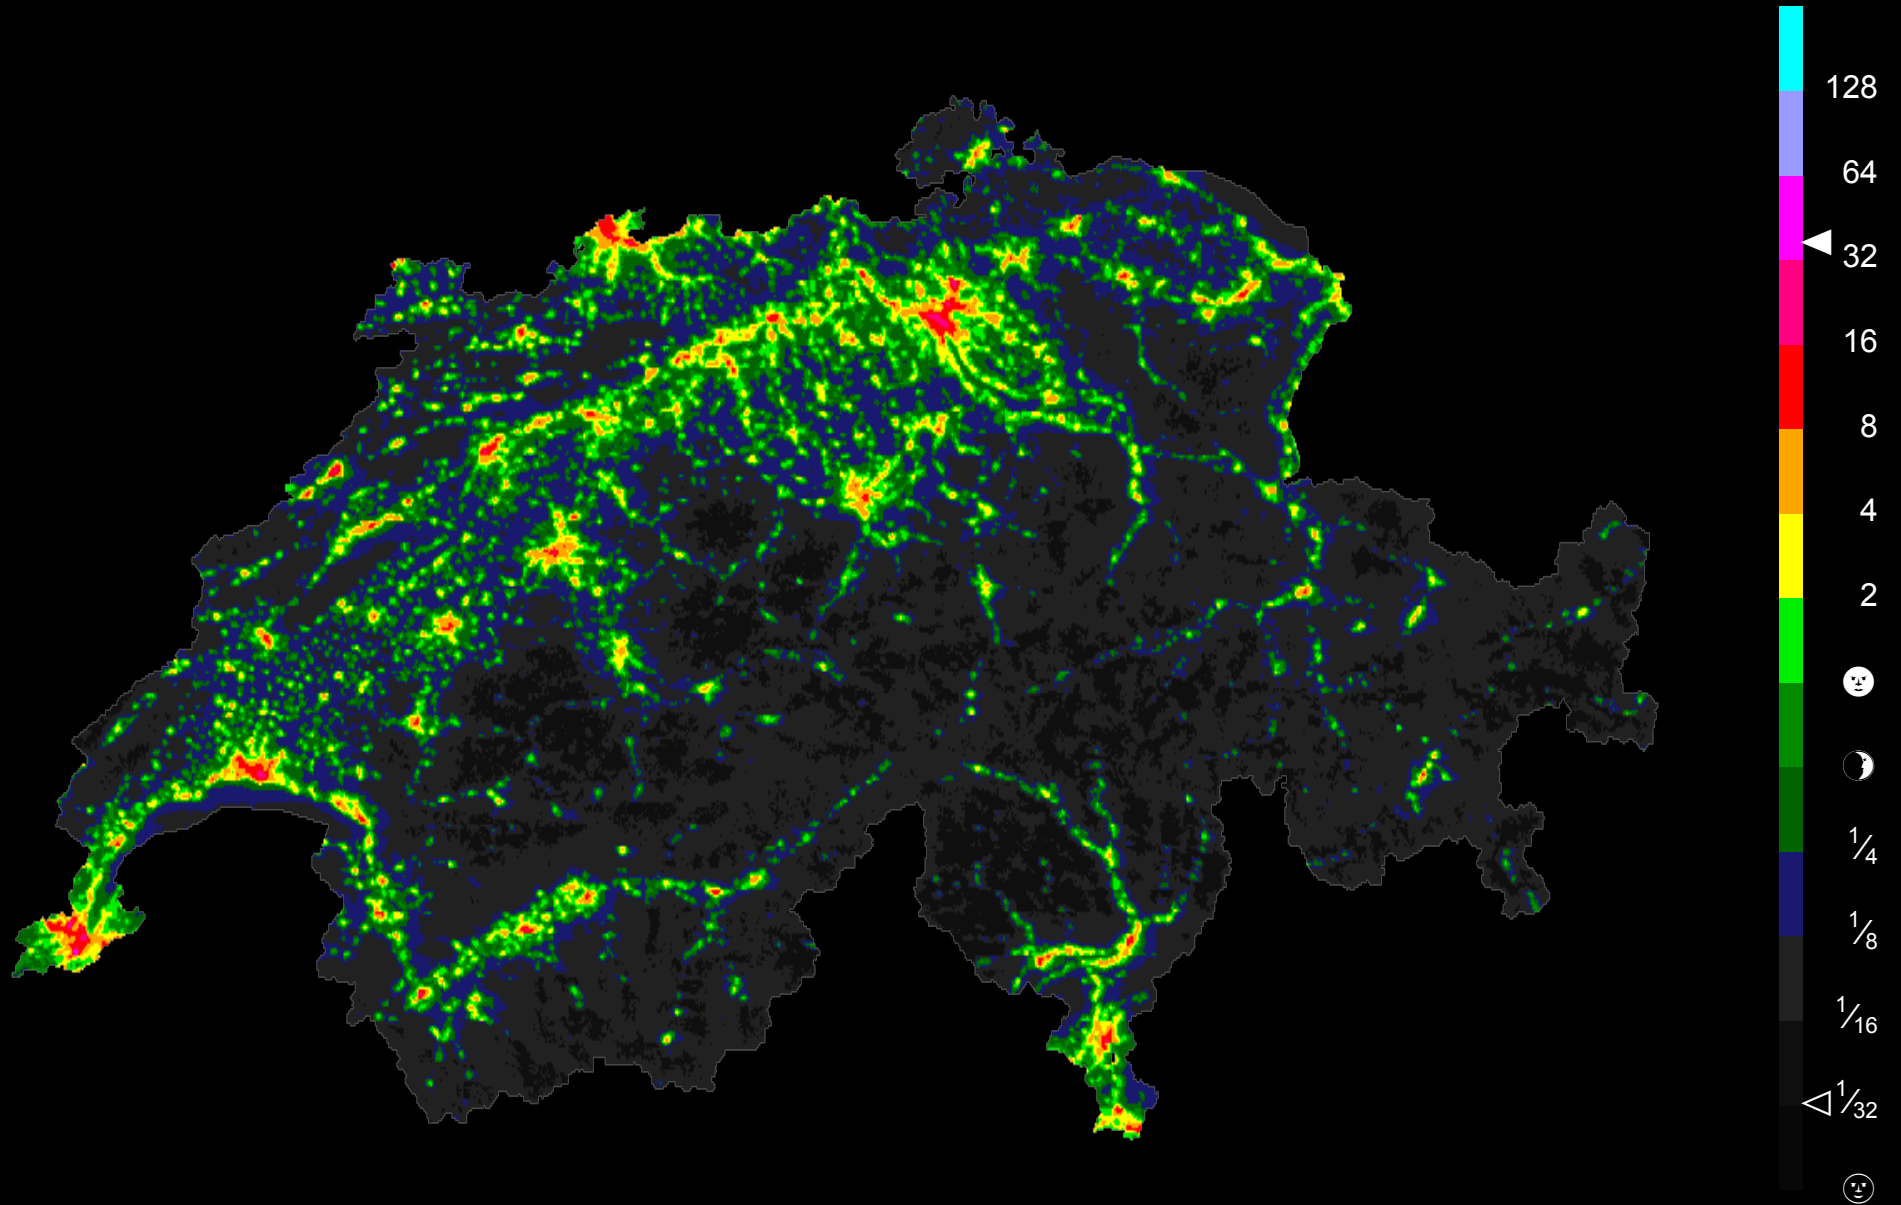

Emissioni di luce in Svizzera · 2017 · Dark-Sky Switzerland

equivalente in
lune piene

Image and data processing by NOAA's National Geophysical Data Center
Swiss grid and boundary: Federal Office of Topography swisstopo
Map data processing: Lukas D. Schuler for Dark-Sky Switzerland