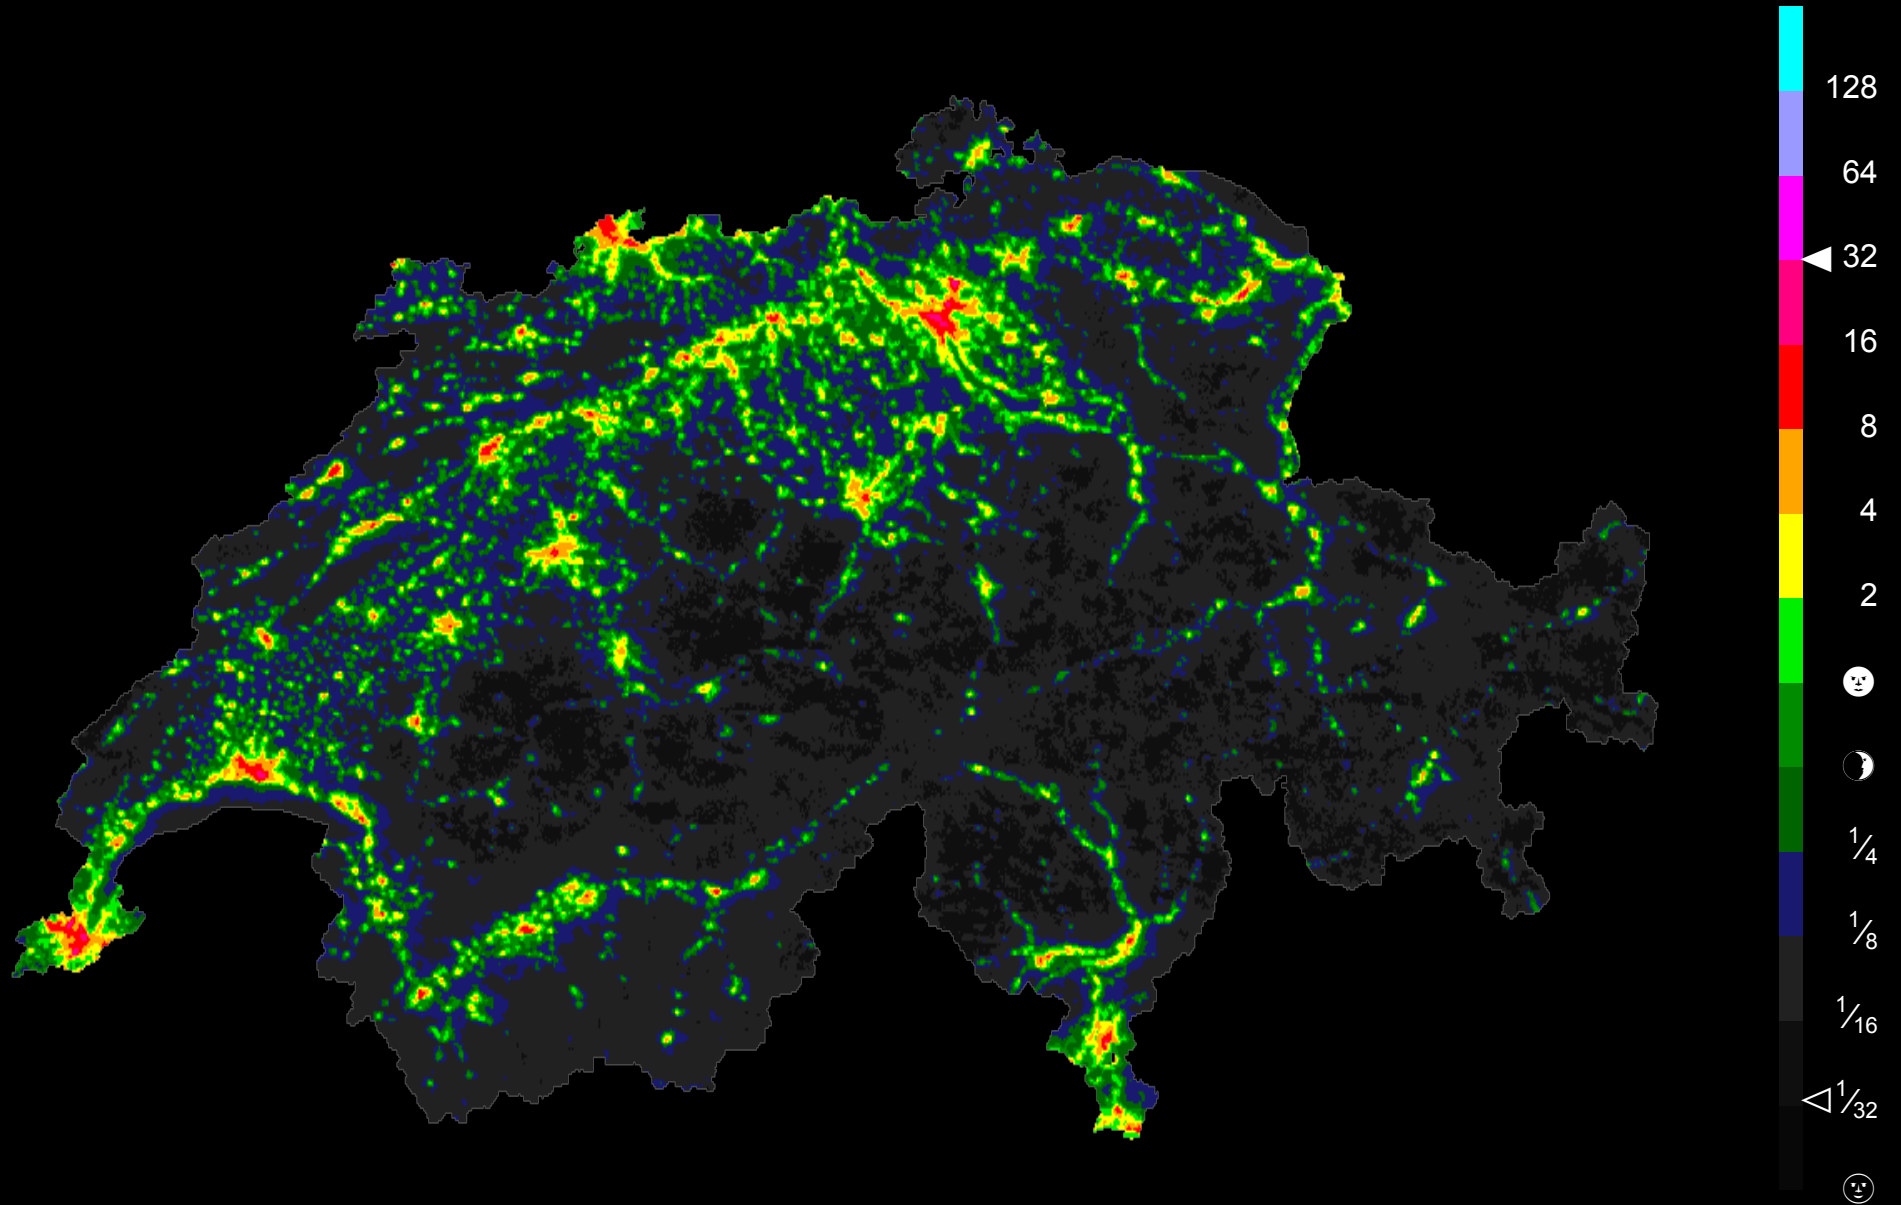

Emissioni di luce in Svizzera · 2018 · Dark-Sky Switzerland

equivalente in
lune piene

Image and data processing by NOAA's National Geophysical Data Center
Swiss grid and boundary: Federal Office of Topography swisstopo
Map data processing: Lukas D. Schuler for Dark-Sky Switzerland