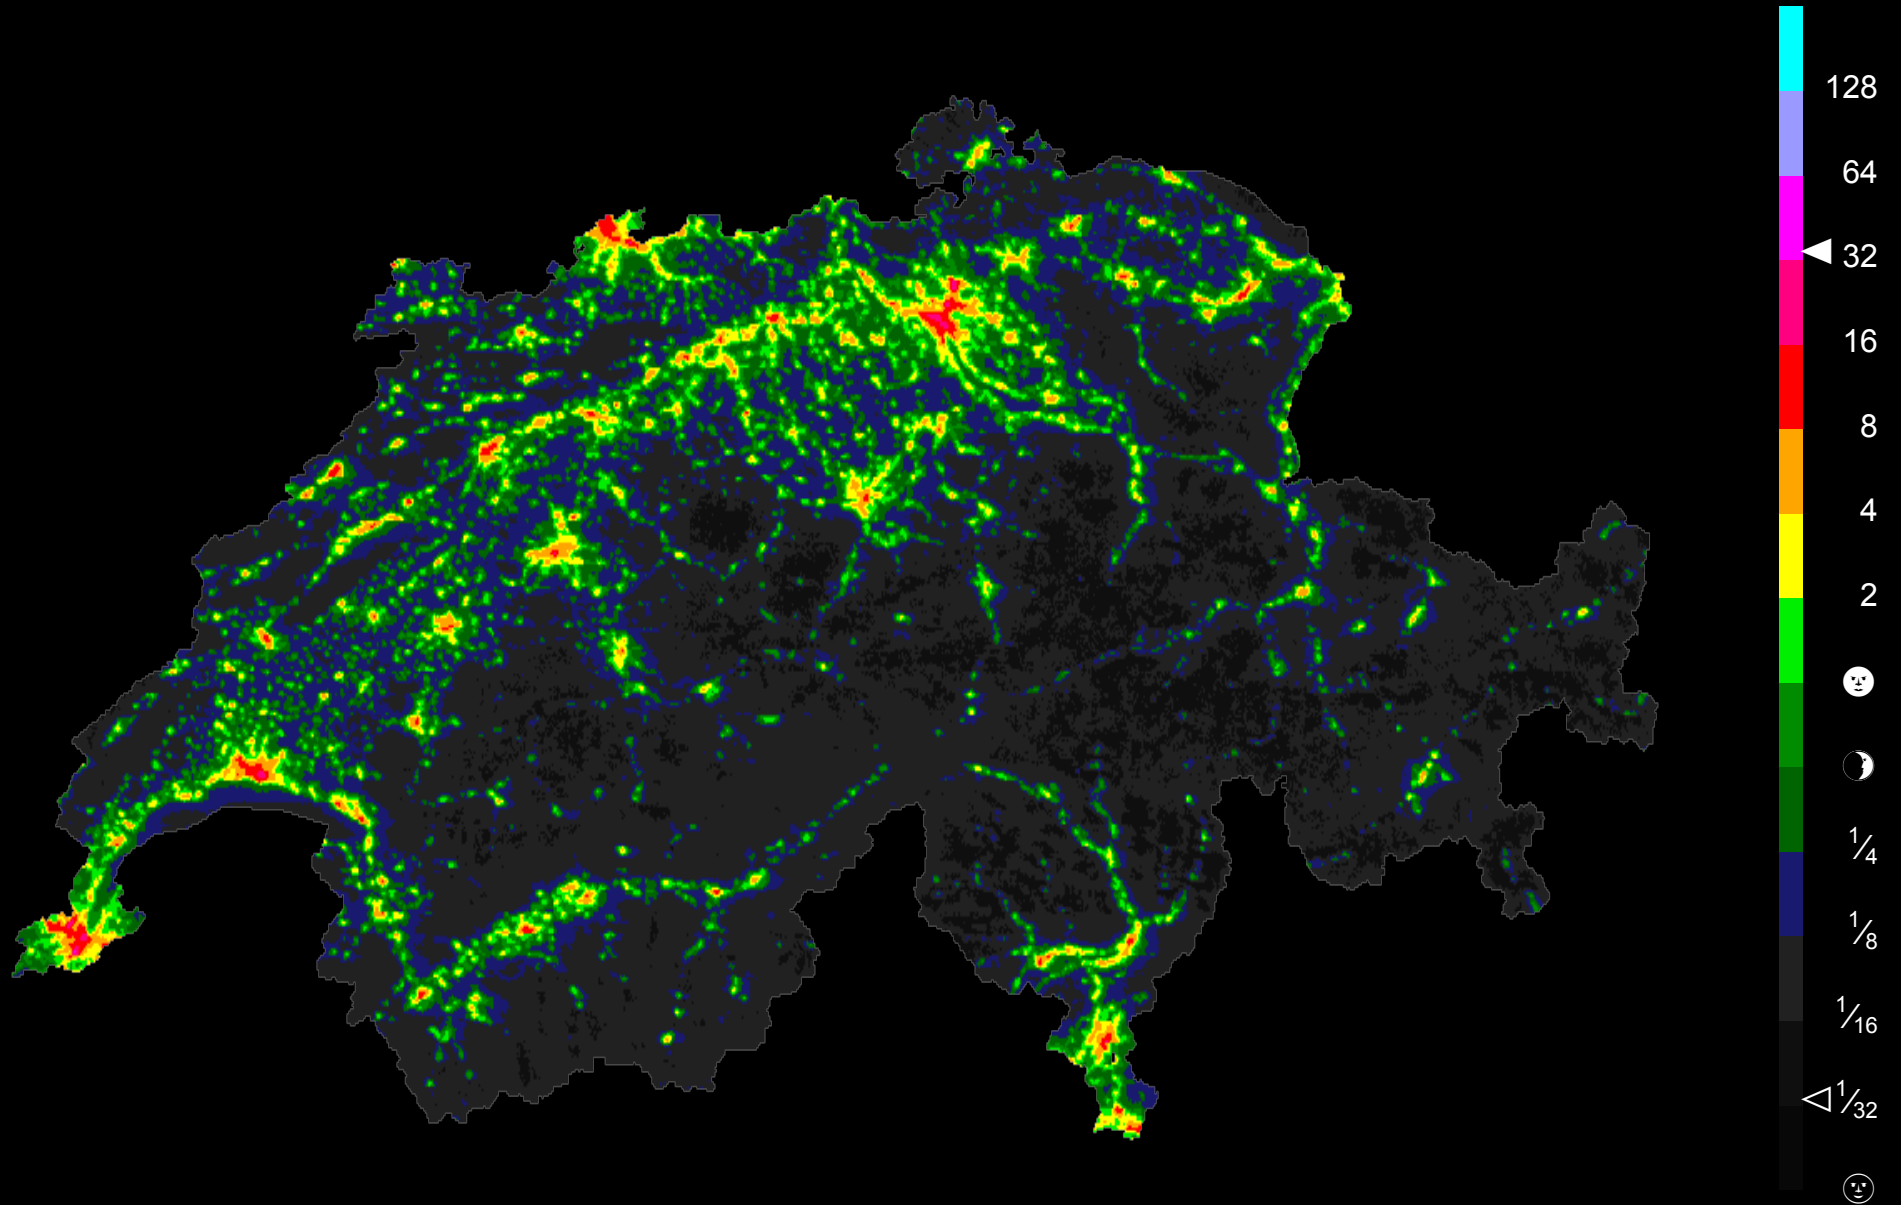

Emissioni di luce in Svizzera · 2019 · Dark-Sky Switzerland

equivalente in
lune piene

Image and data processing by NOAA's National Geophysical Data Center
Swiss grid and boundary: Federal Office of Topography swisstopo
Map data processing: Lukas D. Schuler for Dark-Sky Switzerland