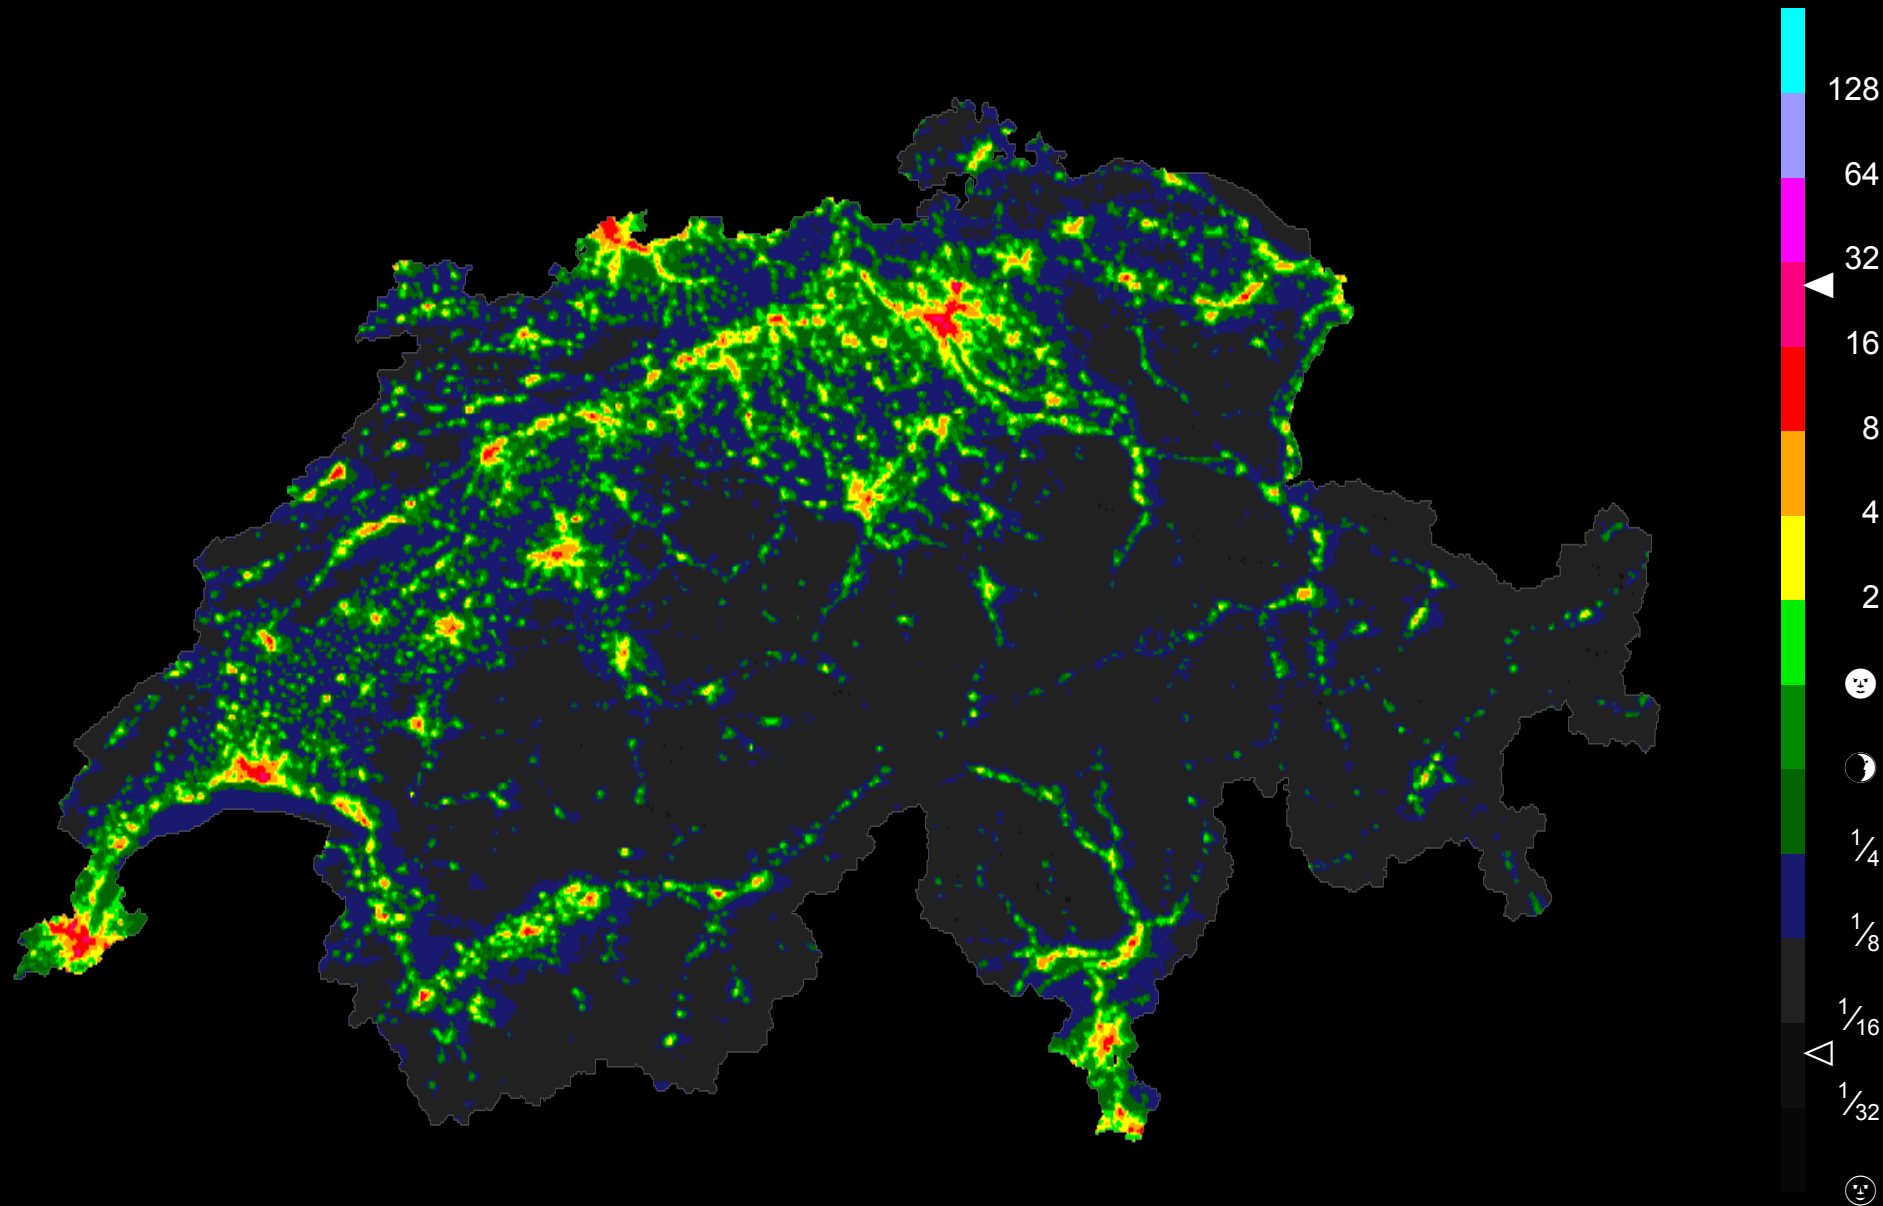

Emissioni di luce in Svizzera · 2020 · Dark-Sky Switzerland

equivalente in
lune piene

Image and data processing by NOAA's National Geophysical Data Center
Swiss grid and boundary: Federal Office of Topography swisstopo
Map data processing: Lukas D. Schuler for Dark-Sky Switzerland