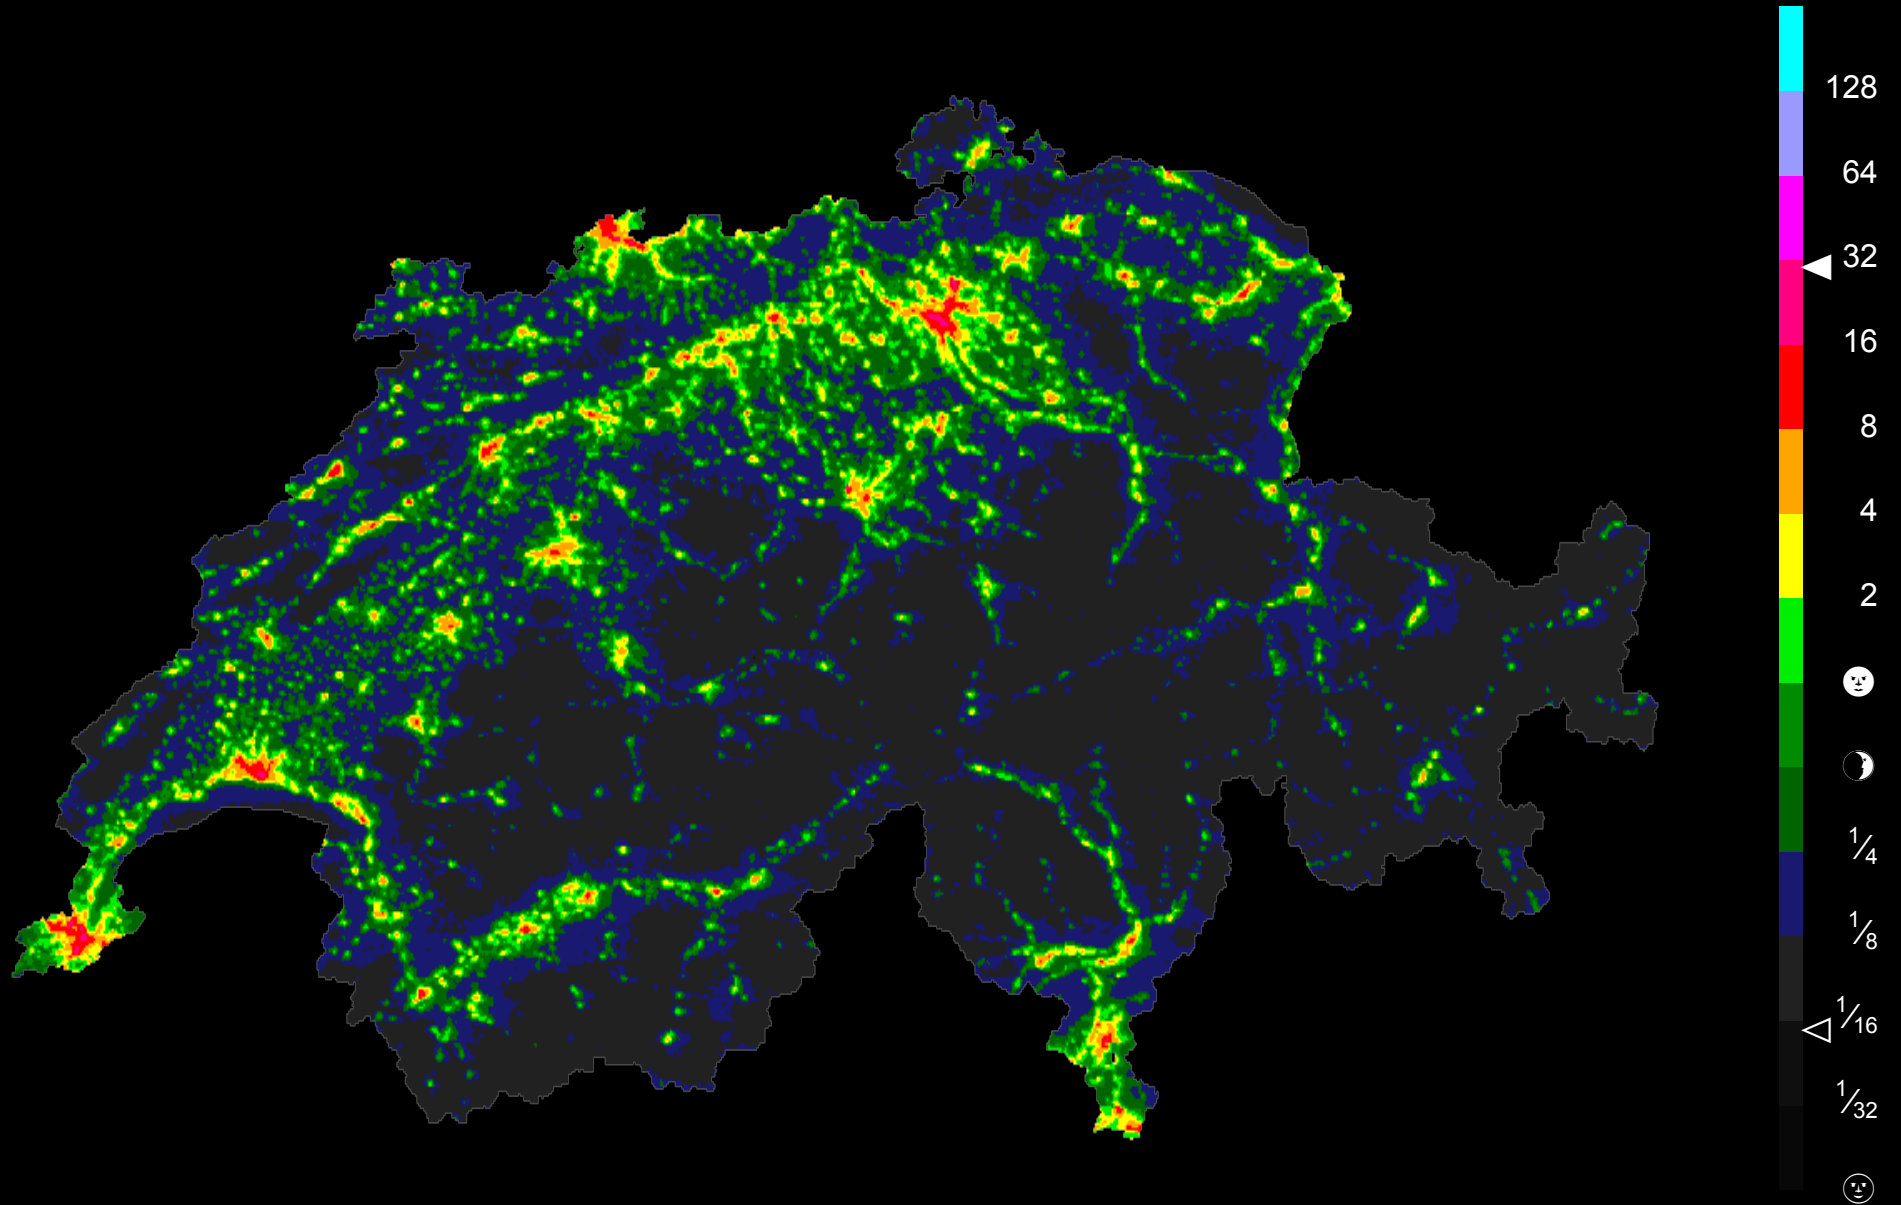

Emissioni di luce in Svizzera · 2021 · Dark-Sky Switzerland

equivalente in
lune piene

Image and data processing by NOAA's National Geophysical Data Center
Swiss grid and boundary: Federal Office of Topography swisstopo
Map data processing: Lukas D. Schuler for Dark-Sky Switzerland