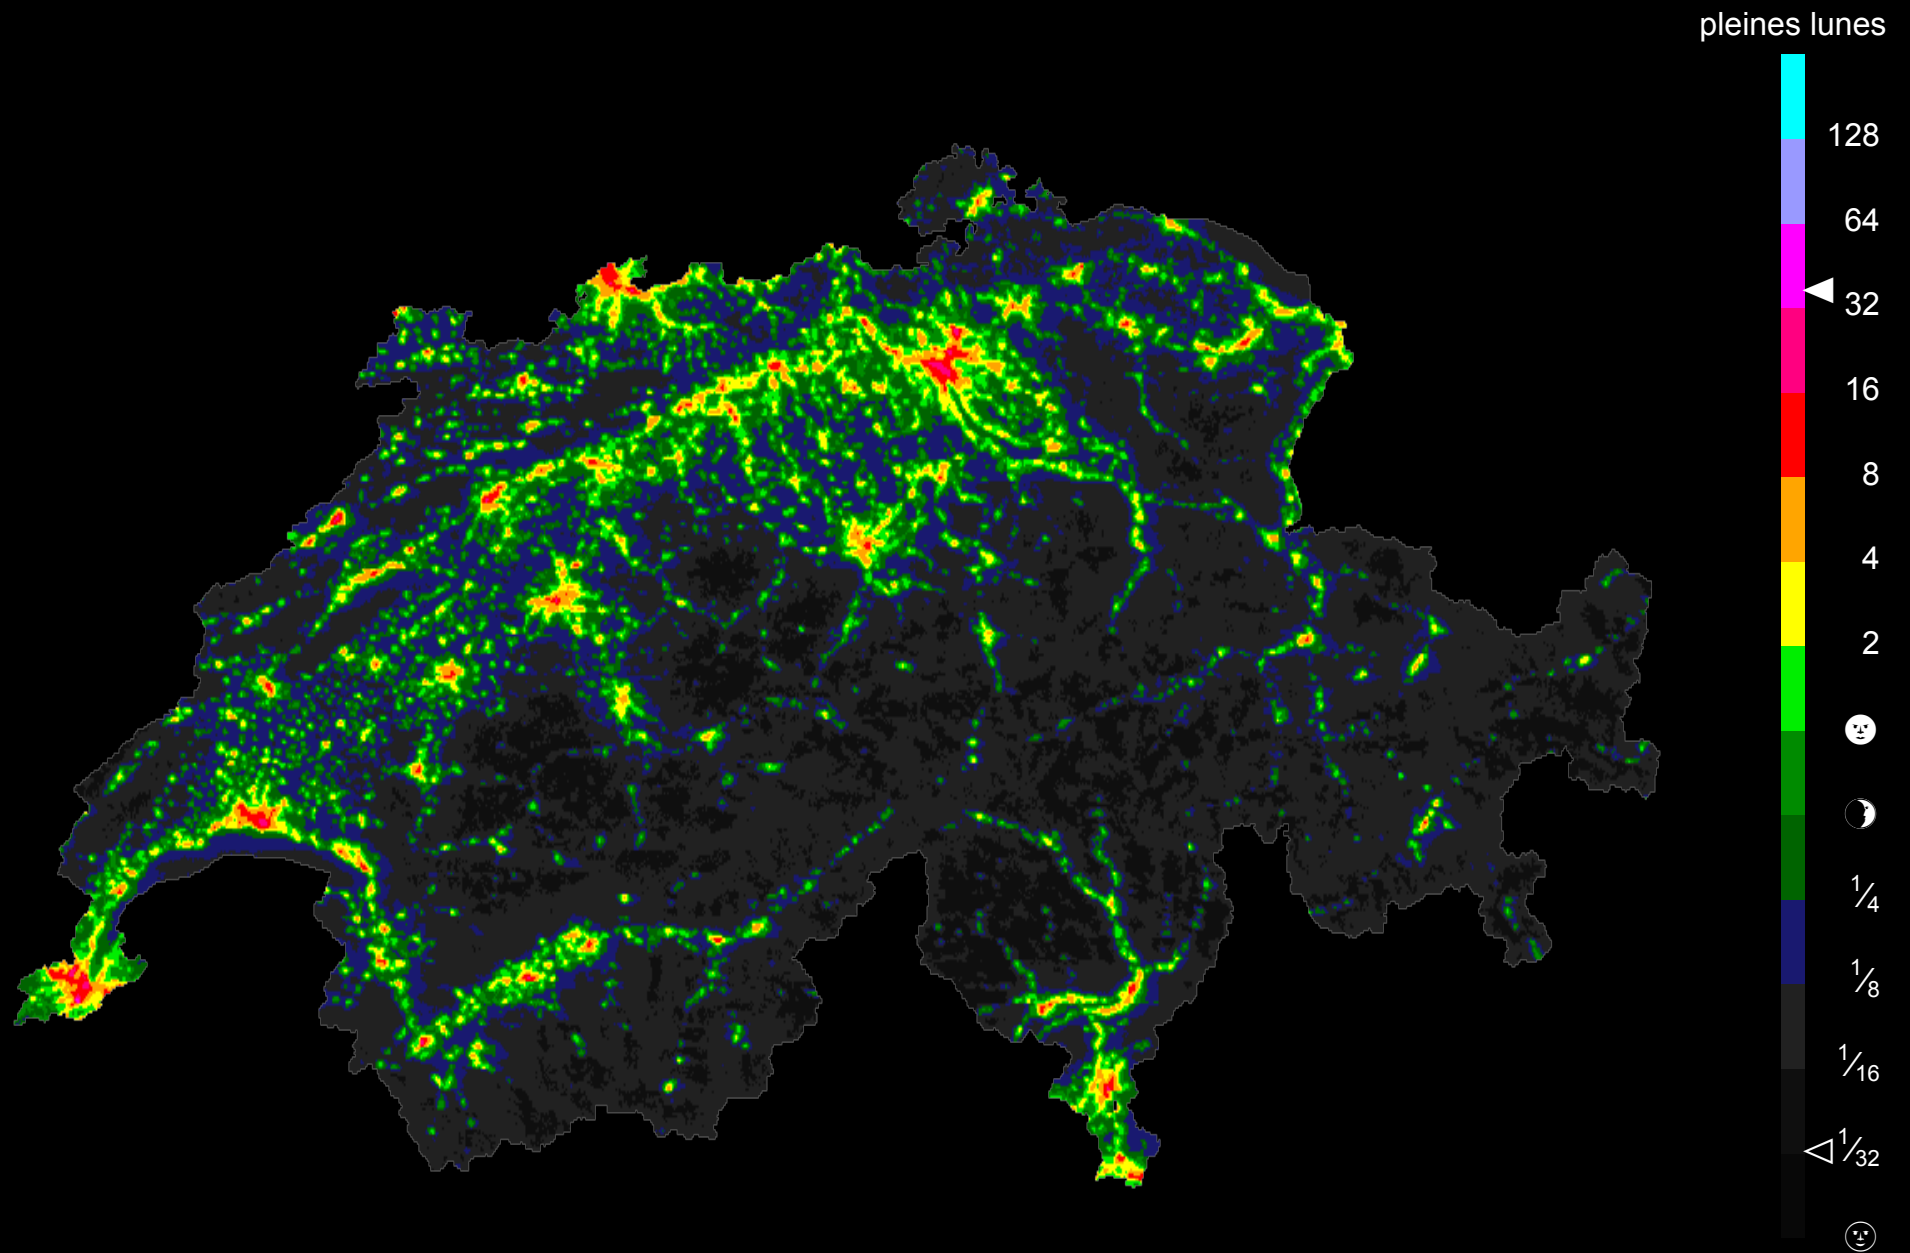

Émissions lumineuses de la Suisse · 2017 · Dark-Sky Switzerland

Image and data processing by NOAA's National Geophysical Data Center
Swiss grid and boundary: Federal Office of Topography swisstopo
Map data processing: Lukas D. Schuler for Dark-Sky Switzerland