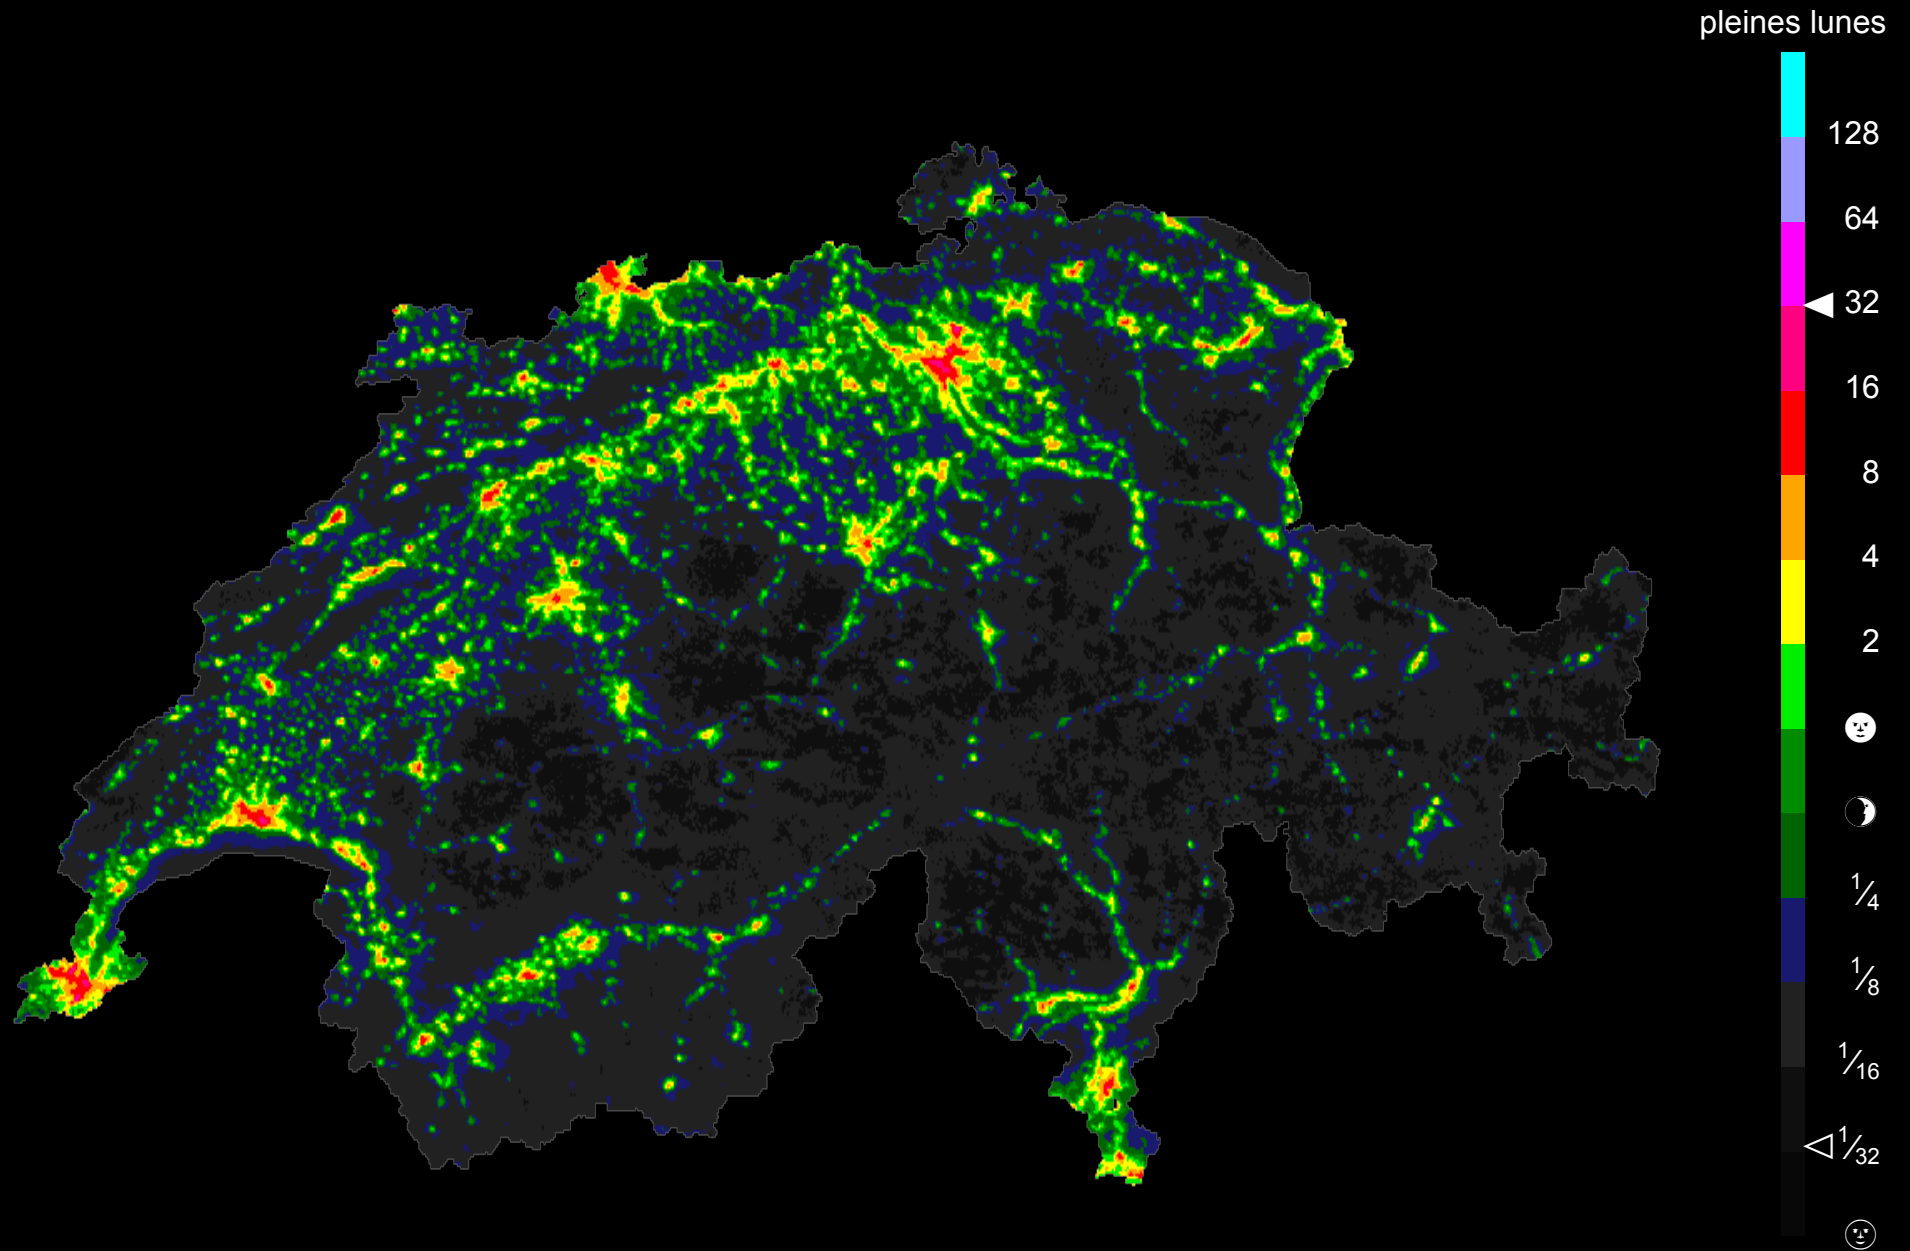

Émissions lumineuses de la Suisse · 2018 · Dark-Sky Switzerland

Image and data processing by NOAA's National Geophysical Data Center
Swiss grid and boundary: Federal Office of Topography swisstopo
Map data processing: Lukas D. Schuler for Dark-Sky Switzerland