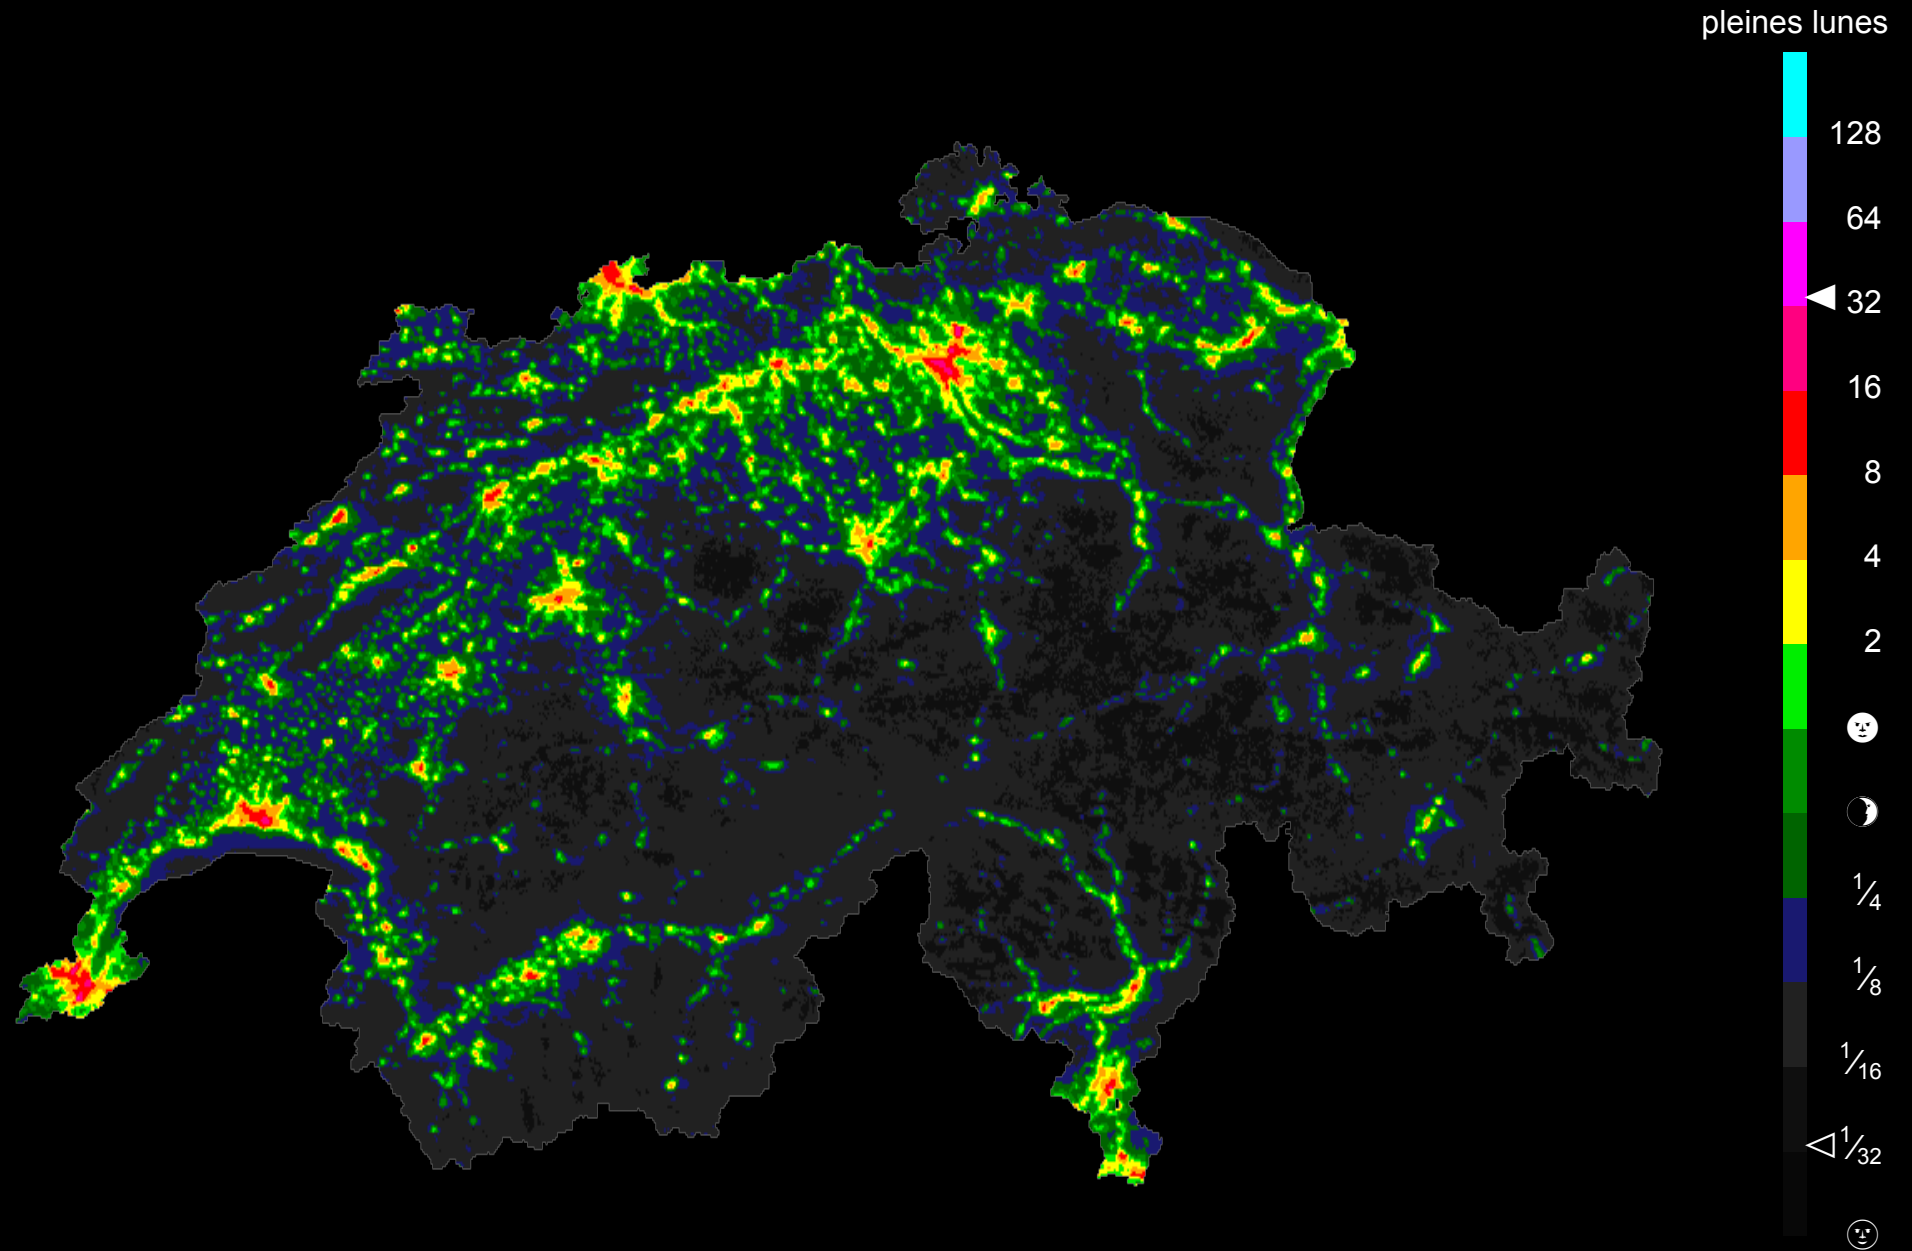

# Émissions lumineuses de la Suisse · 2019 · Dark-Sky Switzerland

Image and data processing by NOAA's National Geophysical Data Center  
Swiss grid and boundary: Federal Office of Topography swisstopo  
Map data processing: Lukas D. Schuler for Dark-Sky Switzerland