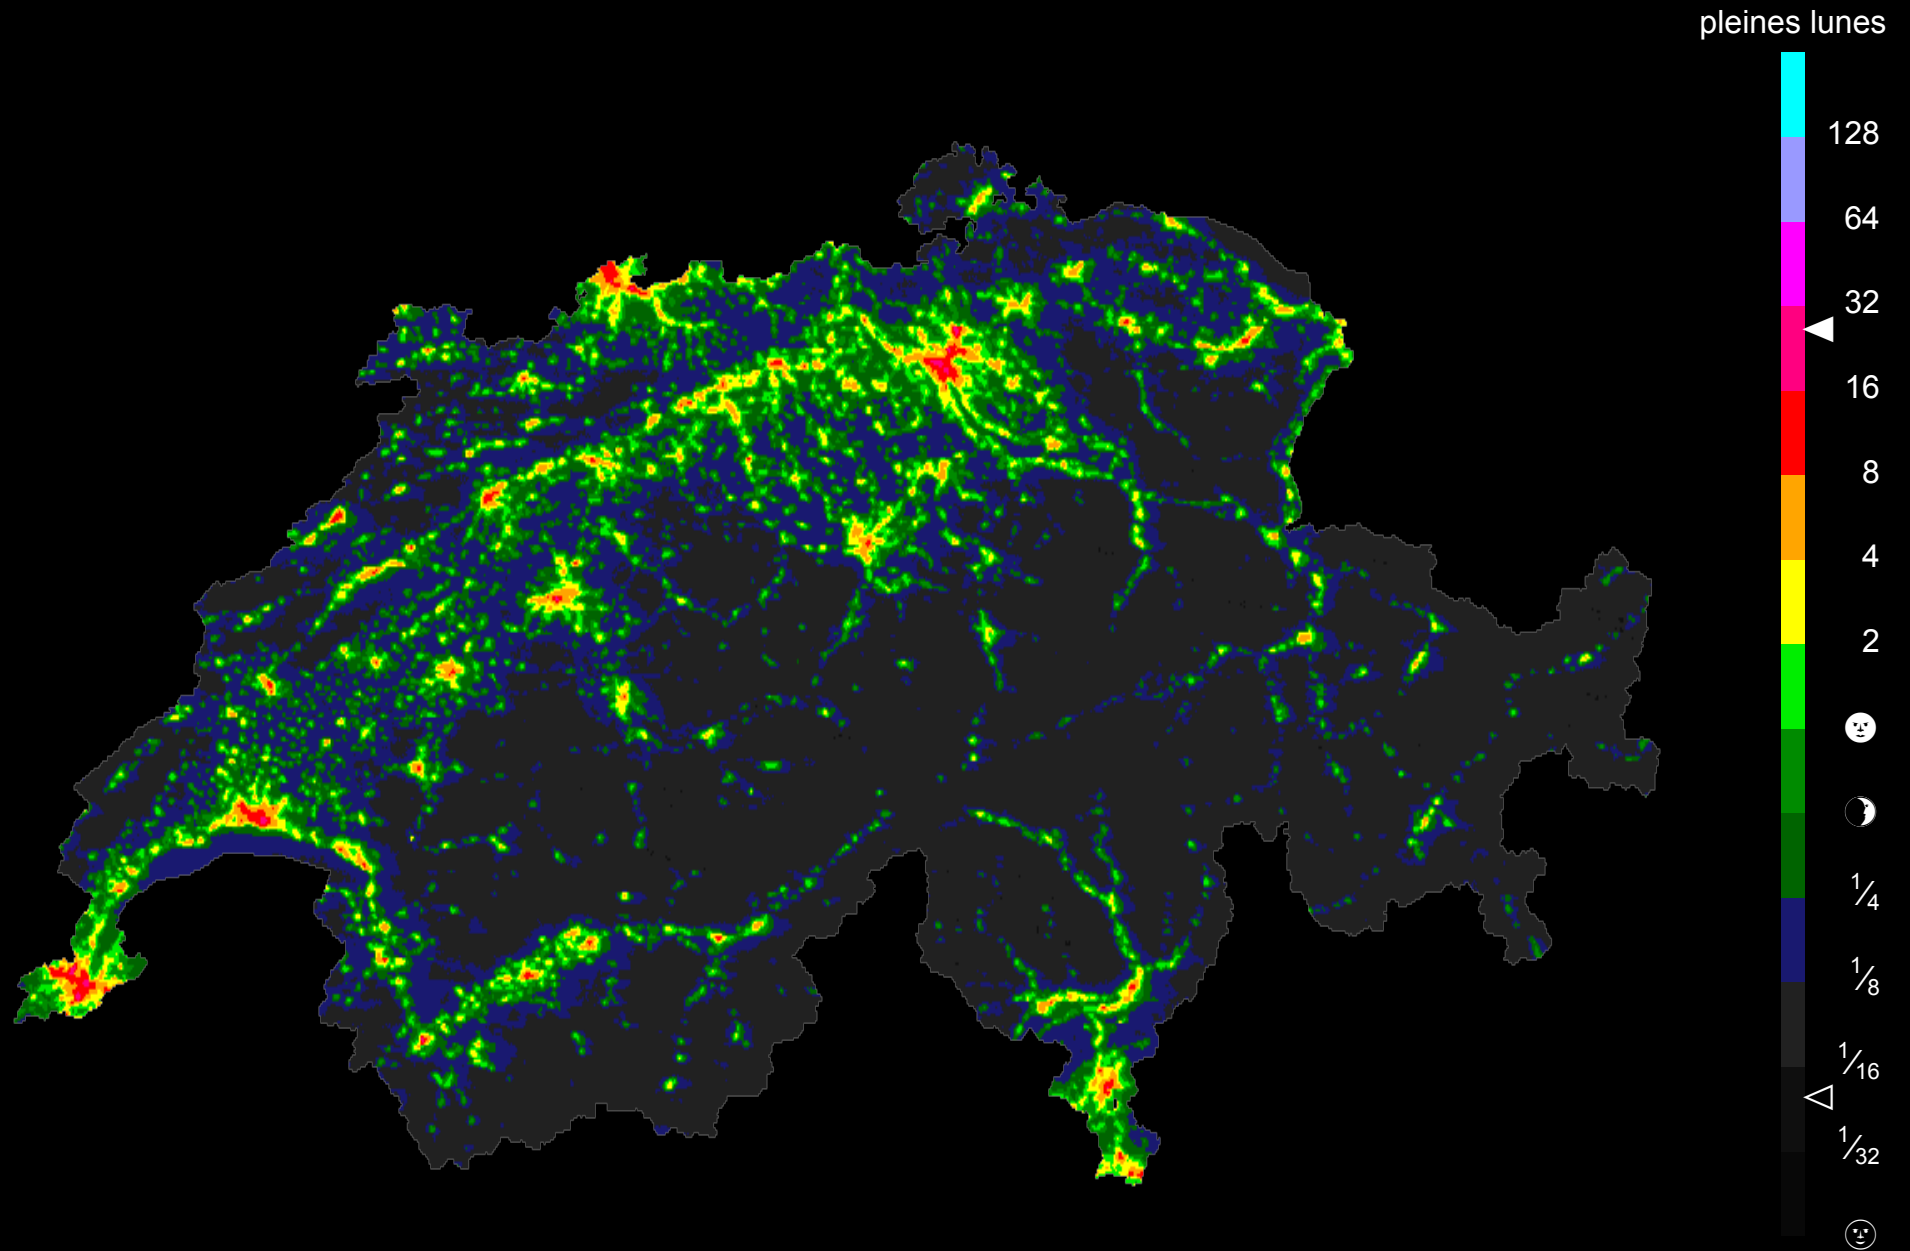

Émissions lumineuses de la Suisse · 2020 · Dark-Sky Switzerland

Image and data processing by NOAA's National Geophysical Data Center
Swiss grid and boundary: Federal Office of Topography swisstopo
Map data processing: Lukas D. Schuler for Dark-Sky Switzerland