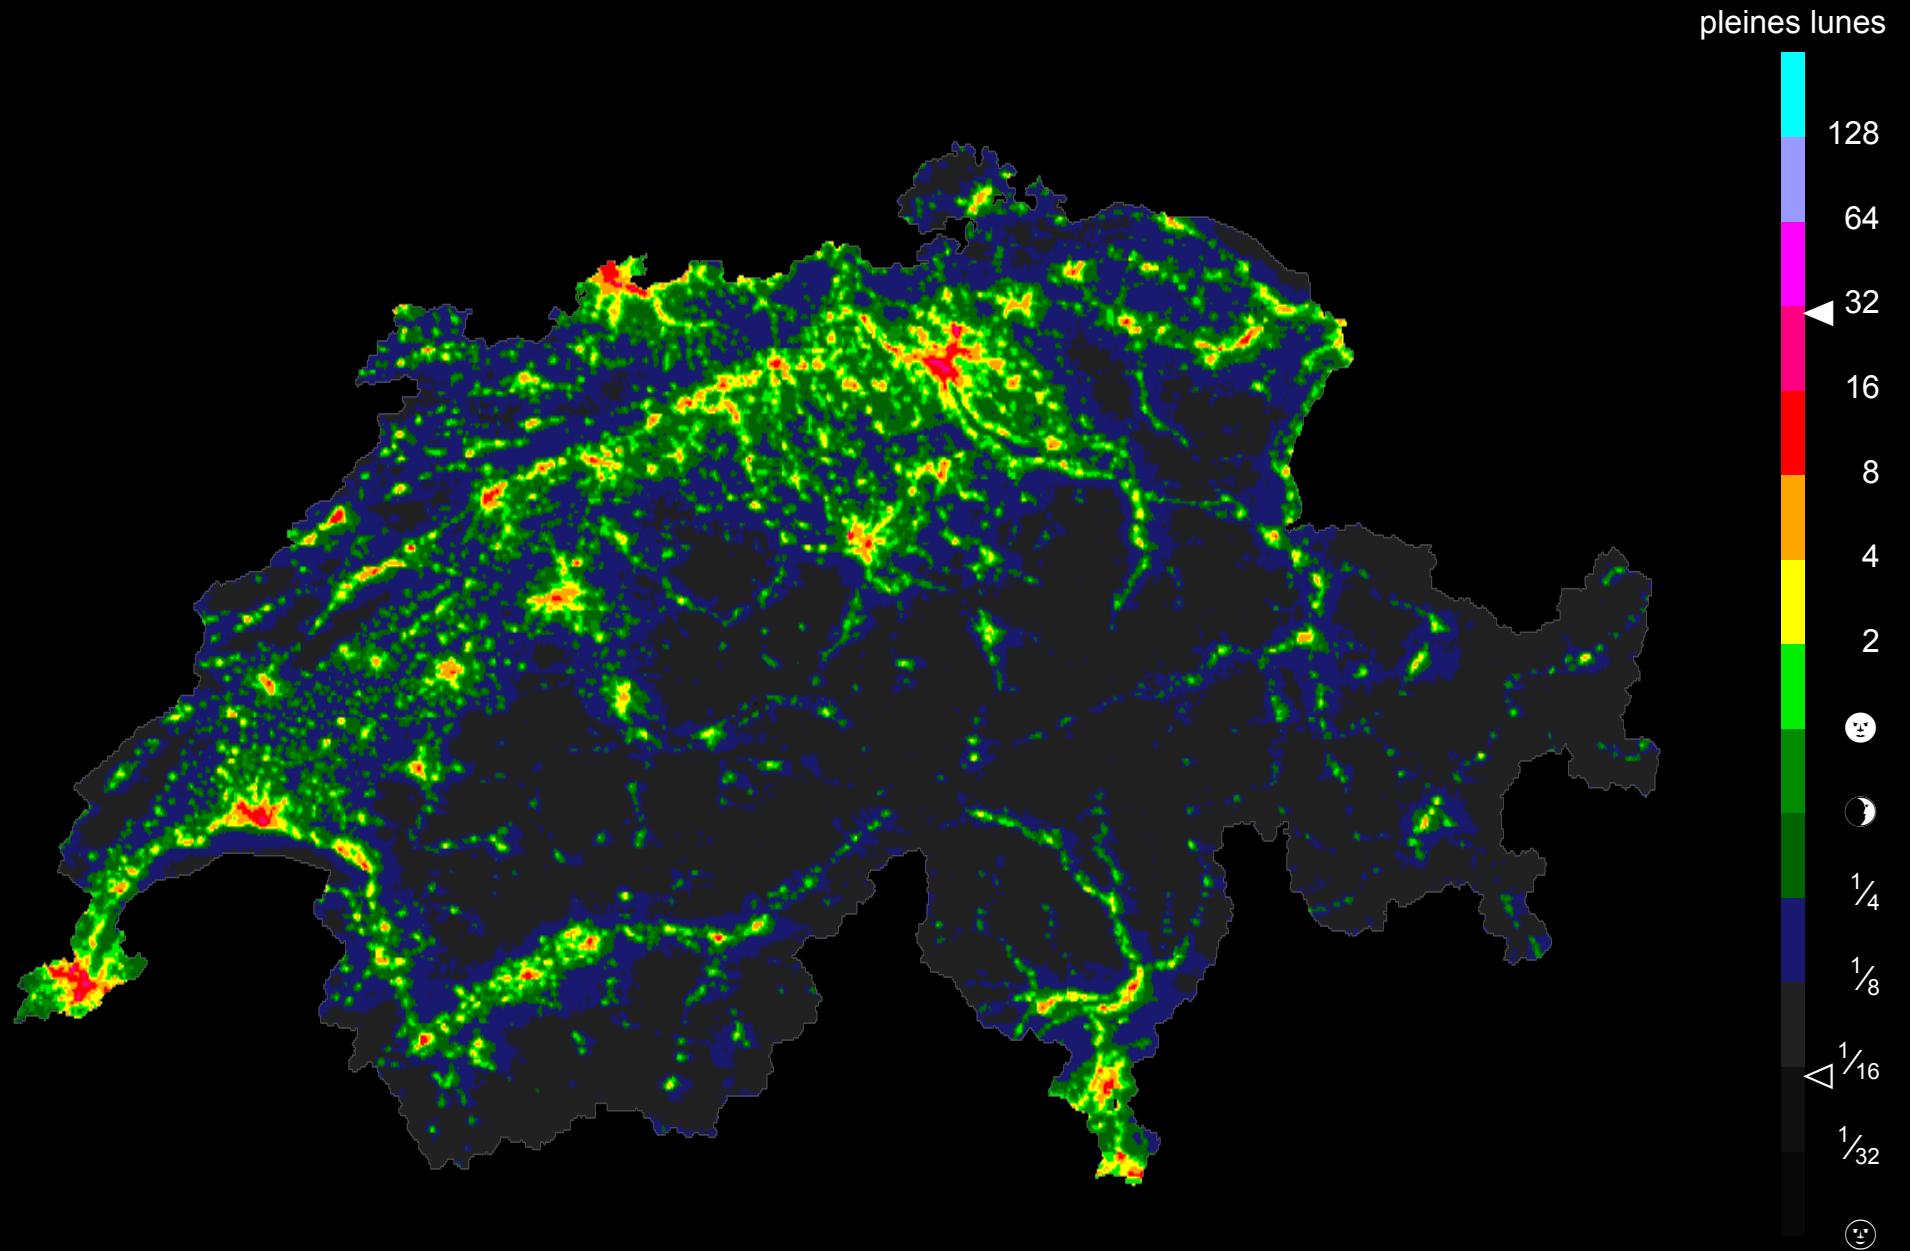

Émissions lumineuses de la Suisse · 2021 · Dark-Sky Switzerland

Image and data processing by NOAA's National Geophysical Data Center
Swiss grid and boundary: Federal Office of Topography swisstopo
Map data processing: Lukas D. Schuler for Dark-Sky Switzerland