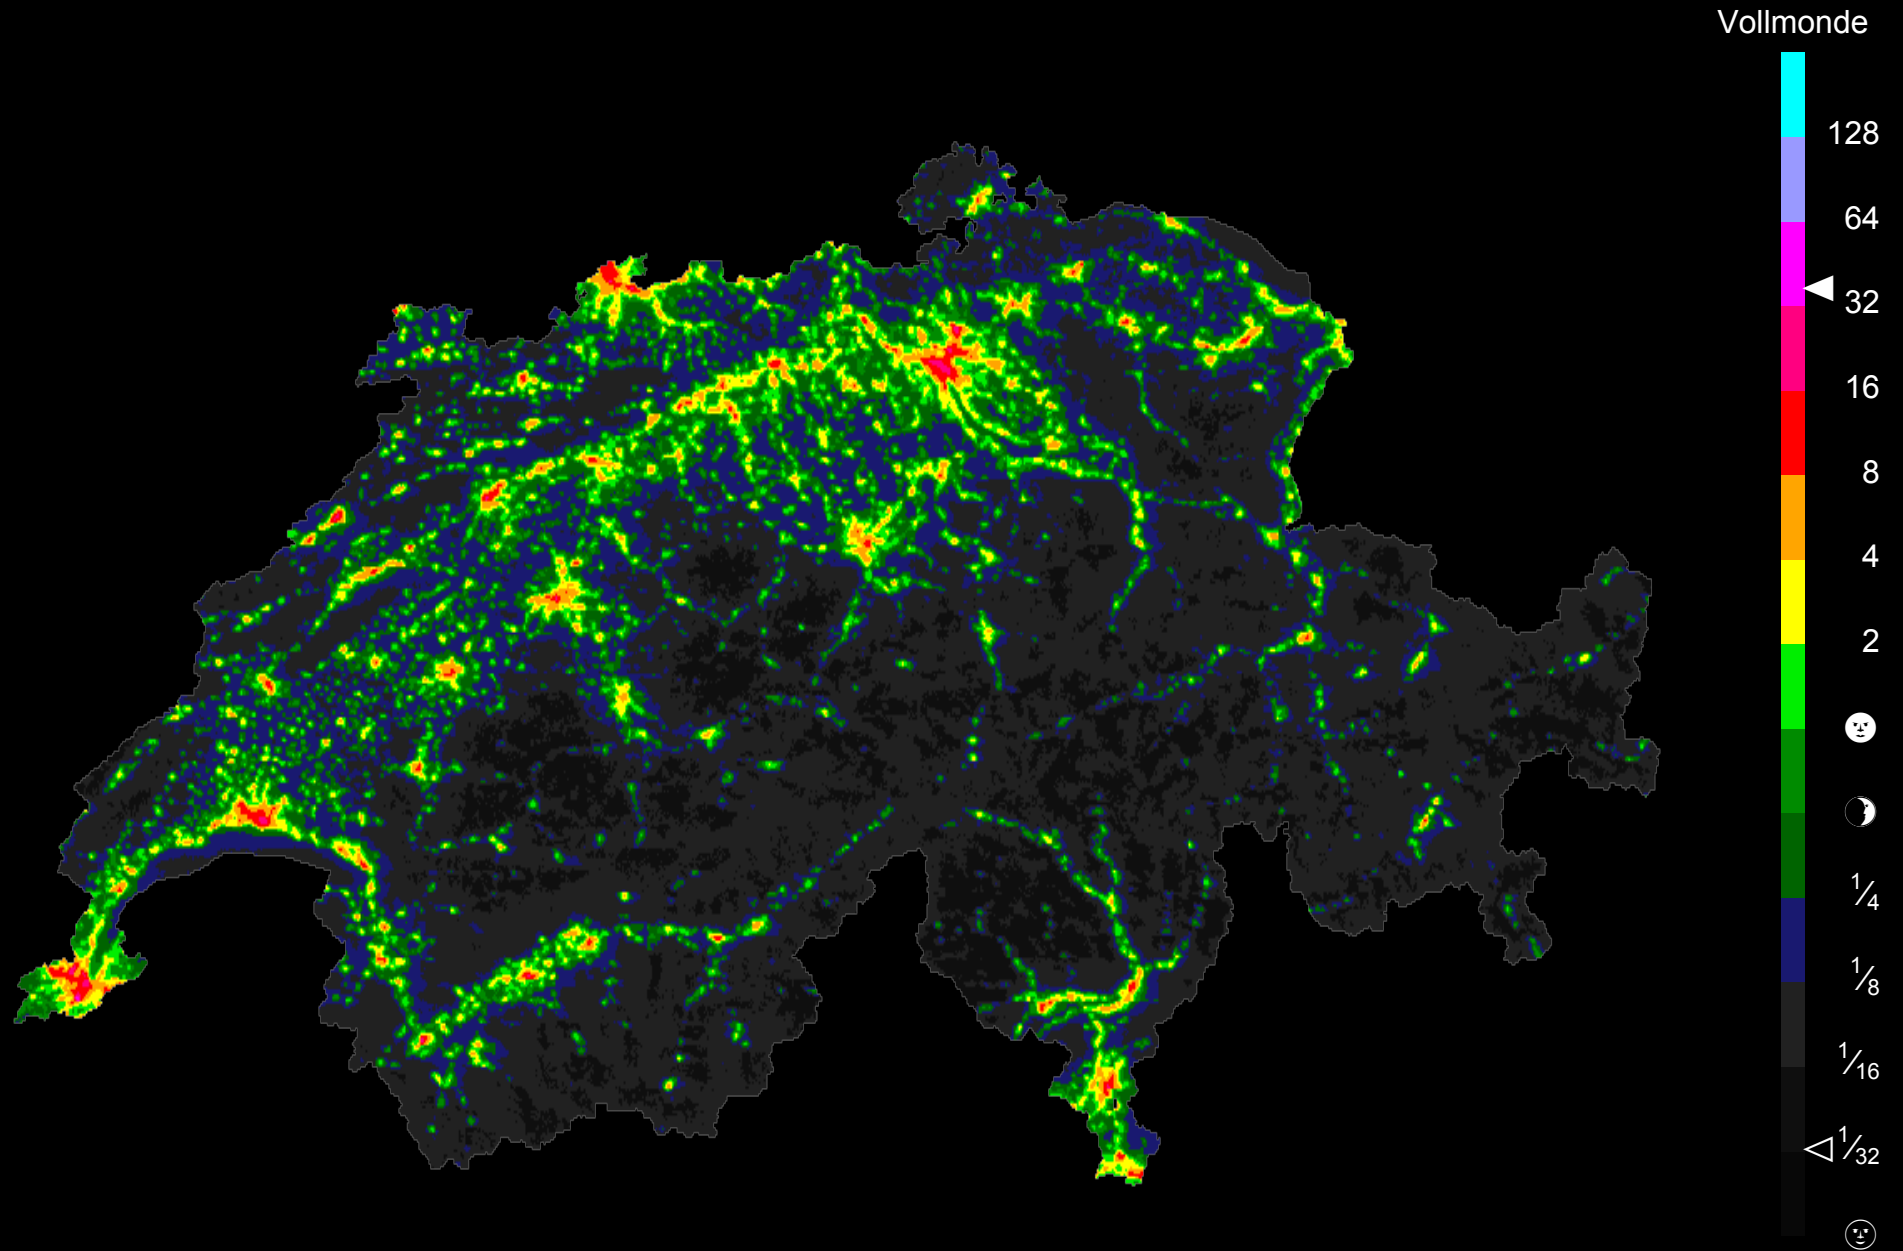

Lichtemissionen der Schweiz · 2017 · Dark-Sky Switzerland

Image and data processing by NOAA's National Geophysical Data Center
Swiss grid and boundary: Federal Office of Topography swisstopo
Map data processing: Lukas D. Schuler for Dark-Sky Switzerland