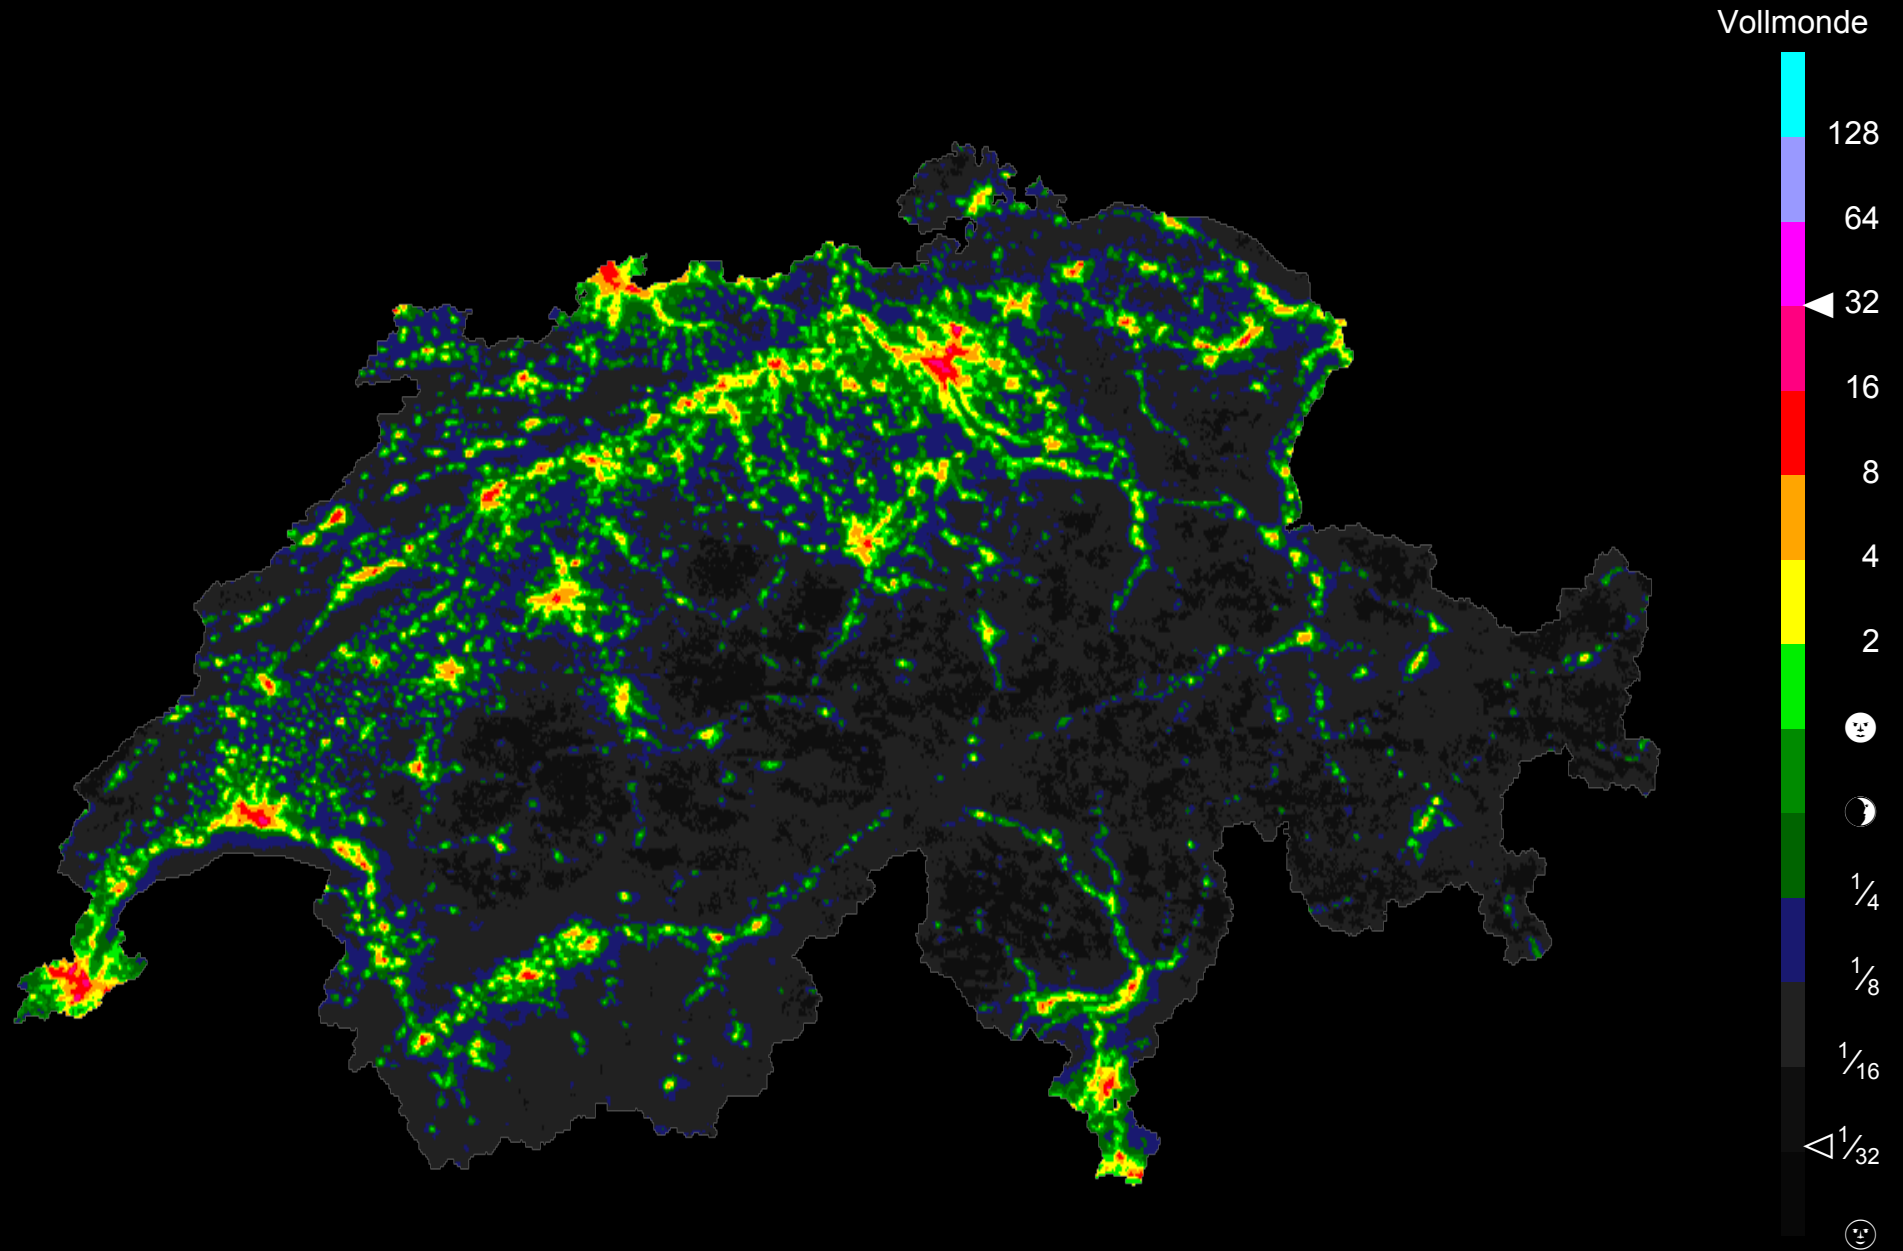

# Lichtemissionen der Schweiz · 2018 · Dark-Sky Switzerland

Image and data processing by NOAA's National Geophysical Data Center  
Swiss grid and boundary: Federal Office of Topography swisstopo  
Map data processing: Lukas D. Schuler for Dark-Sky Switzerland