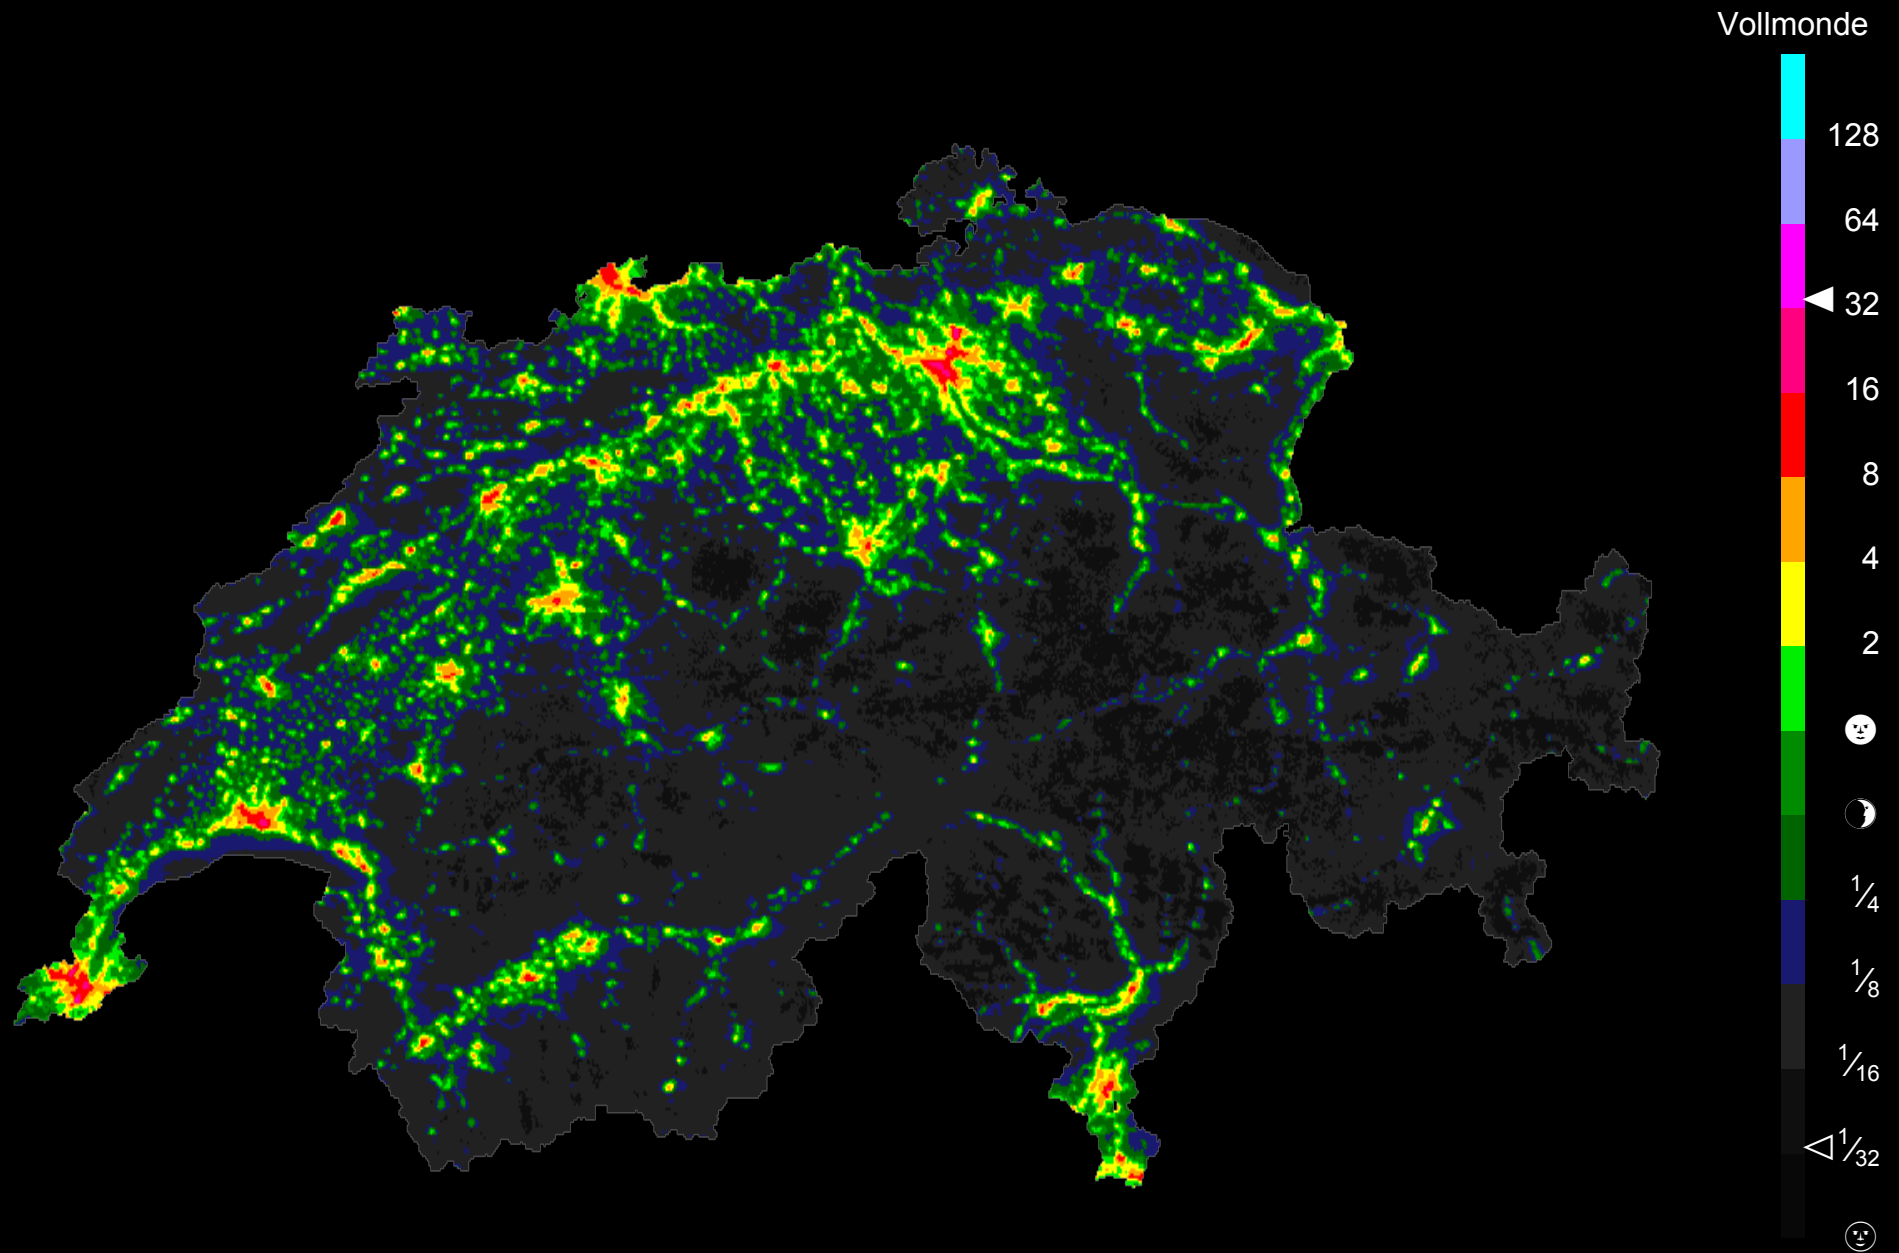

Lichtemissionen der Schweiz · 2019 · Dark-Sky Switzerland

Image and data processing by NOAA's National Geophysical Data Center
Swiss grid and boundary: Federal Office of Topography swisstopo
Map data processing: Lukas D. Schuler for Dark-Sky Switzerland