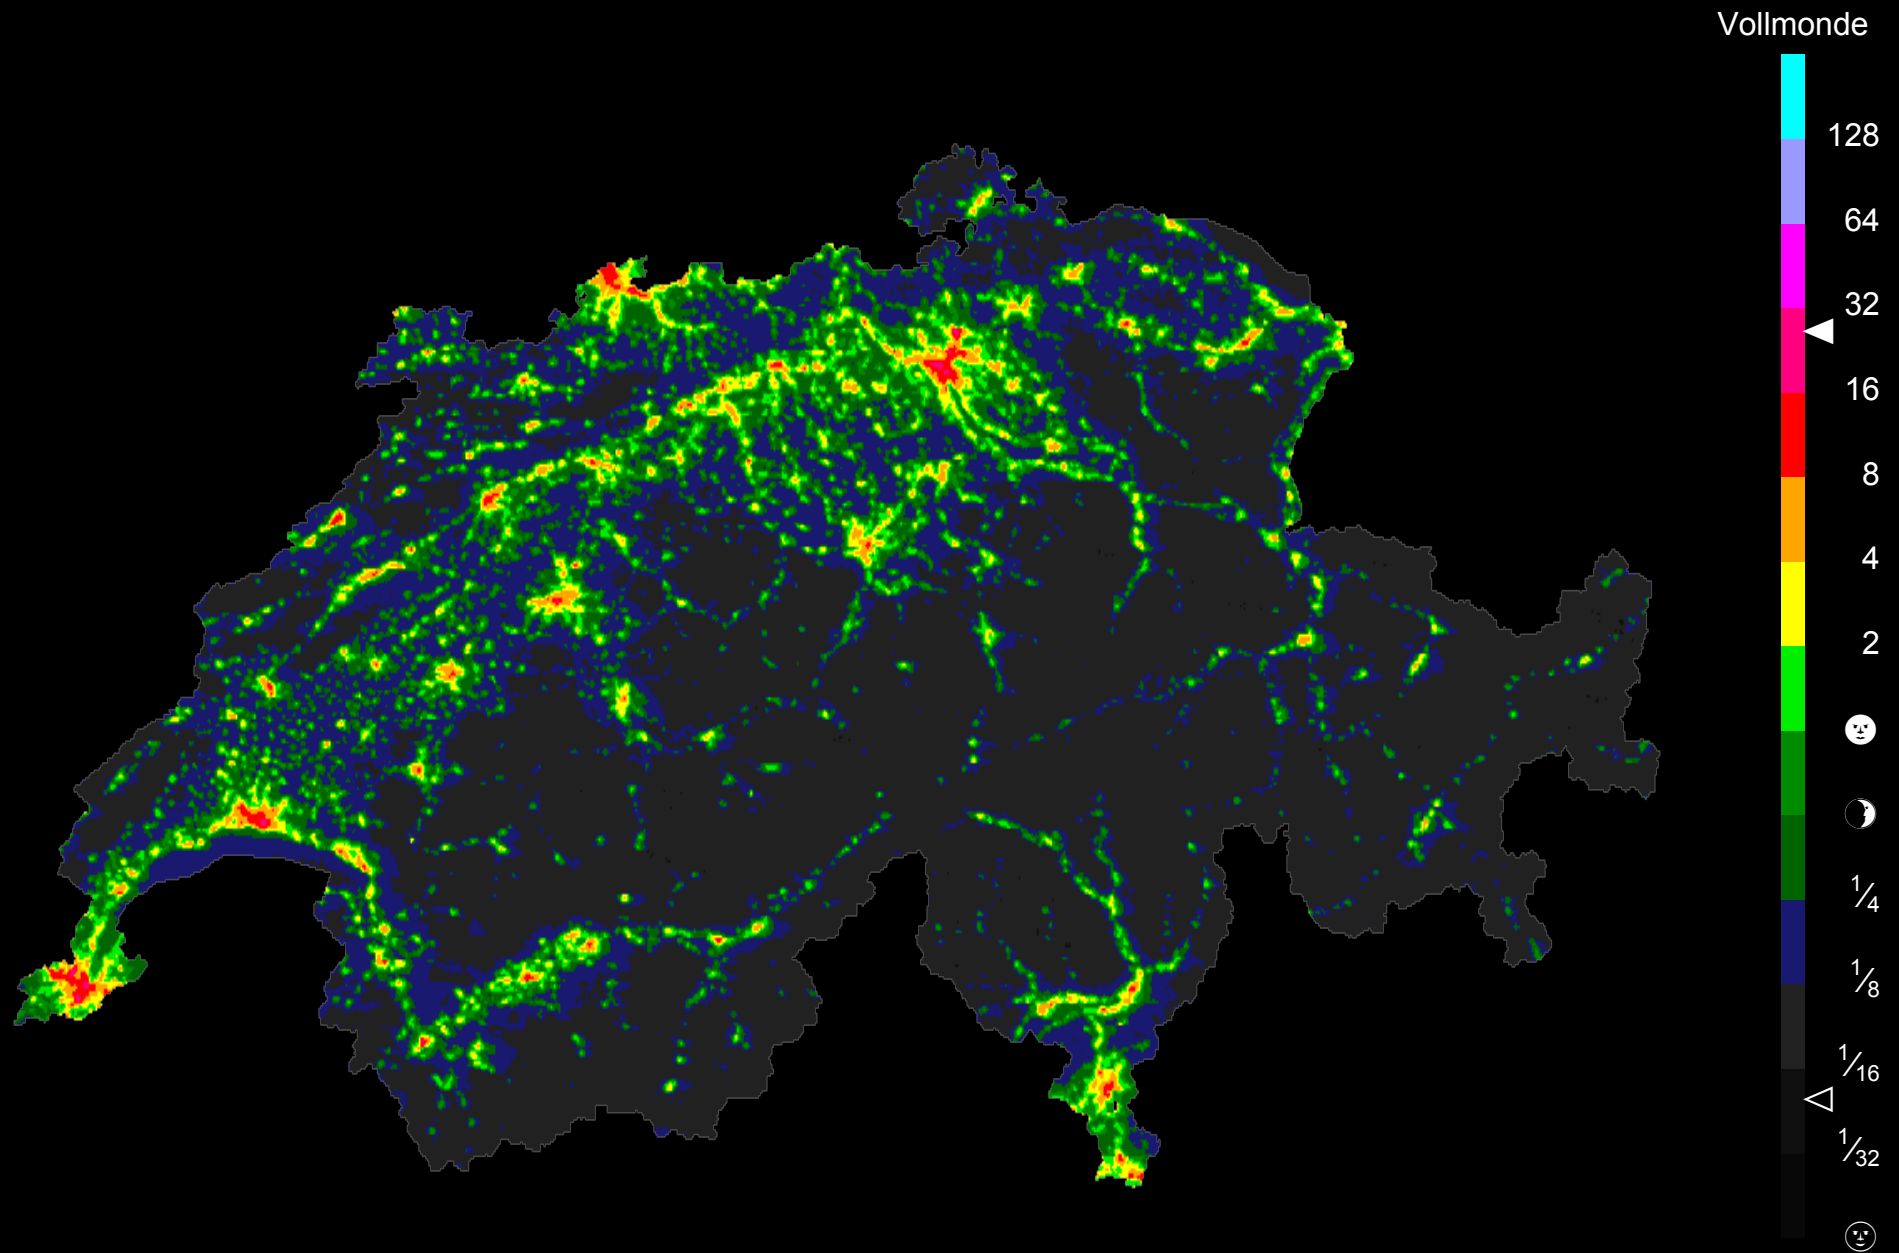

# Lichtemissionen der Schweiz · 2020 · Dark-Sky Switzerland

Image and data processing by NOAA's National Geophysical Data Center  
Swiss grid and boundary: Federal Office of Topography swisstopo  
Map data processing: Lukas D. Schuler for Dark-Sky Switzerland