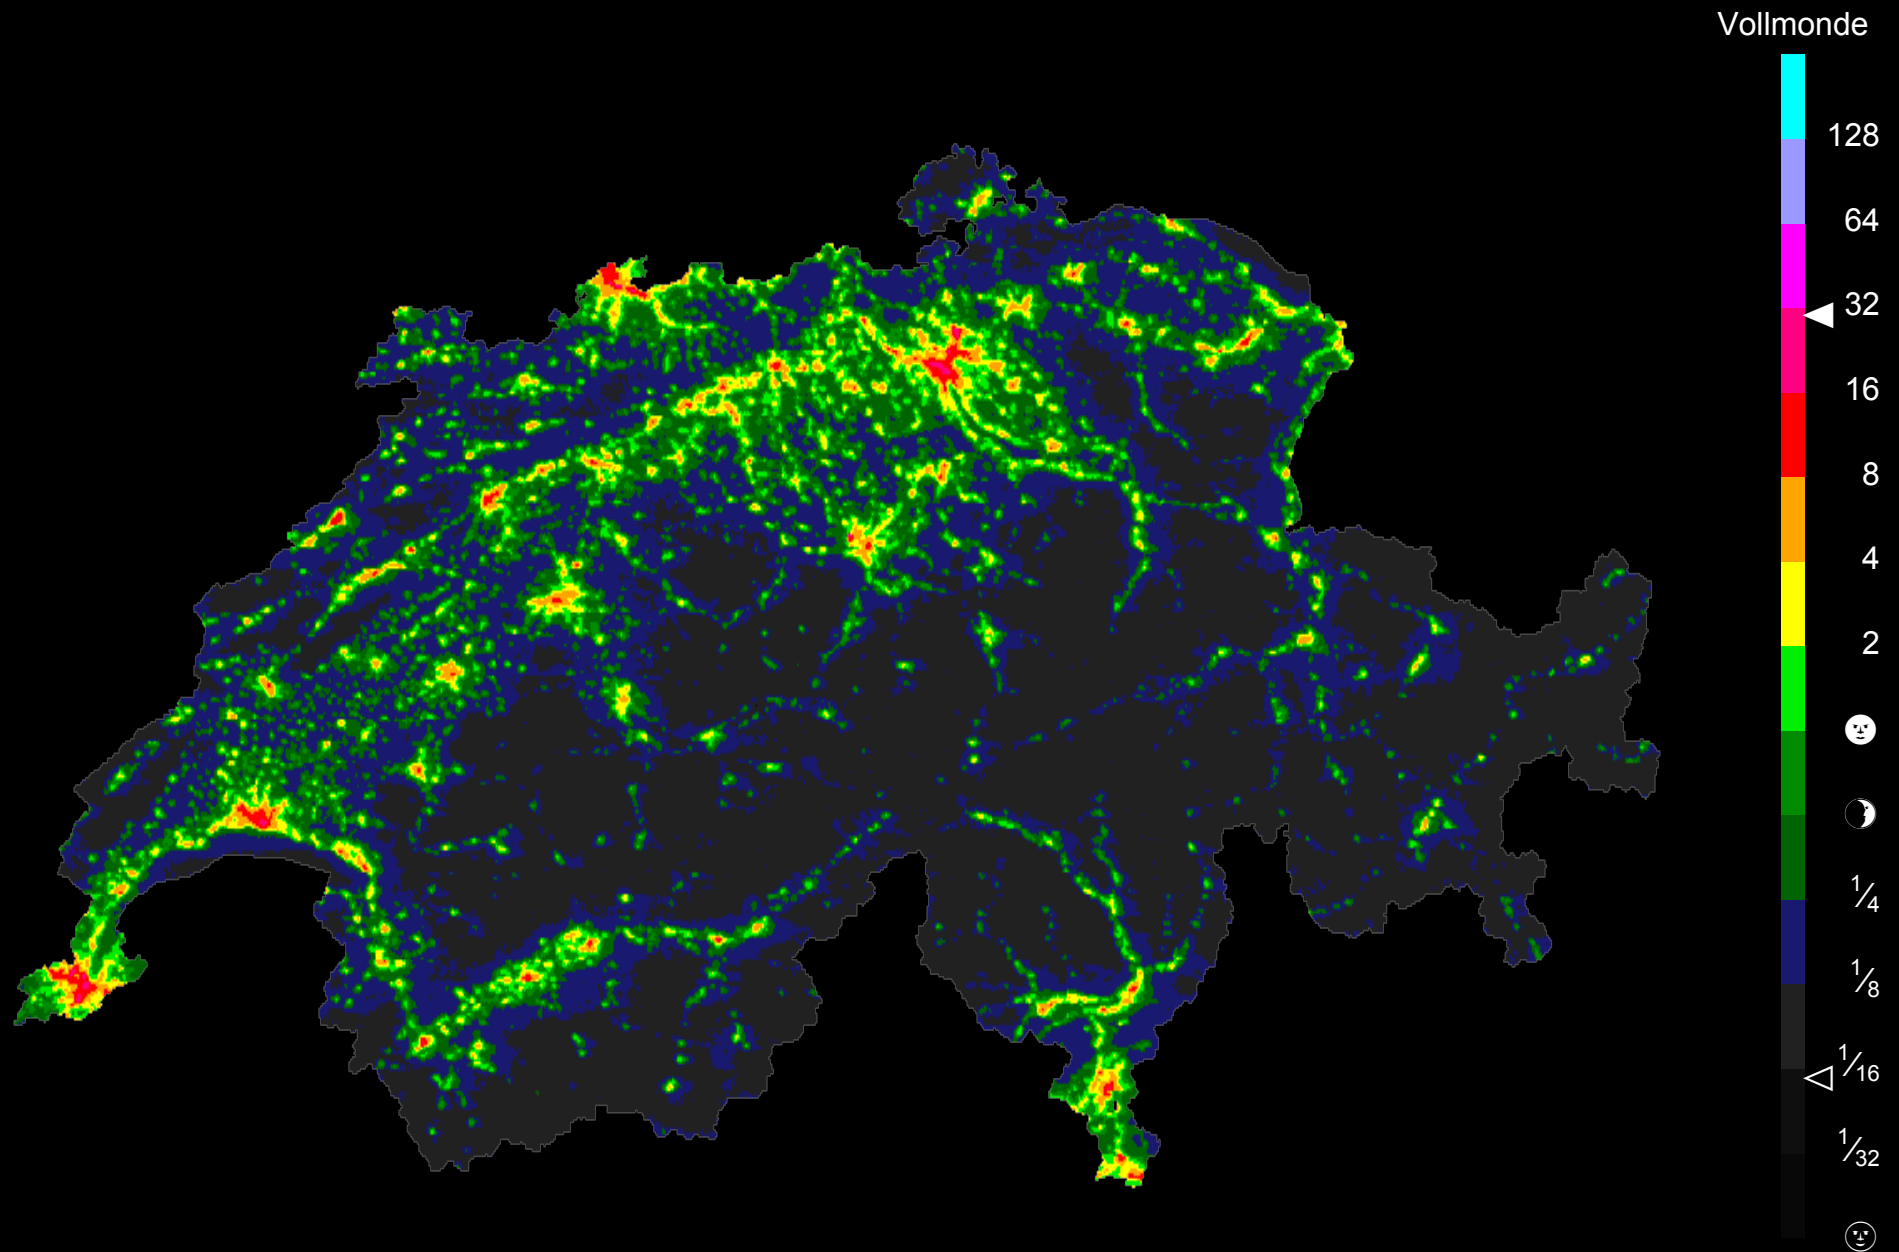

Lichtemissionen der Schweiz · 2021 · Dark-Sky Switzerland

Image and data processing by NOAA's National Geophysical Data Center
Swiss grid and boundary: Federal Office of Topography swisstopo
Map data processing: Lukas D. Schuler for Dark-Sky Switzerland