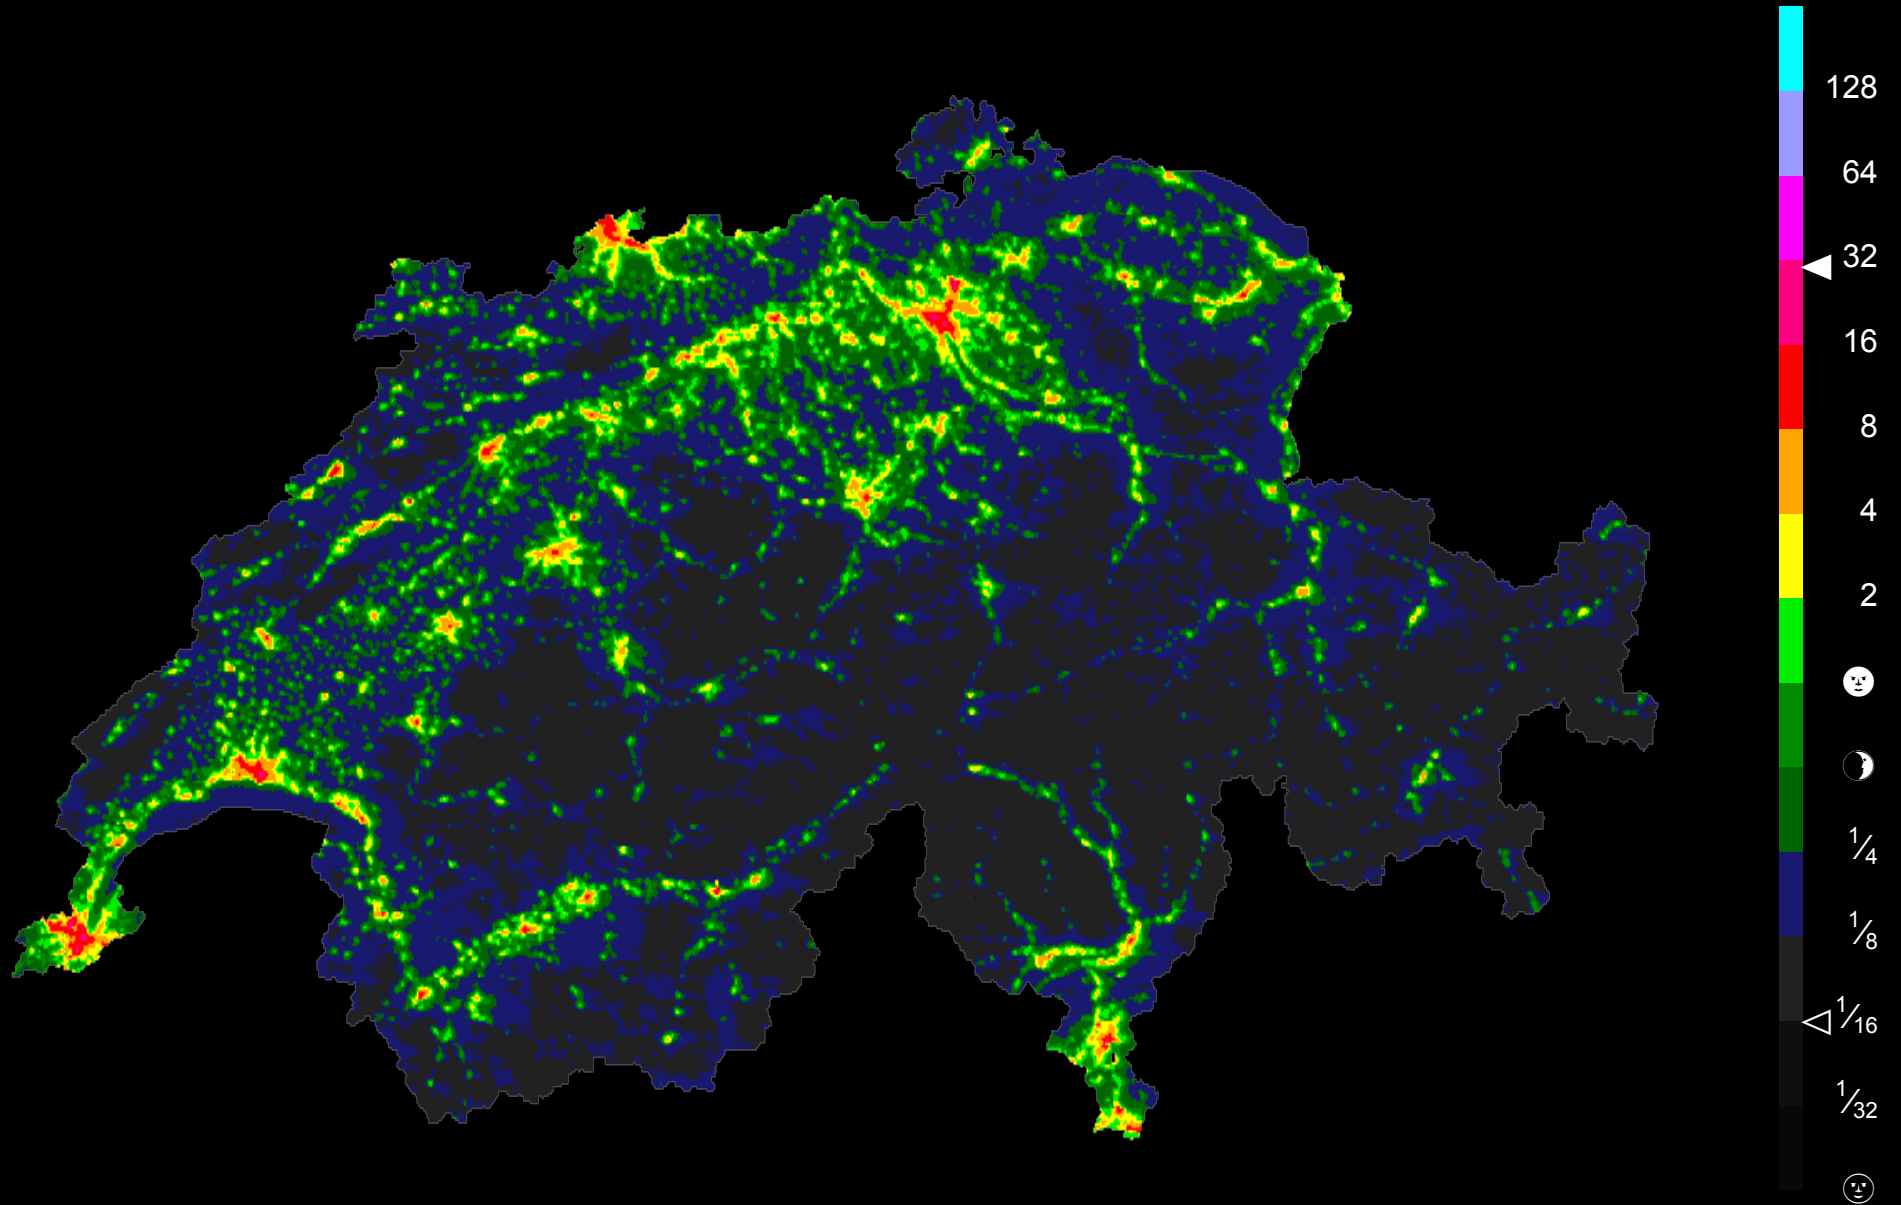

Emissioni di luce in Svizzera · 2022 · Dark-Sky Switzerland

equivalente in
lune piene

Image and data processing by NOAA's National Geophysical Data Center
Swiss grid and boundary: Federal Office of Topography swisstopo
Map data processing: Lukas D. Schuler for Dark-Sky Switzerland