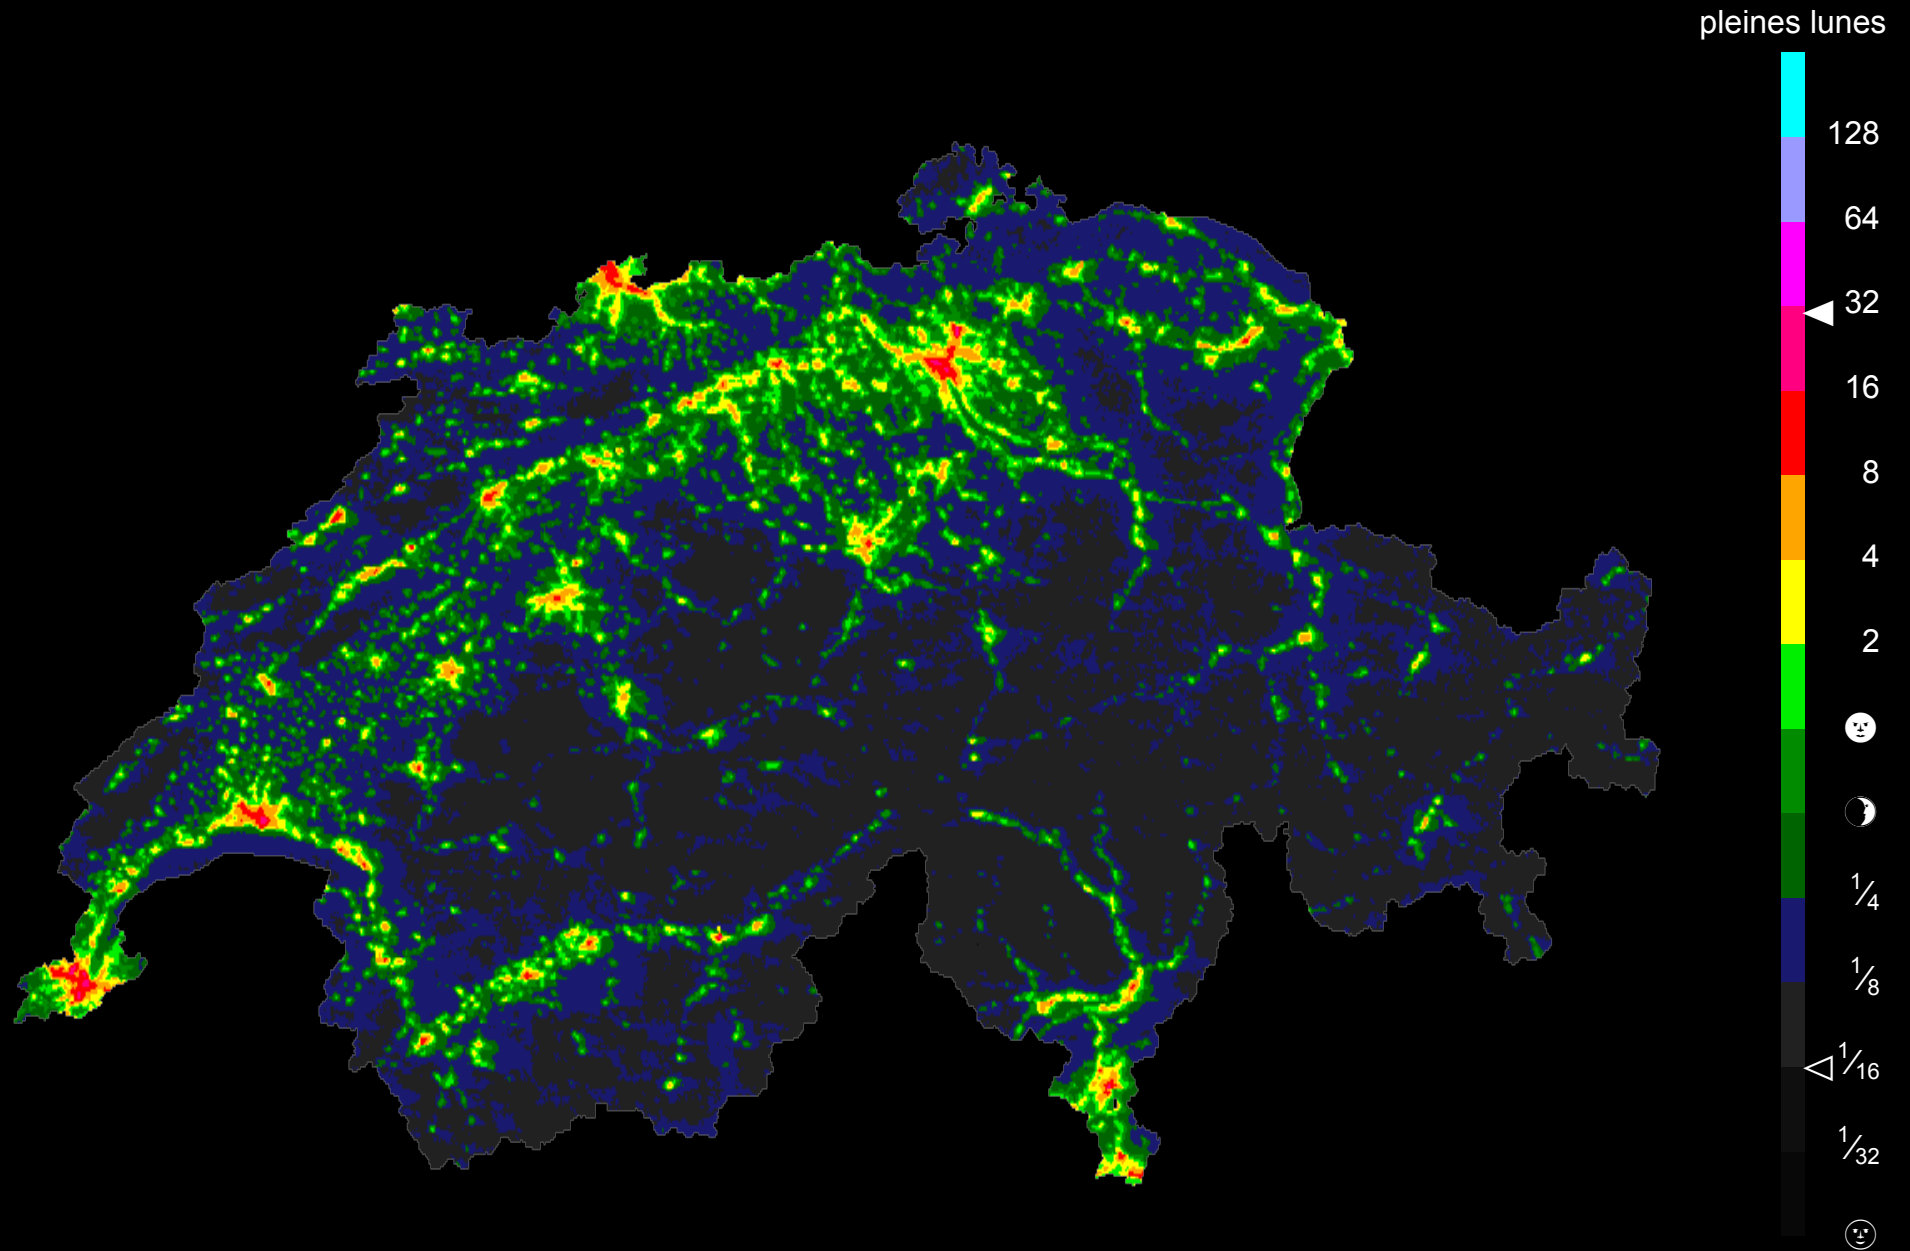

Émissions lumineuses de la Suisse · 2022 · Dark-Sky Switzerland

Image and data processing by NOAA's National Geophysical Data Center
Swiss grid and boundary: Federal Office of Topography swisstopo
Map data processing: Lukas D. Schuler for Dark-Sky Switzerland