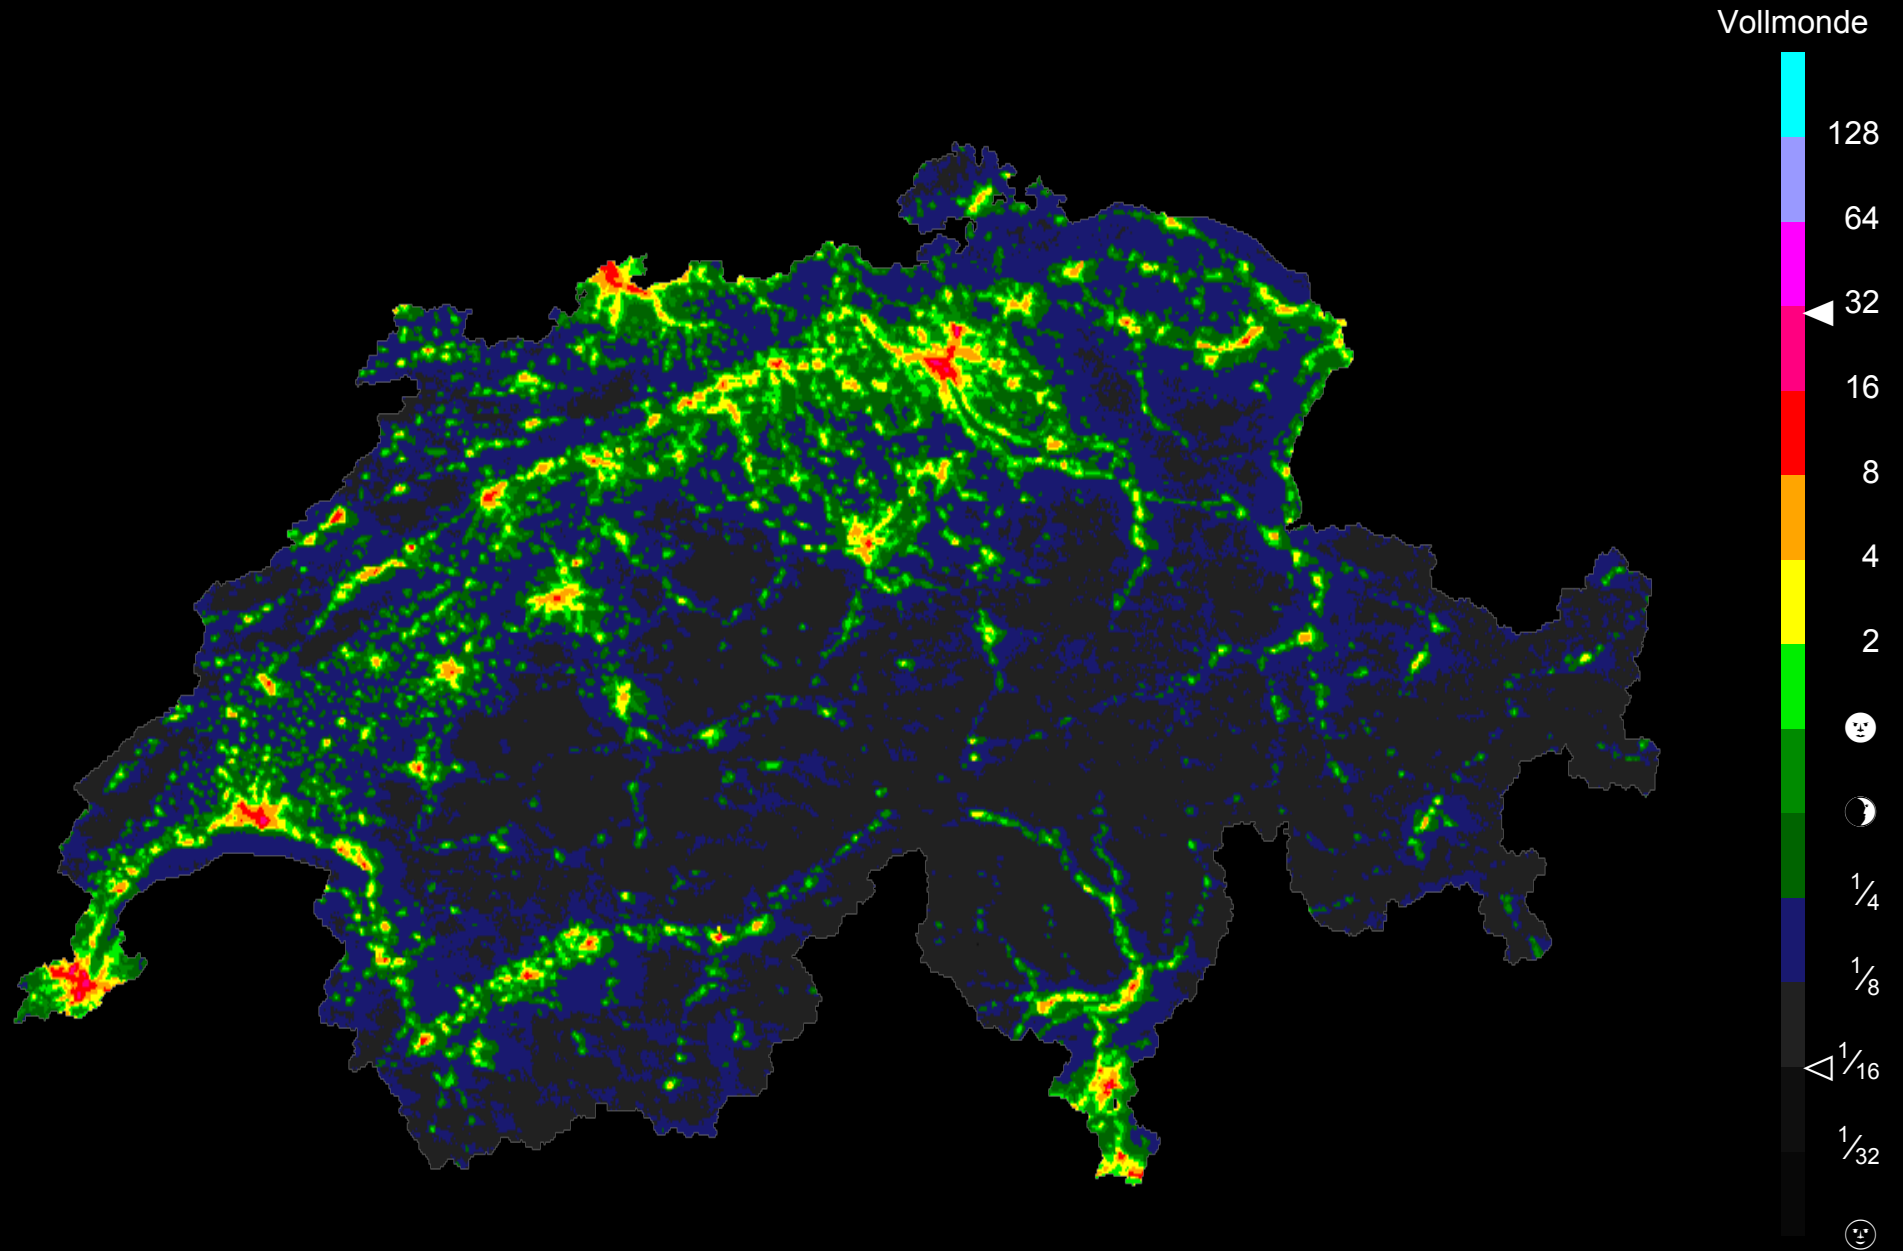

# Lichtemissionen der Schweiz · 2022 · Dark-Sky Switzerland

Image and data processing by NOAA's National Geophysical Data Center  
Swiss grid and boundary: Federal Office of Topography swisstopo  
Map data processing: Lukas D. Schuler for Dark-Sky Switzerland