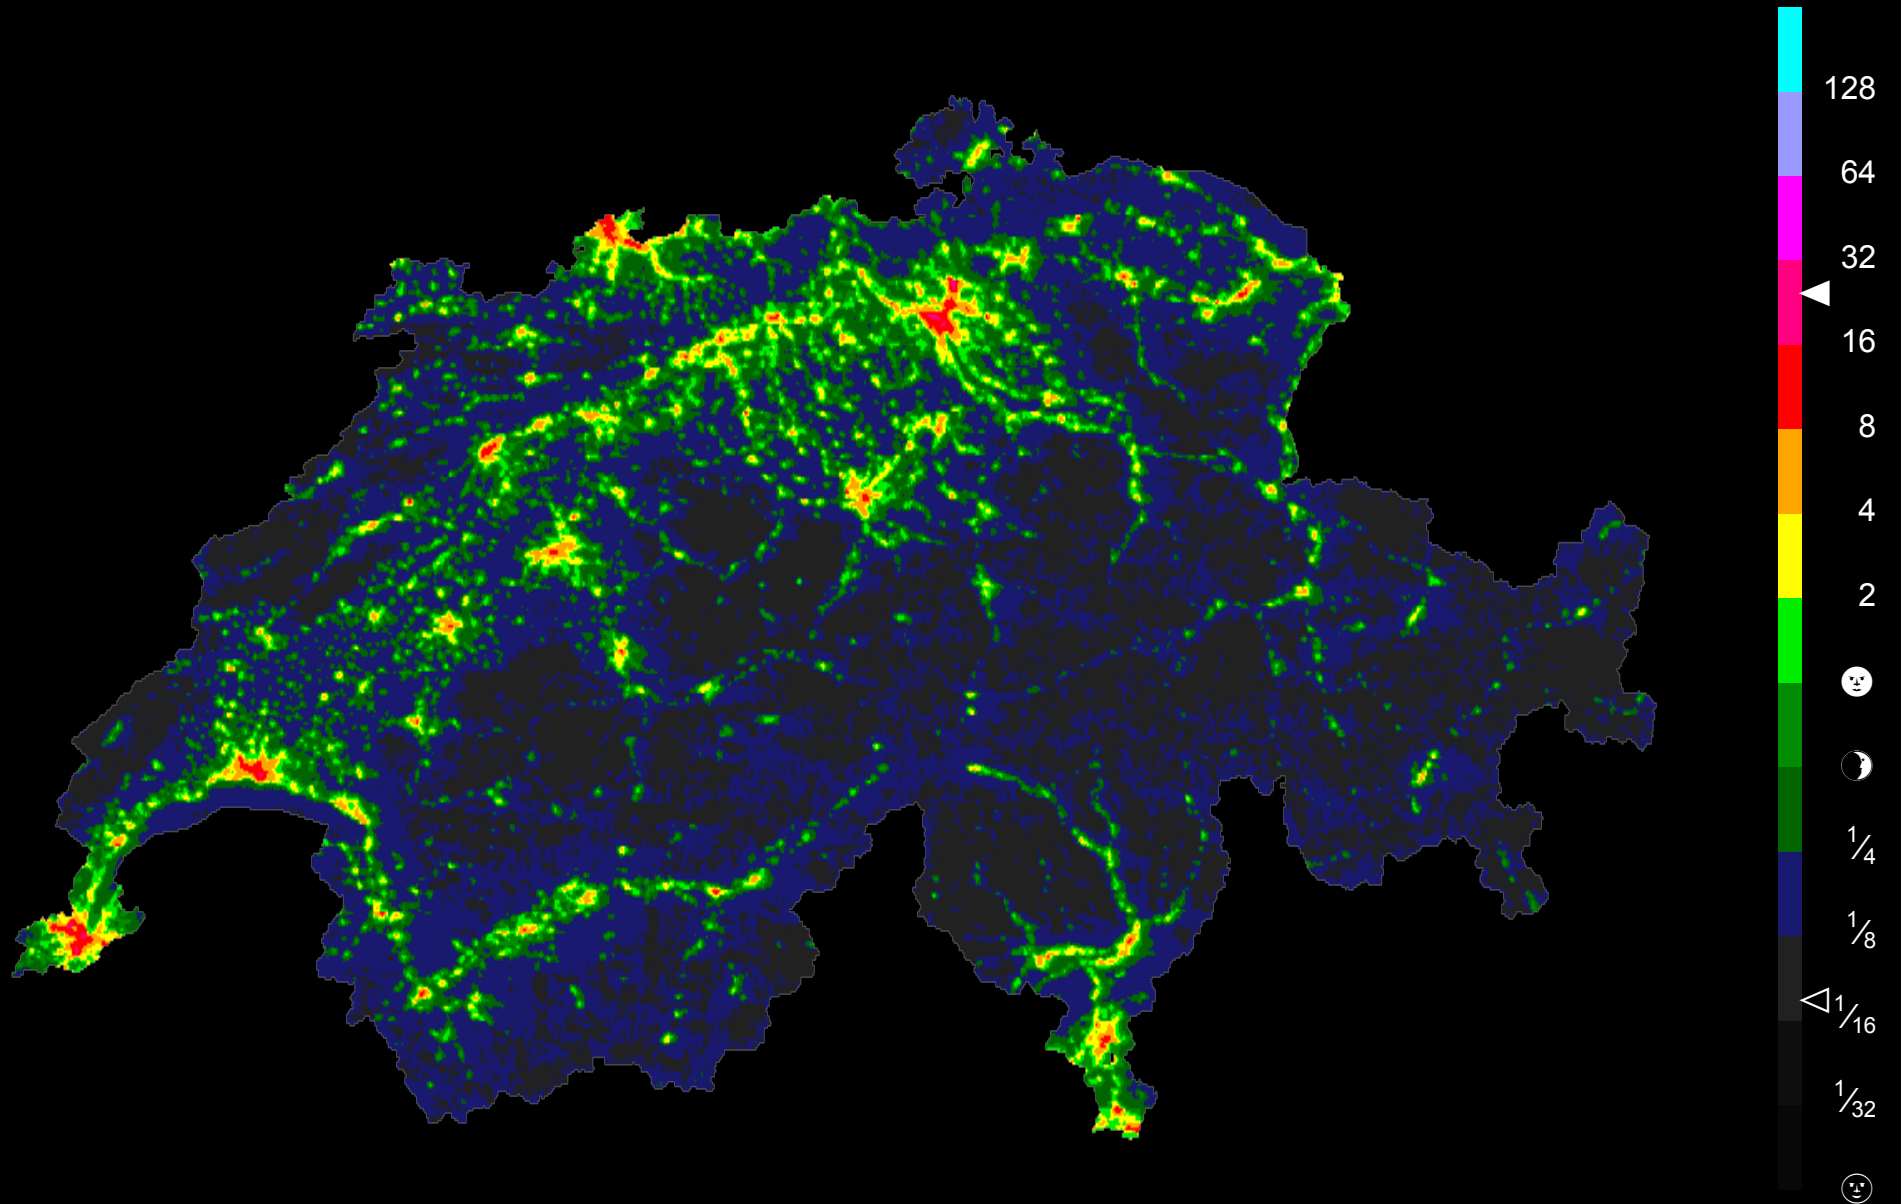

Emissioni di luce in Svizzera · 2023 · DarkSky Switzerland

equivalente in
lune piene

Image and data processing by NOAA's National Geophysical Data Center
Swiss grid and boundary: Federal Office of Topography swisstopo
Map data processing: Lukas D. Schuler for DarkSky Switzerland