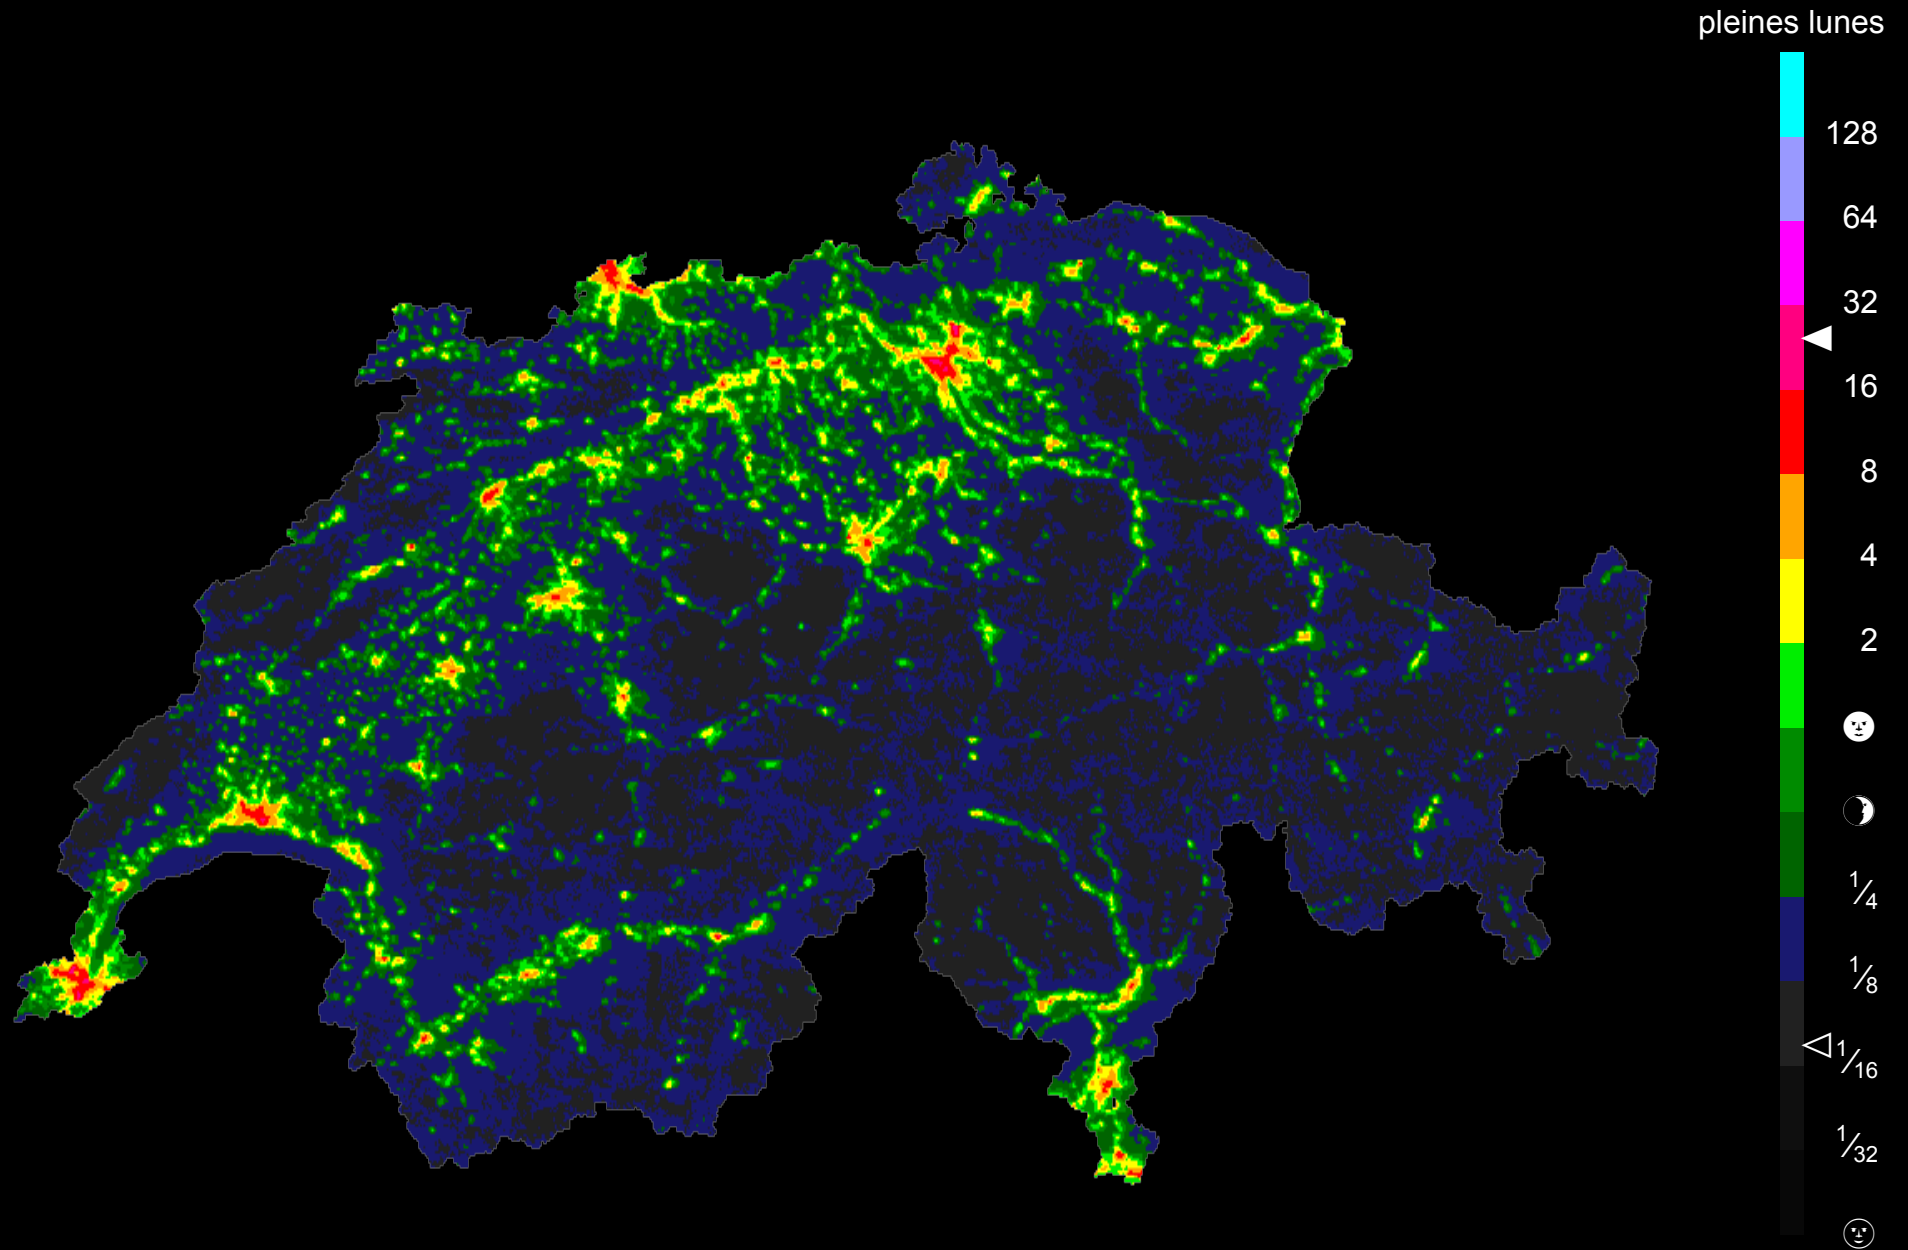

Émissions lumineuses de la Suisse · 2023 · DarkSky Switzerland

Image and data processing by NOAA's National Geophysical Data Center
Swiss grid and boundary: Federal Office of Topography swisstopo
Map data processing: Lukas D. Schuler for DarkSky Switzerland