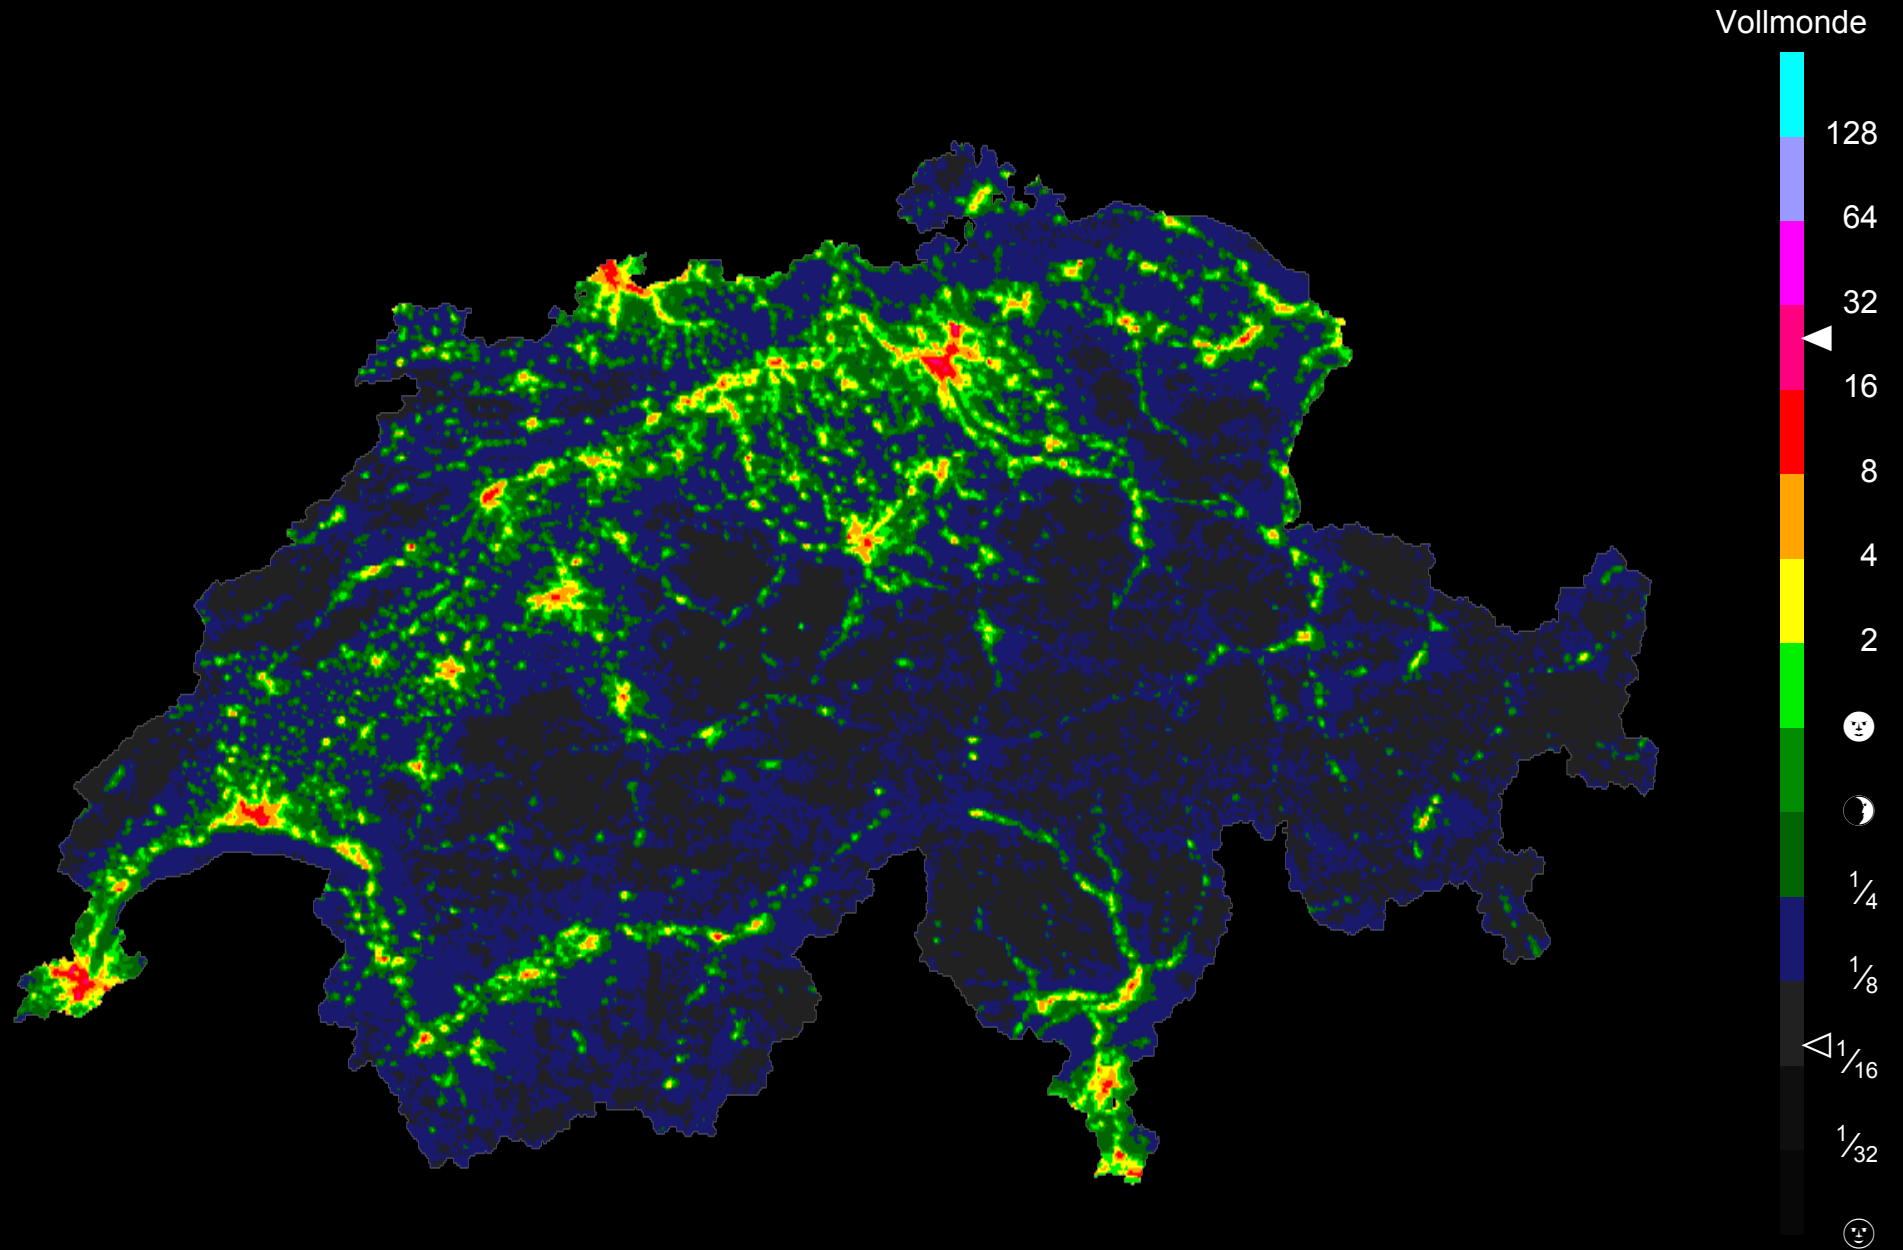

Lichtemissionen der Schweiz · 2023 · DarkSky Switzerland

Image and data processing by NOAA's National Geophysical Data Center
Swiss grid and boundary: Federal Office of Topography swisstopo
Map data processing: Lukas D. Schuler for DarkSky Switzerland