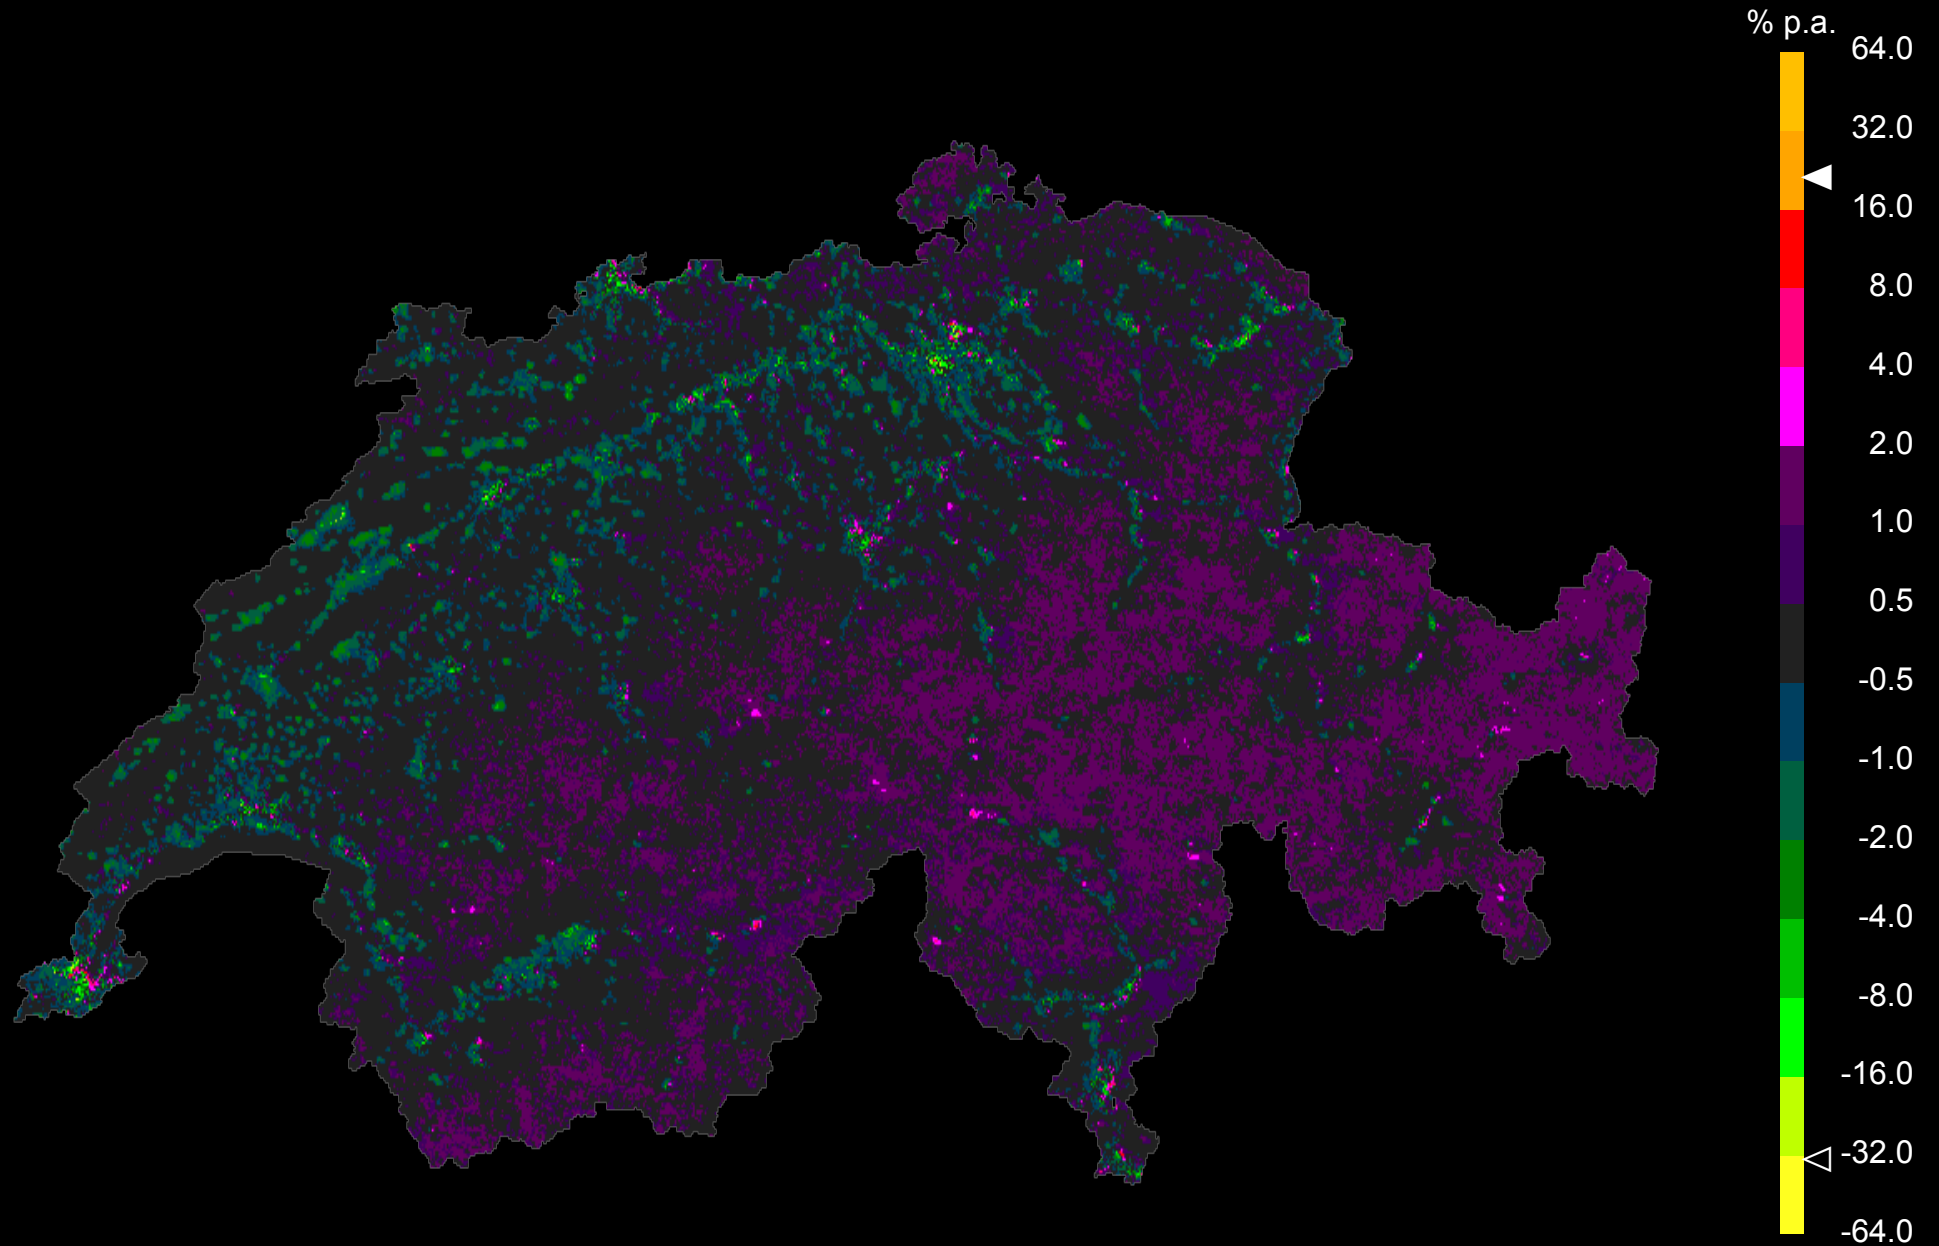

# Evoluzione delle emissioni luminose in Svizzera · 2019-2023 · DarkSky Switzerland

Image and data processing by NOAA's National Geophysical Data Center  
Swiss grid and boundary: Federal Office of Topography swisstopo  
Map data processing: Lukas D. Schuler for DarkSky Switzerland